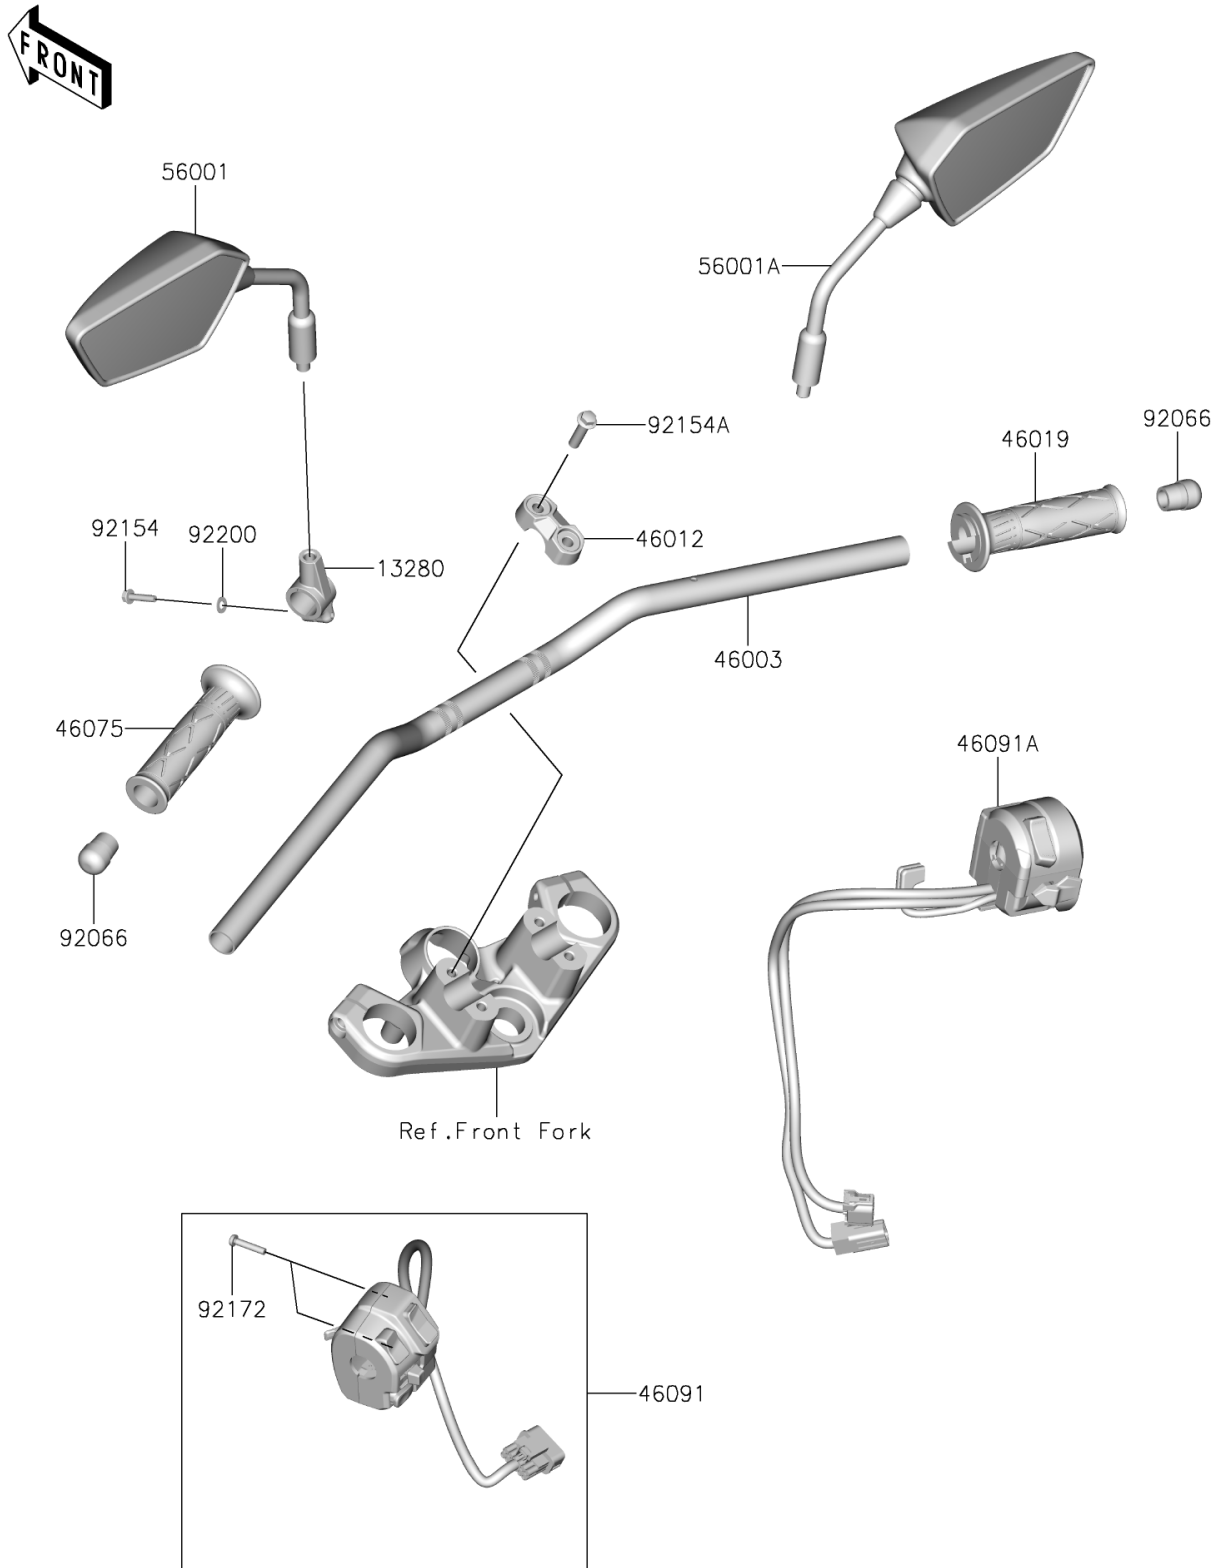

2024 Z e-1 ABS

PARTS DIAGRAM

Handlebar

F2310

2024 Z e-1 ABS

PARTS LIST

Handlebar

Kawasaki

Let the Good Times Roll®

ITEM NAME

PART NUMBER

QUANTITY
