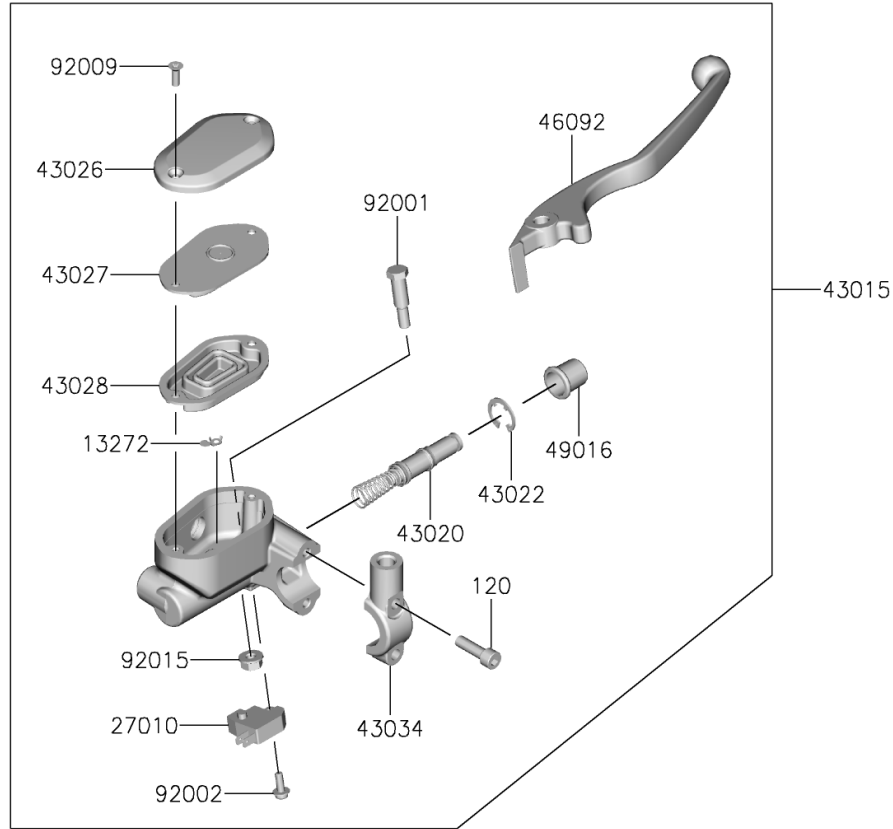

## PARTS DIAGRAM

### Front Master Cylinder

F2291

## PARTS LIST

### Front Master Cylinder

**ITEM NAME**

**PART NUMBER**

**QUANTITY**

---