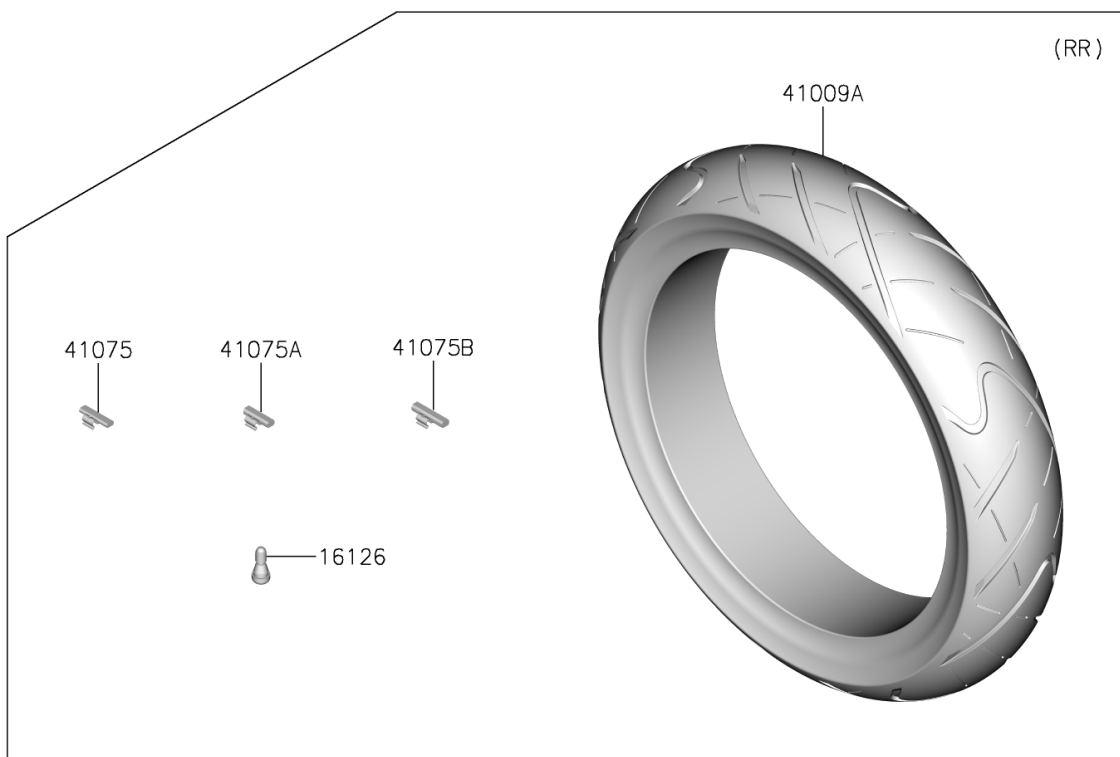

2024 Z e-1 ABS

PARTS DIAGRAM

Tires

F2210

2024 Z e-1 ABS

PARTS LIST

Tires

ITEM NAME	PART NUMBER	QUANTITY
-----------	-------------	----------