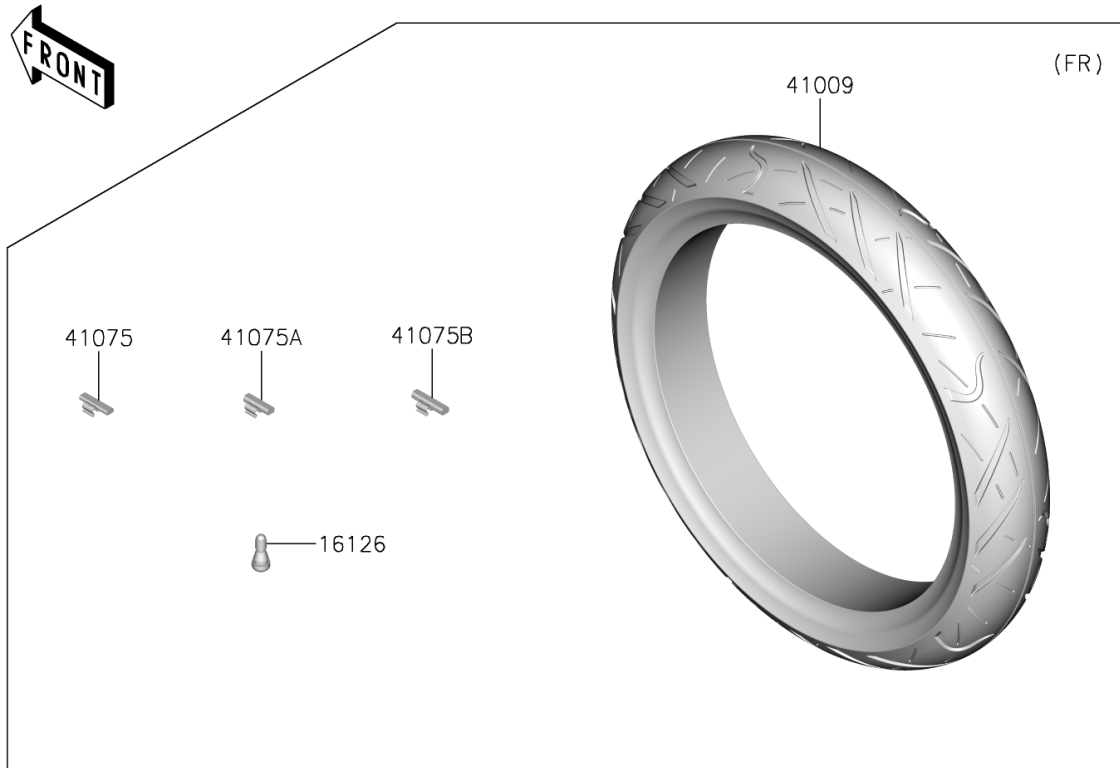

2024 Z e-1 ABS

PARTS DIAGRAM

Tires

F2210

2024 Z e-1 ABS

PARTS LIST

Tires

ITEM NAME	PART NUMBER	QUANTITY
-----------	-------------	----------