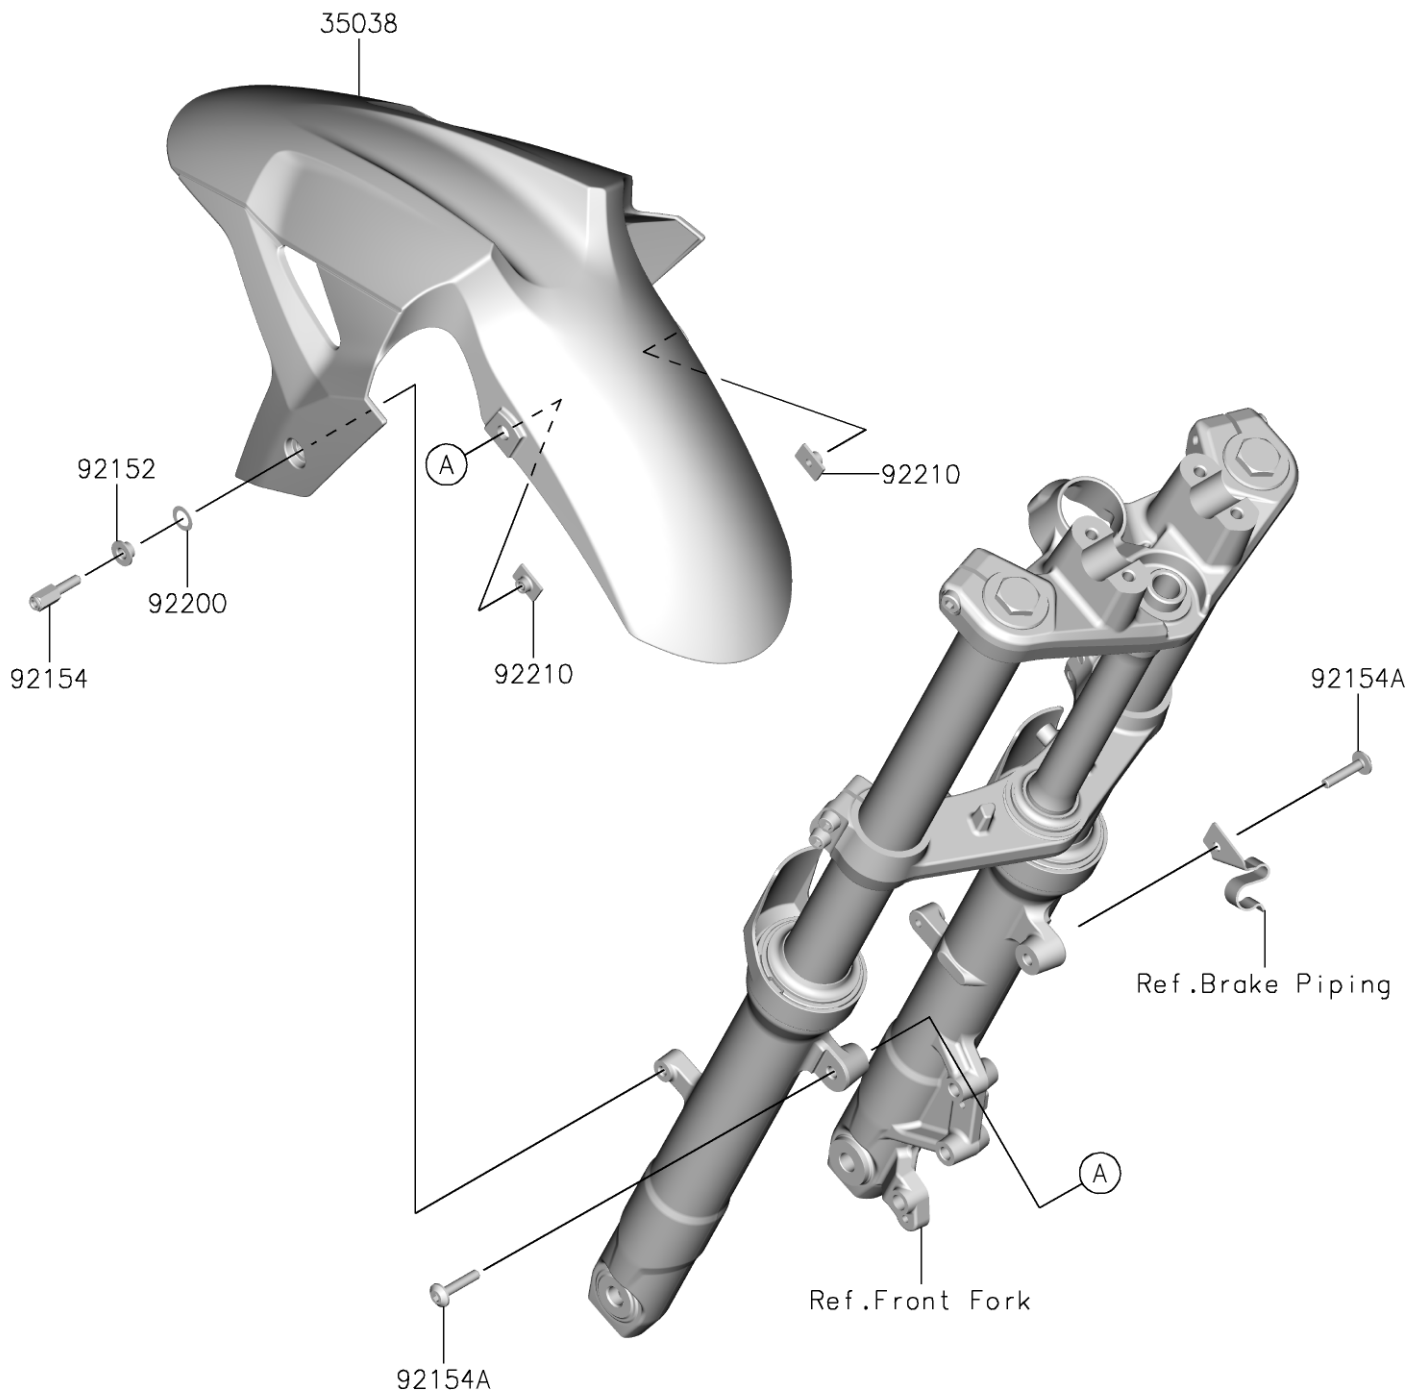

2024 Z e-1 ABS

PARTS DIAGRAM

Front Fender(s)

F2171

2024 Z e-1 ABS

PARTS LIST

Front Fender(s)

ITEM NAME	PART NUMBER	QUANTITY
-----------	-------------	----------
