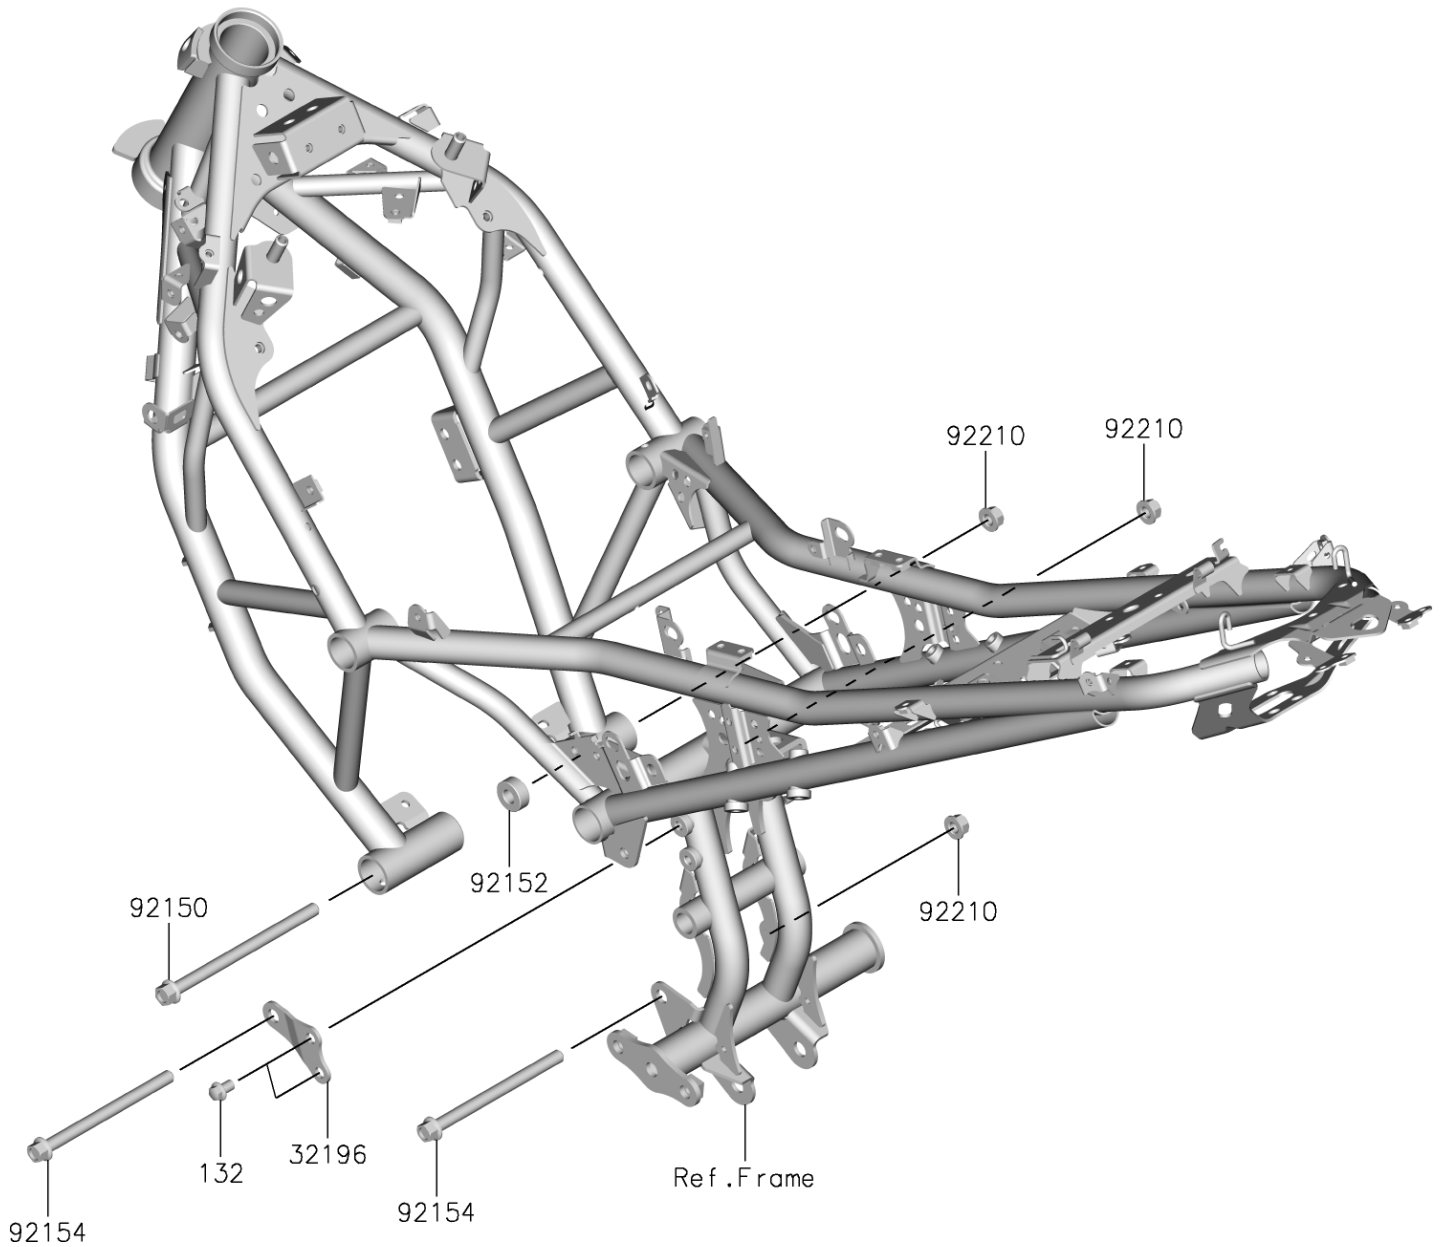

2024 Z e-1 ABS

PARTS DIAGRAM

Electric Motor Mount

F2125

2024 Z e-1 ABS

PARTS LIST

Electric Motor Mount

ITEM NAME

PART NUMBER

QUANTITY
