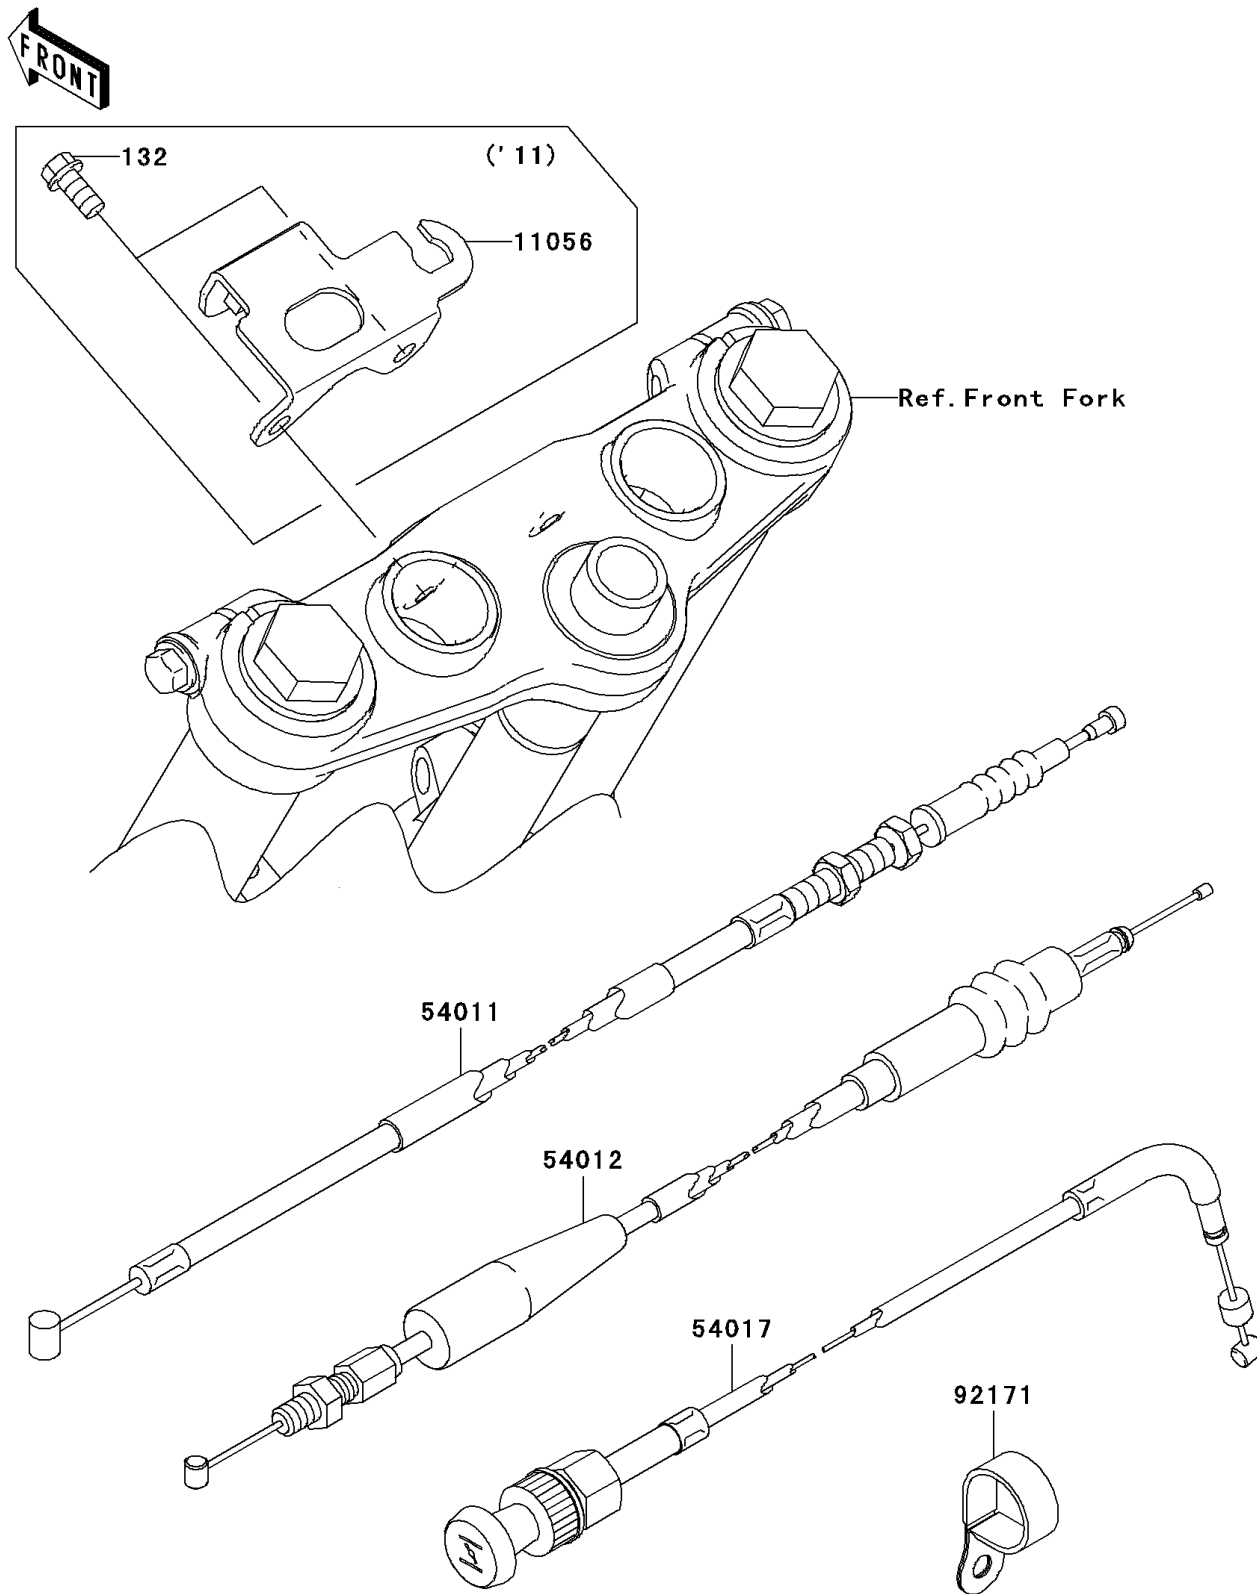

2008 KLX[®]140L

PARTS DIAGRAM

Cables

Kawasaki

Let the Good Times Roll[®]

F2540

2008 KLX[®]140L

PARTS LIST

Cables

ITEM NAME

PART NUMBER

QUANTITY
