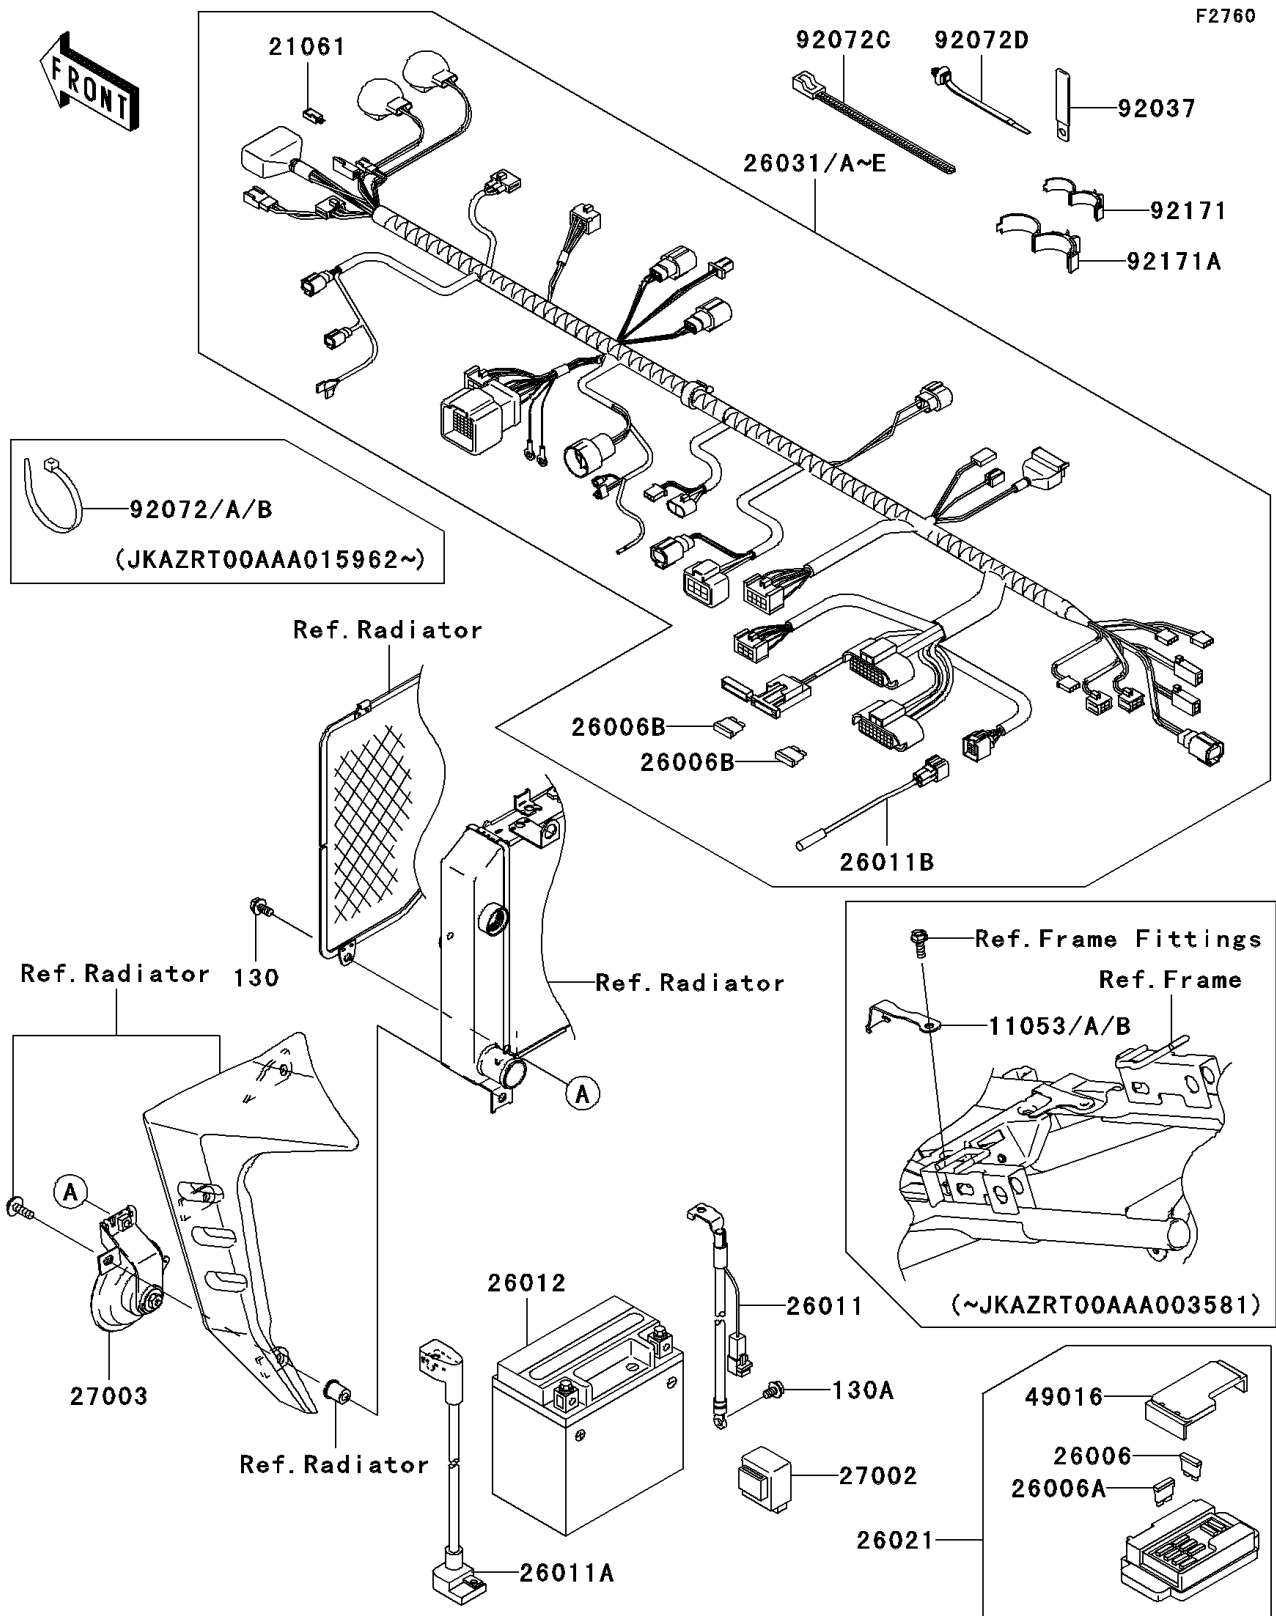

2003 Z1000 (European)

PARTS DIAGRAM

Chassis Electrical Equipment

2003 Z1000 (European)

PARTS LIST

Chassis Electrical Equipment

ITEM NAME

PART NUMBER

QUANTITY
