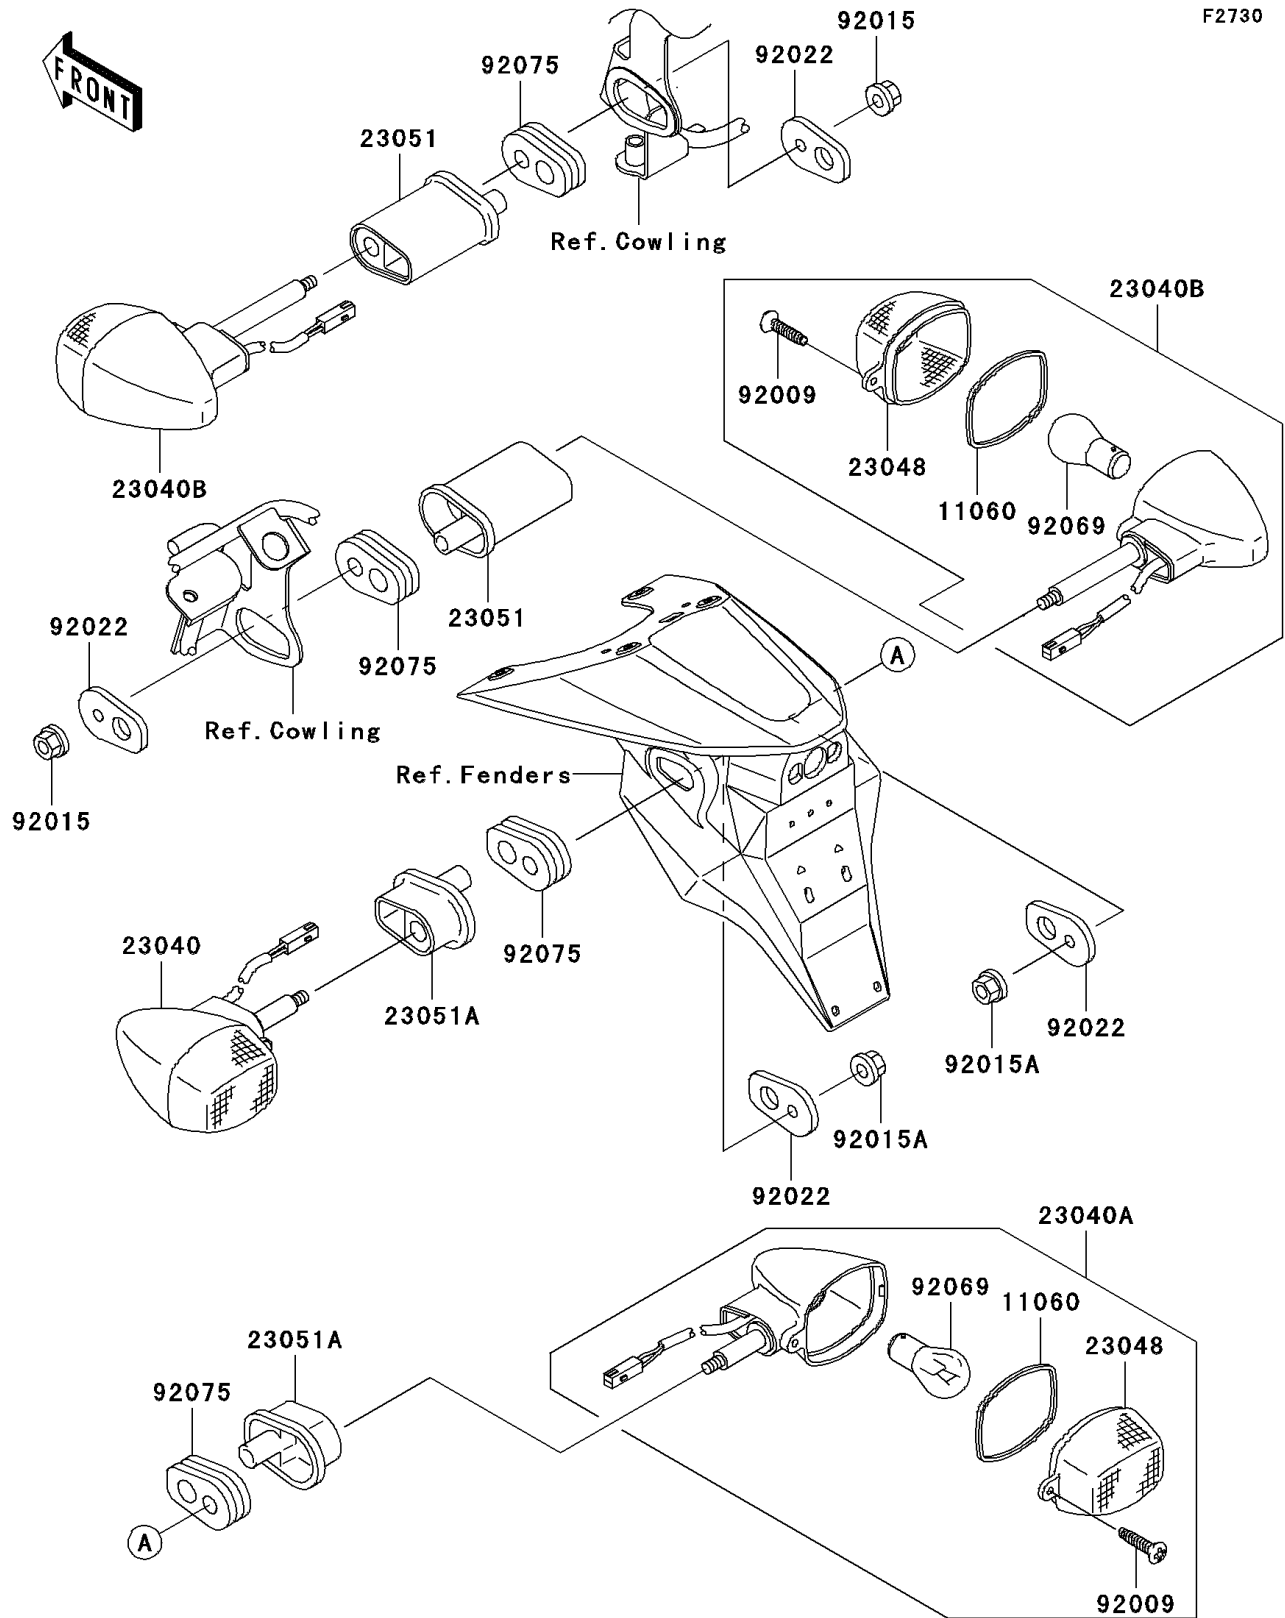

2003 Z1000 (European)

PARTS DIAGRAM

Turn Signals

2003 Z1000 (European)

PARTS LIST

Turn Signals

ITEM NAME

PART NUMBER

QUANTITY
