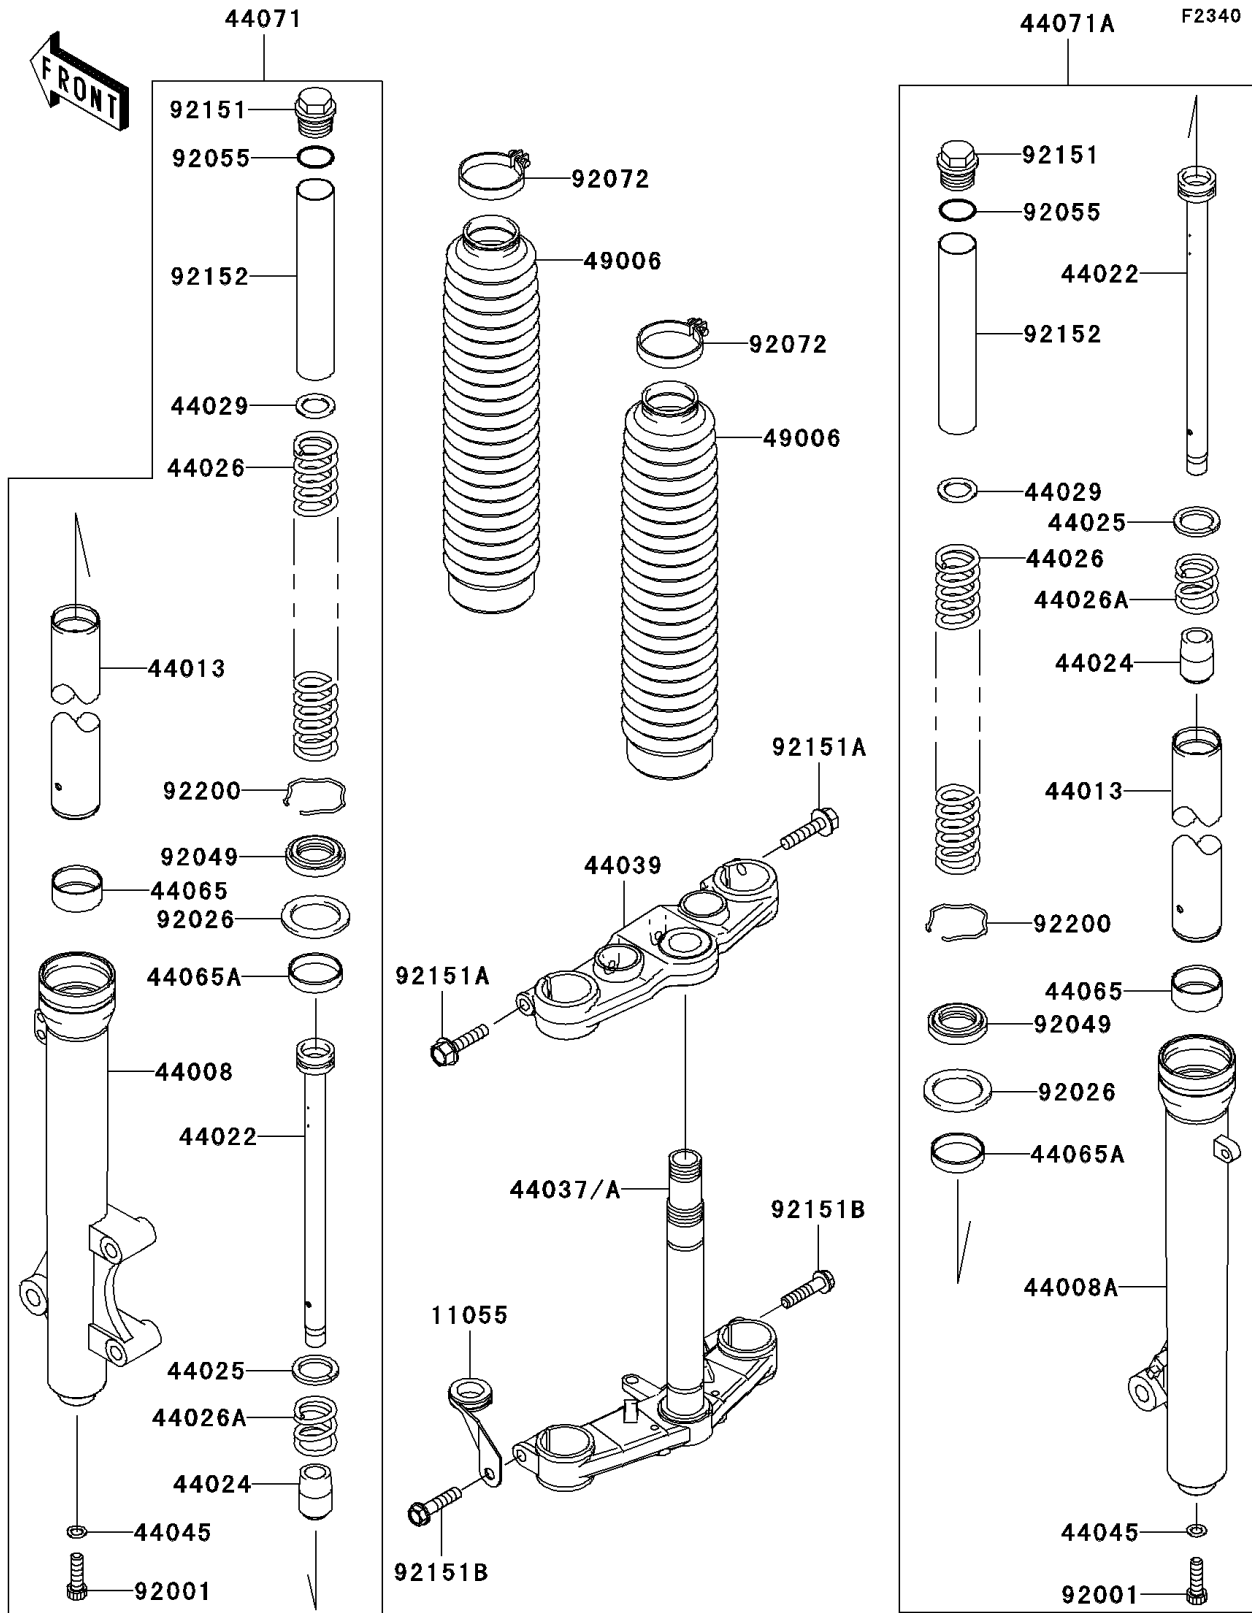

2008 KLX[®]140L

PARTS DIAGRAM

Front Fork

2008 KLX[®]140L

PARTS LIST

Front Fork

Kawasaki

Let the Good Times Roll[®]

ITEM NAME

PART NUMBER

QUANTITY
