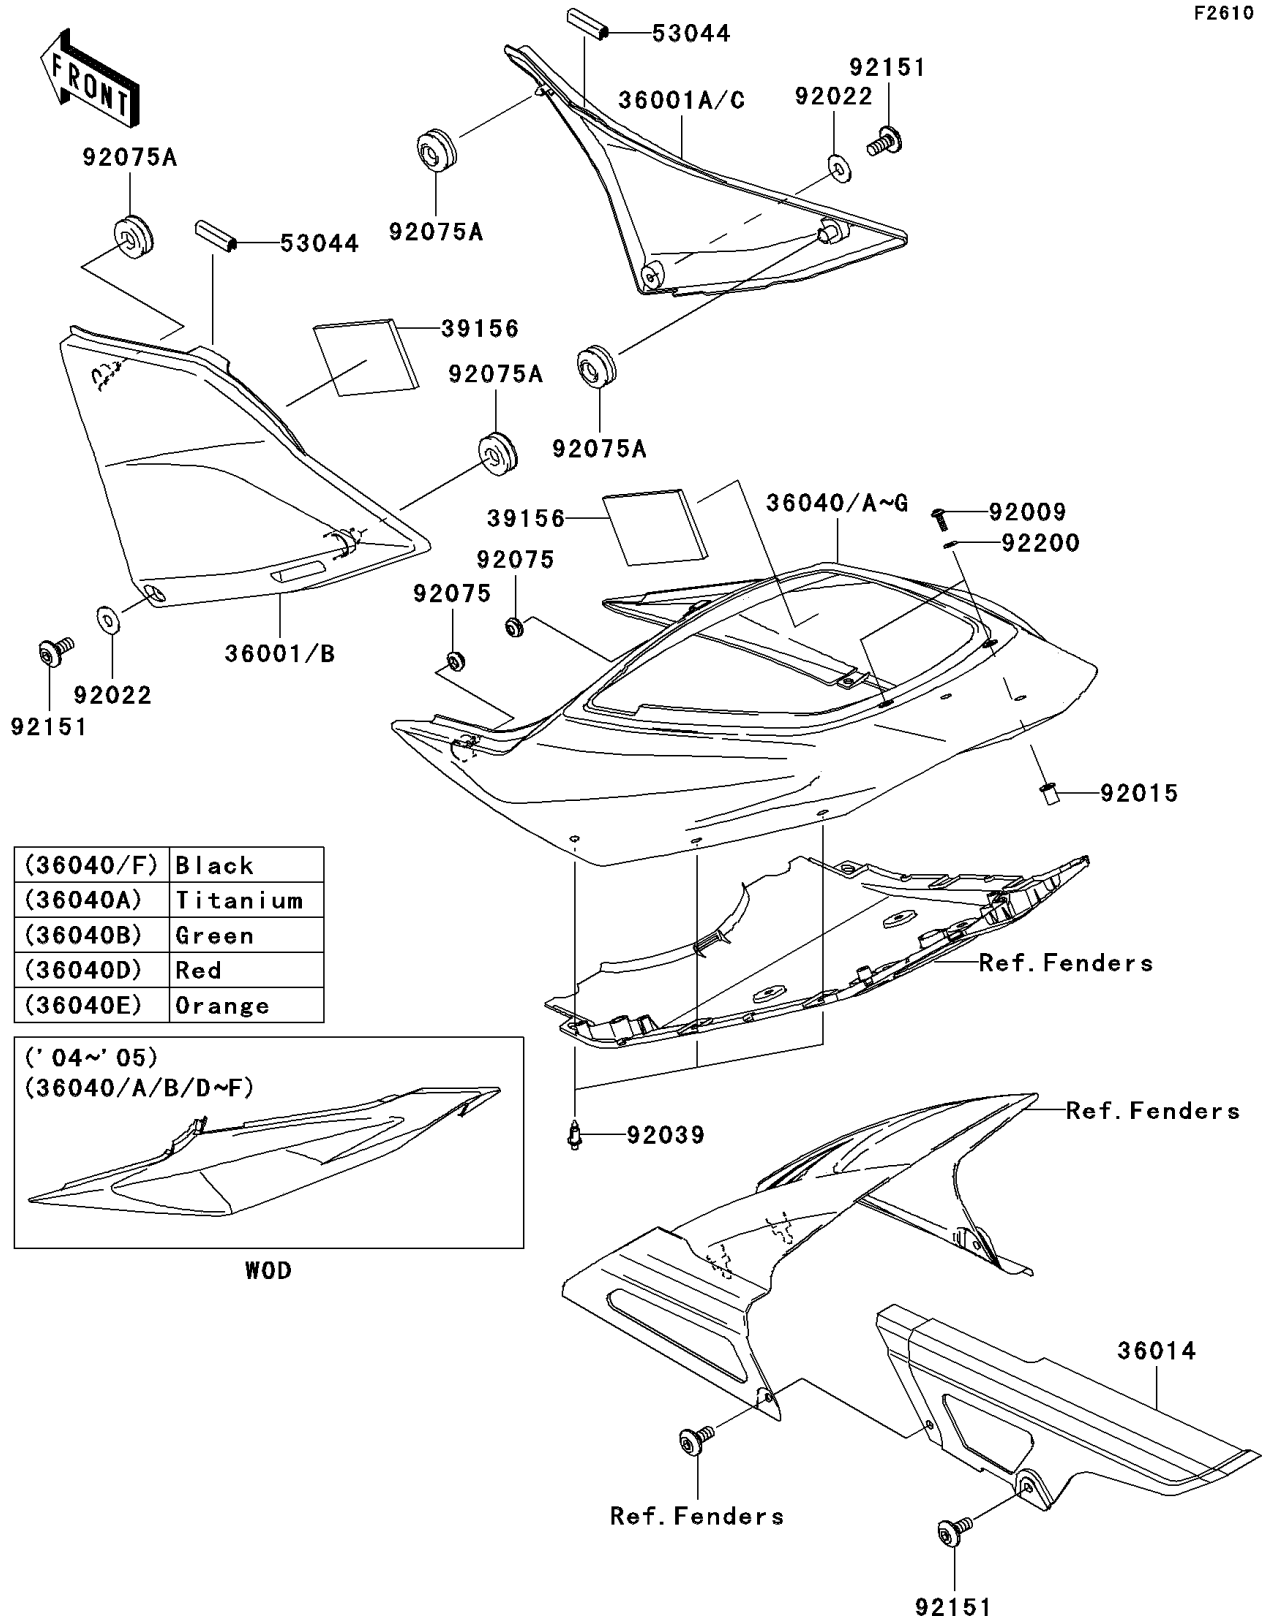

2003 Z1000 (European)

PARTS DIAGRAM

Side Covers/Chain Cover

F2610

2003 Z1000 (European)

PARTS LIST

Side Covers/Chain Cover

ITEM NAME

PART NUMBER

QUANTITY
