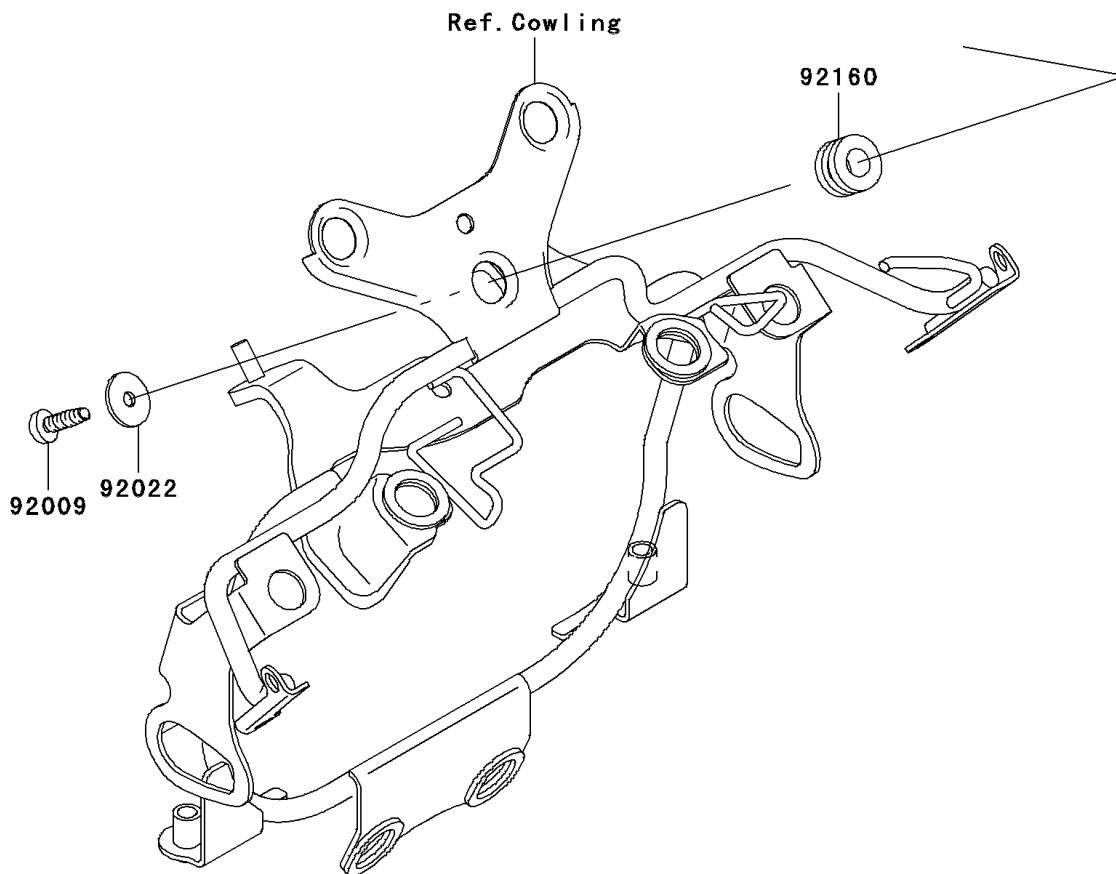

2003 Z1000 (European)

Kawasaki

Let the Good Times Roll®

PARTS DIAGRAM

Meter(s)

2003 Z1000 (European)

PARTS LIST

Meter(s)

ITEM NAME

PART NUMBER

QUANTITY
