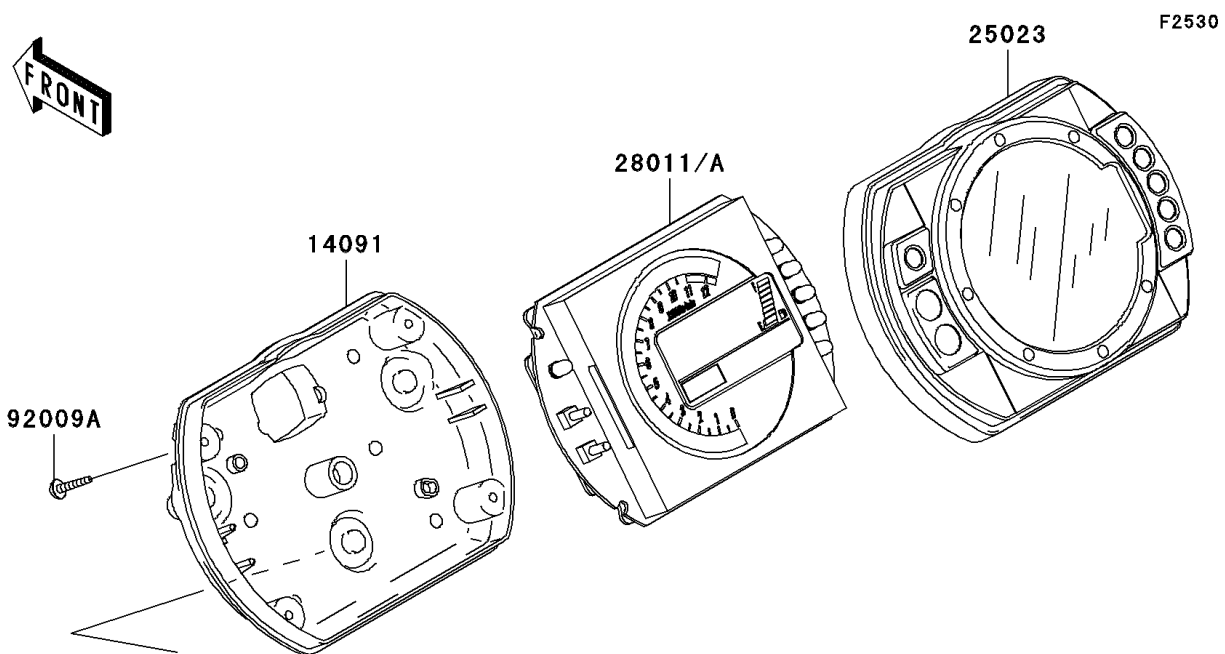

2003 Z1000 (European)

Kawasaki

Let the Good Times Roll®

PARTS DIAGRAM

Meter(s)

2003 Z1000 (European)

PARTS LIST

Meter(s)

ITEM NAME

PART NUMBER

QUANTITY
