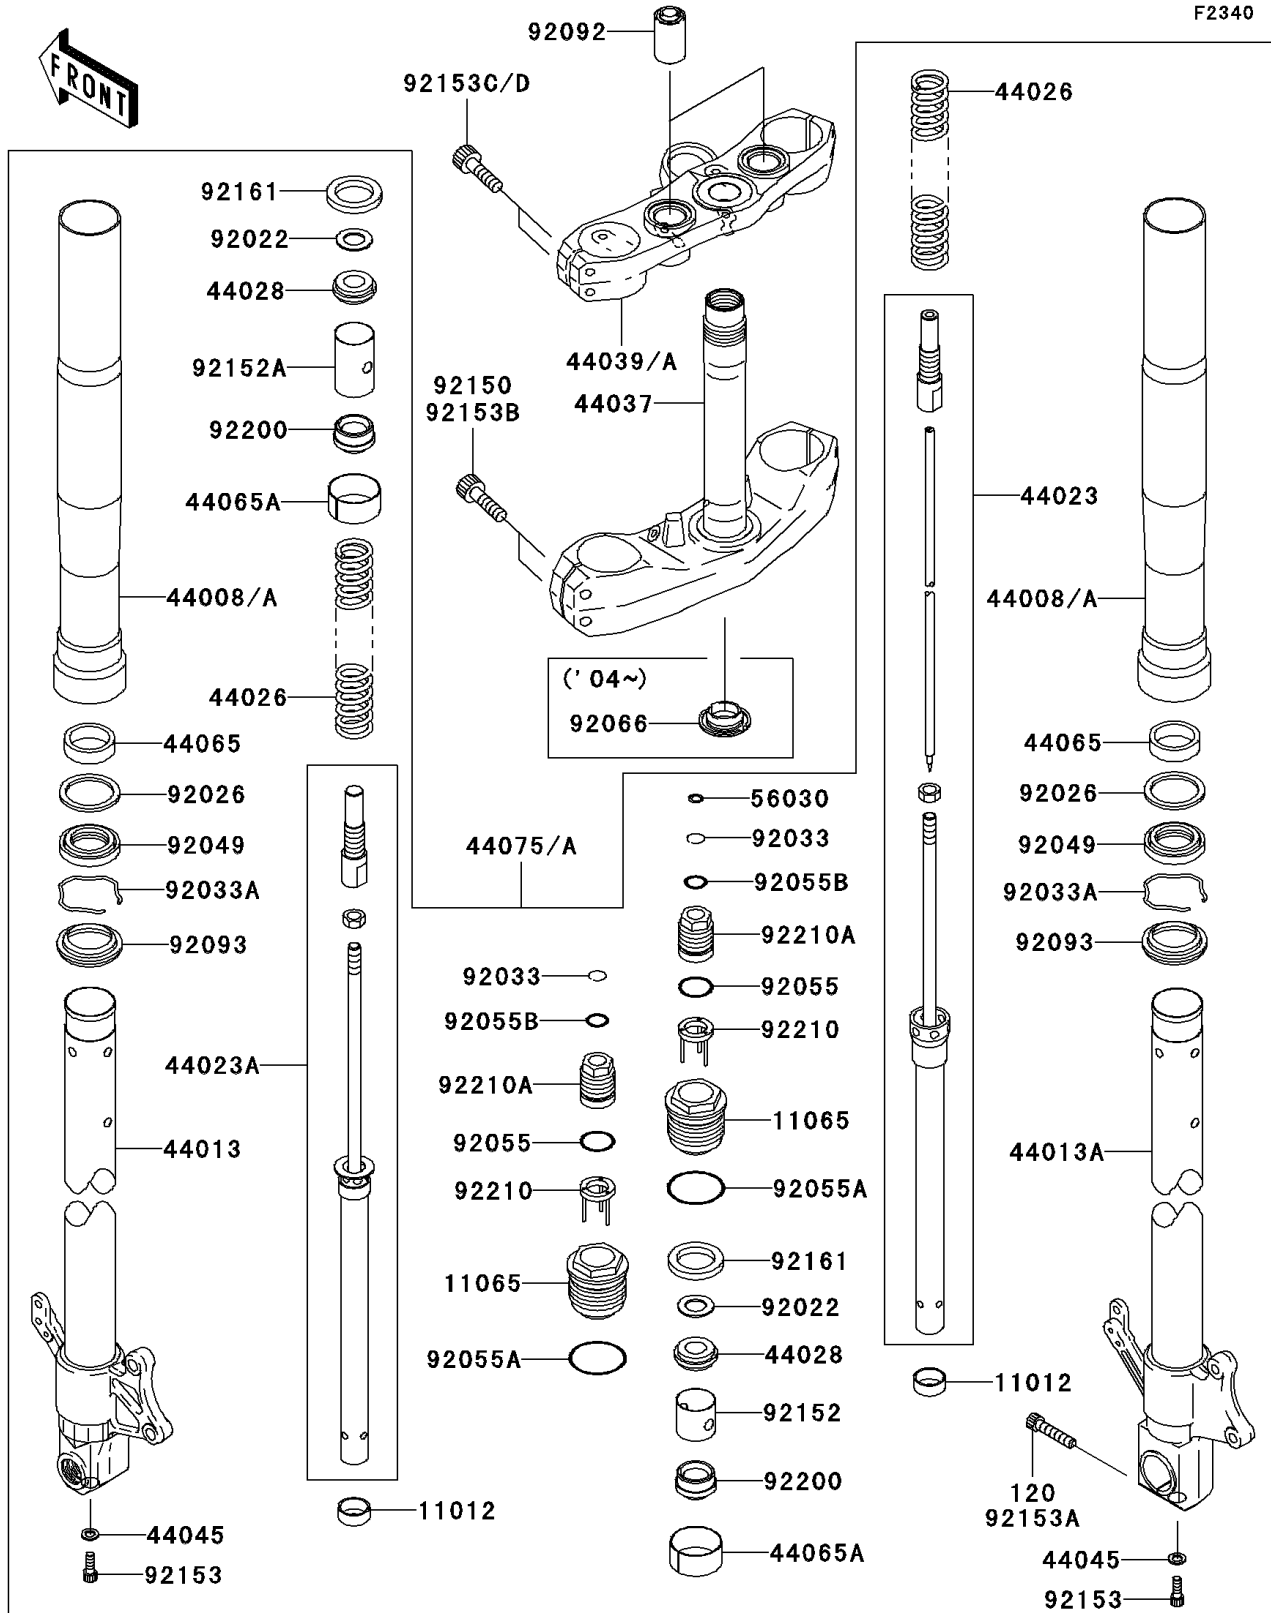

2003 Z1000 (European)

PARTS DIAGRAM

Front Fork

2003 Z1000 (European)

PARTS LIST

Front Fork

ITEM NAME

PART NUMBER

QUANTITY
