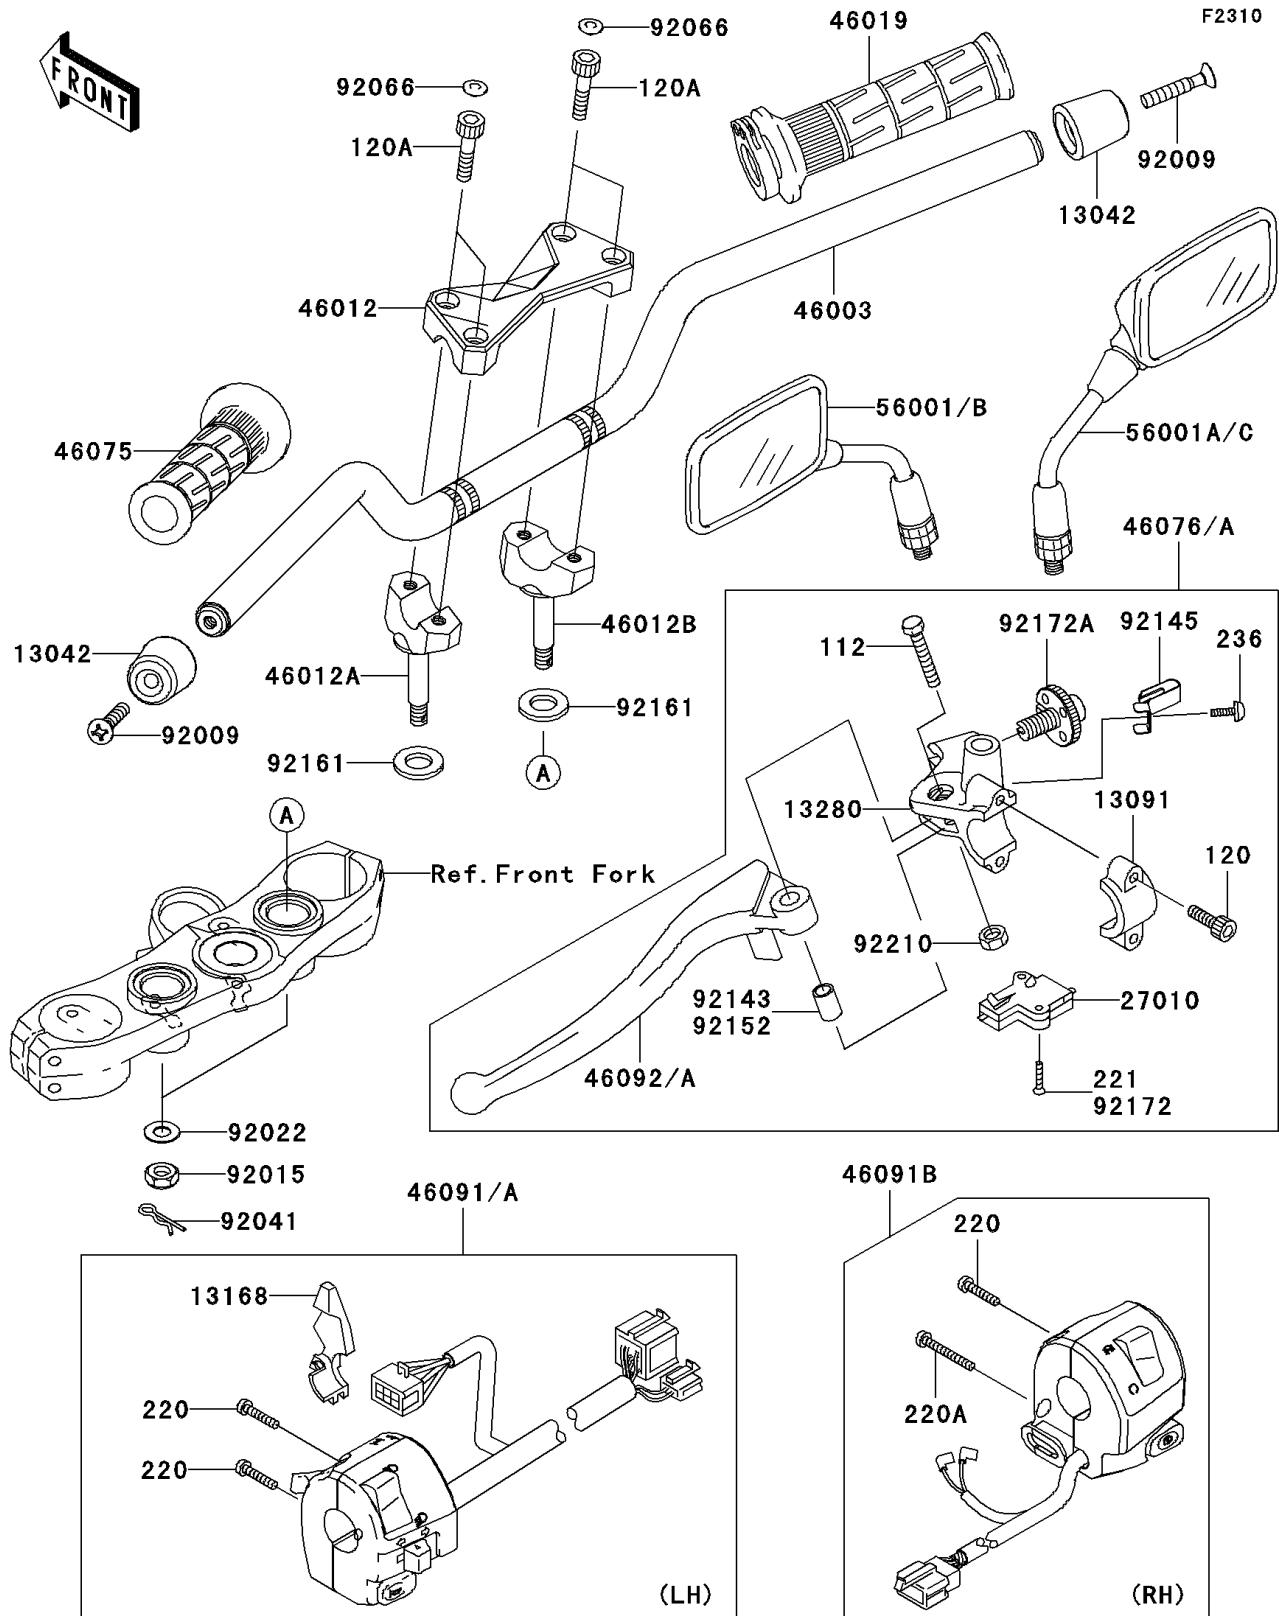

2004 Z1000 (European)

PARTS DIAGRAM

Handlebar

Kawasaki

Let the Good Times Roll®

2004 Z1000 (European)

PARTS LIST

Handlebar

ITEM NAME	PART NUMBER	QUANTITY
BOLT-UPSET (Ref # 112)	112J0630	1
BOLT-SOCKET (Ref # 120)	120S0620	2
BOLT-SOCKET,8X30,BLACK (Ref # 120A)	120S0830	4
SCREW-PAN-CROS (Ref # 220)	220C0525	3
SCREW-PAN-CROS (Ref # 220A)	220C0540	1
SCREW-CSK-CROS (Ref # 221)	221C0316	2
SCREW-PAN-WSP-CROS,4X10 (Ref # 236)	236C0410	1
WEIGHT,HANDLE (Ref # 13042)	13042-1005	2
HOLDER,CLUTCH LEVER (Ref # 13091)	13091-1624	1
LEVER,CHOKE (Ref # 13168)	13168-1516	1
HOLDER,CLUTCH LEVER (Ref # 13280)	13280-0017	1
SWITCH,CLUTCH,BLACK (Ref # 27010)	27010-1094	1
HANDLE (Ref # 46003)	46003-1594	1
HOLDER-HANDLE,UPP (Ref # 46012)	46012-1338	1
HOLDER-HANDLE,LWR,LH (Ref # 46012A)	46012-1339	1
HOLDER-HANDLE,LWR,RH (Ref # 46012B)	46012-1340	1
GRIP-ASSY,THROTTLE (Ref # 46019)	46019-0001	1
GRIP,LH (Ref # 46075)	46075-1144	1
LEVER-ASSY-GRIP,CLUTCH (Ref # 46076A)	46076-0005	1
HOUSING-ASSY-CONTROL,LH (Ref # 46091)	46091-0007	1
HOUSING-ASSY-CONTROL,RH (Ref # 46091B)	46091-1891	1
LEVER-GRIP,CLUTCH (Ref # 46092)	46092-0003	1
MIRROR-ASSY,LH (Ref # 56001B)	56001-1594	1
MIRROR-ASSY,RH (Ref # 56001C)	56001-1595	1
SCREW,8X45 (Ref # 92009)	92009-1257	2
NUT,LOCK,10MM (Ref # 92015)	92015-1962	2
WASHER,10.2X28X2 (Ref # 92022)	92022-1088	2
COTTER,8MM (Ref # 92041)	92041-1060	2
PLUG (Ref # 92066)	92066-1216	4

2004 Z1000 (European)

PARTS LIST

Handlebar

ITEM NAME	PART NUMBER	QUANTITY
SPRING (Ref # 92145)	92145-1286	1
COLLAR (Ref # 92152)	92152-0103	1
DAMPER (Ref # 92161)	92161-0037	2
SCREW,ADJUST NUT (Ref # 92172A)	92172-1060	1
NUT,LOCK,6MM (Ref # 92210)	92210-0006	1