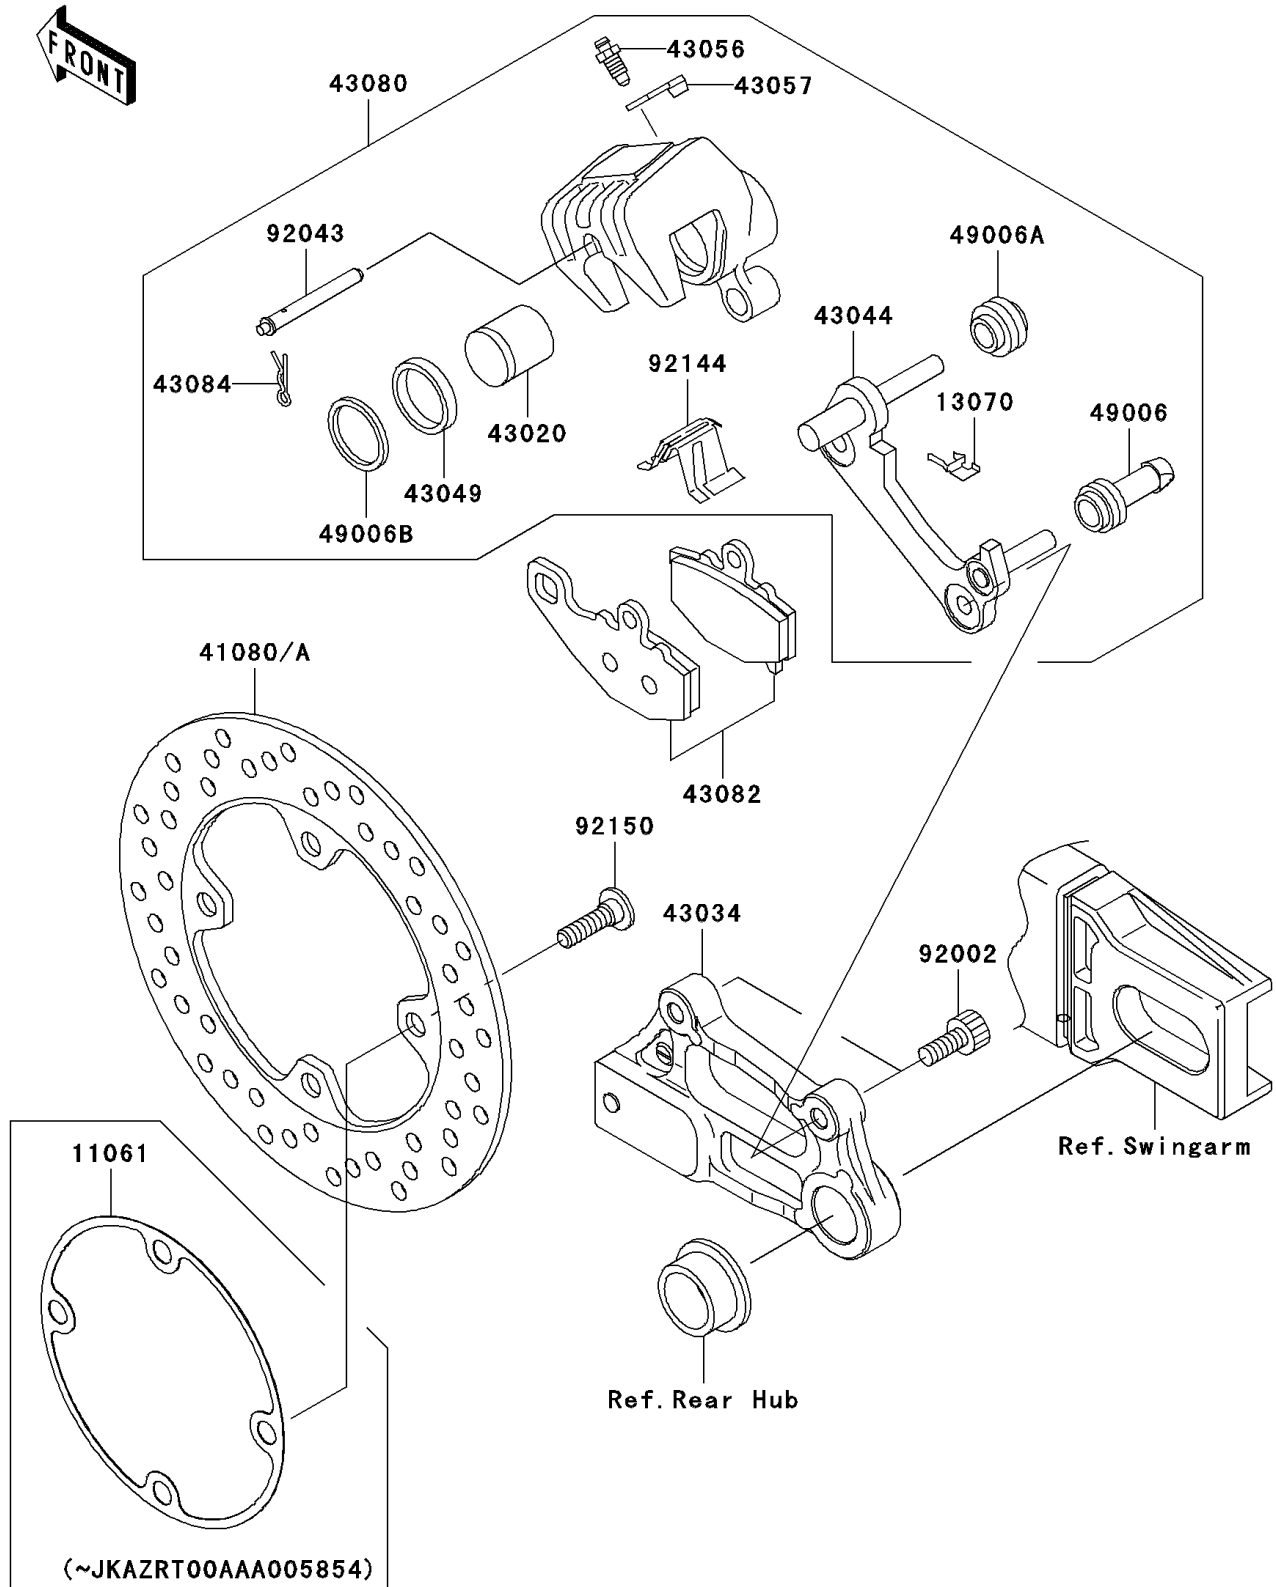

## PARTS DIAGRAM

### Rear Brake

F2294

## PARTS LIST

### Rear Brake

**ITEM NAME**

**PART NUMBER**

**QUANTITY**

---