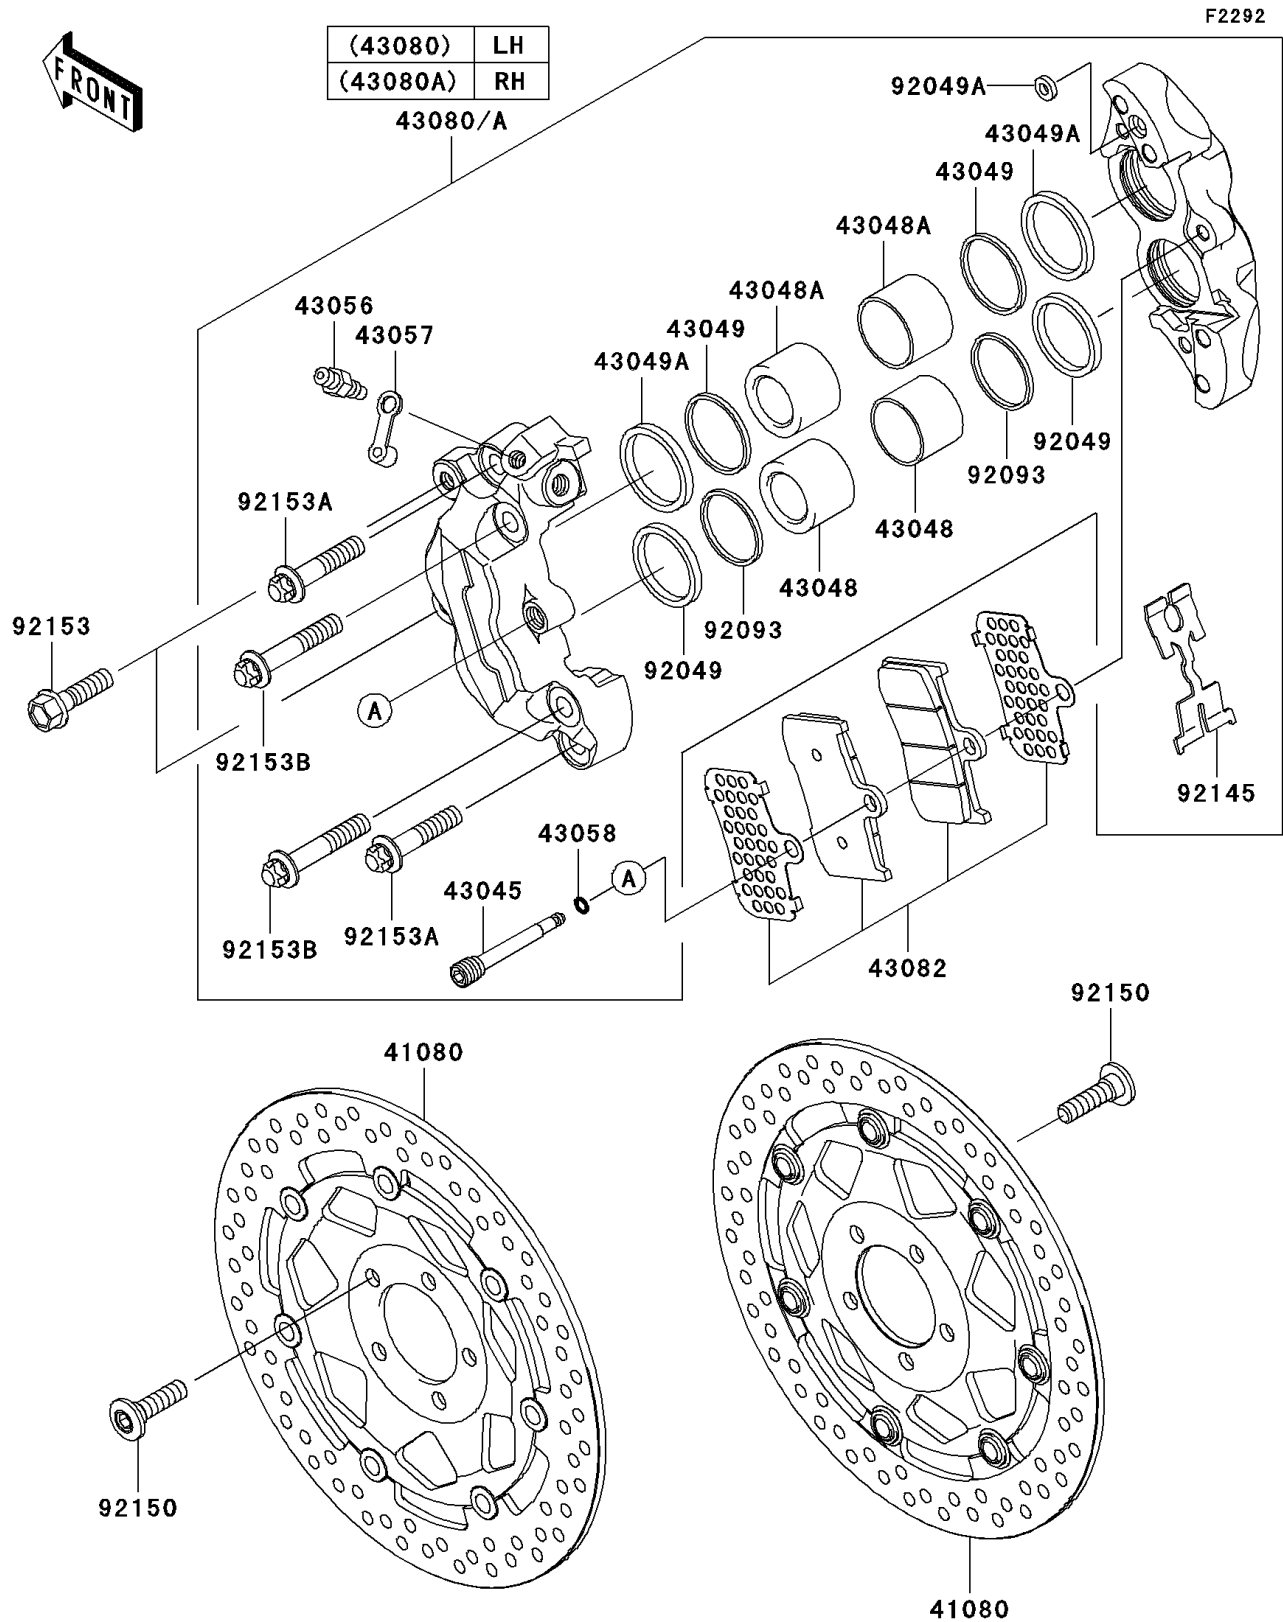

2003 Z1000 (European)

PARTS DIAGRAM

Front Brake

2003 Z1000 (European)

PARTS LIST

Front Brake

ITEM NAME

PART NUMBER

QUANTITY
