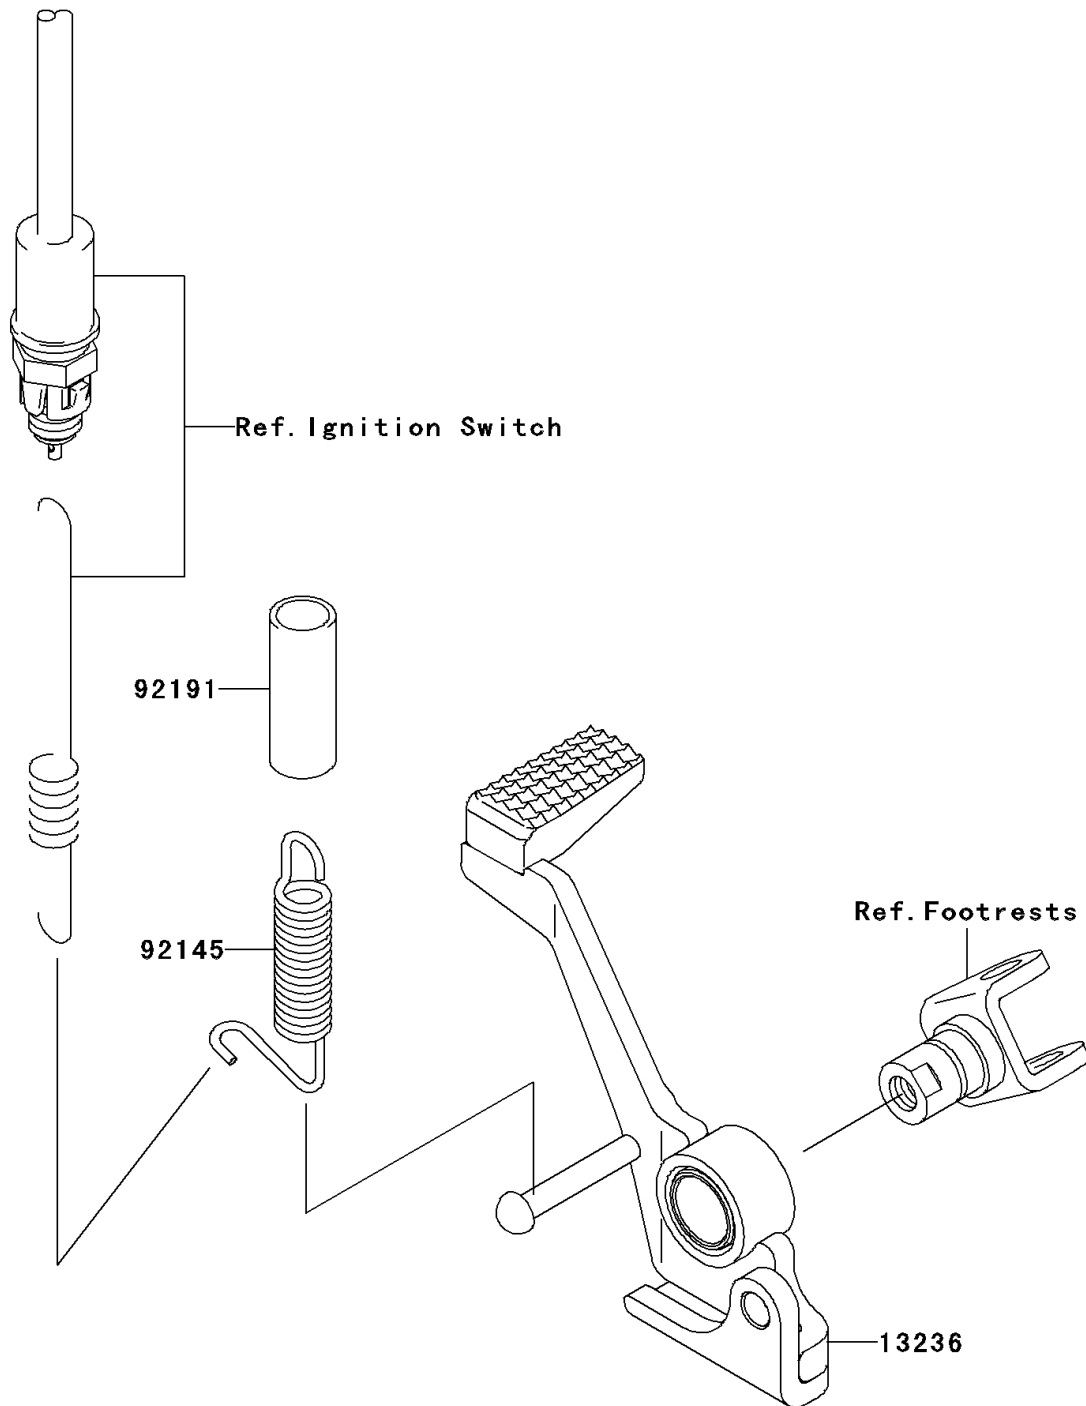

2003 Z1000 (European)

PARTS DIAGRAM

Brake Pedal

F2260

2003 Z1000 (European)

PARTS LIST

Brake Pedal

ITEM NAME

PART NUMBER

QUANTITY
