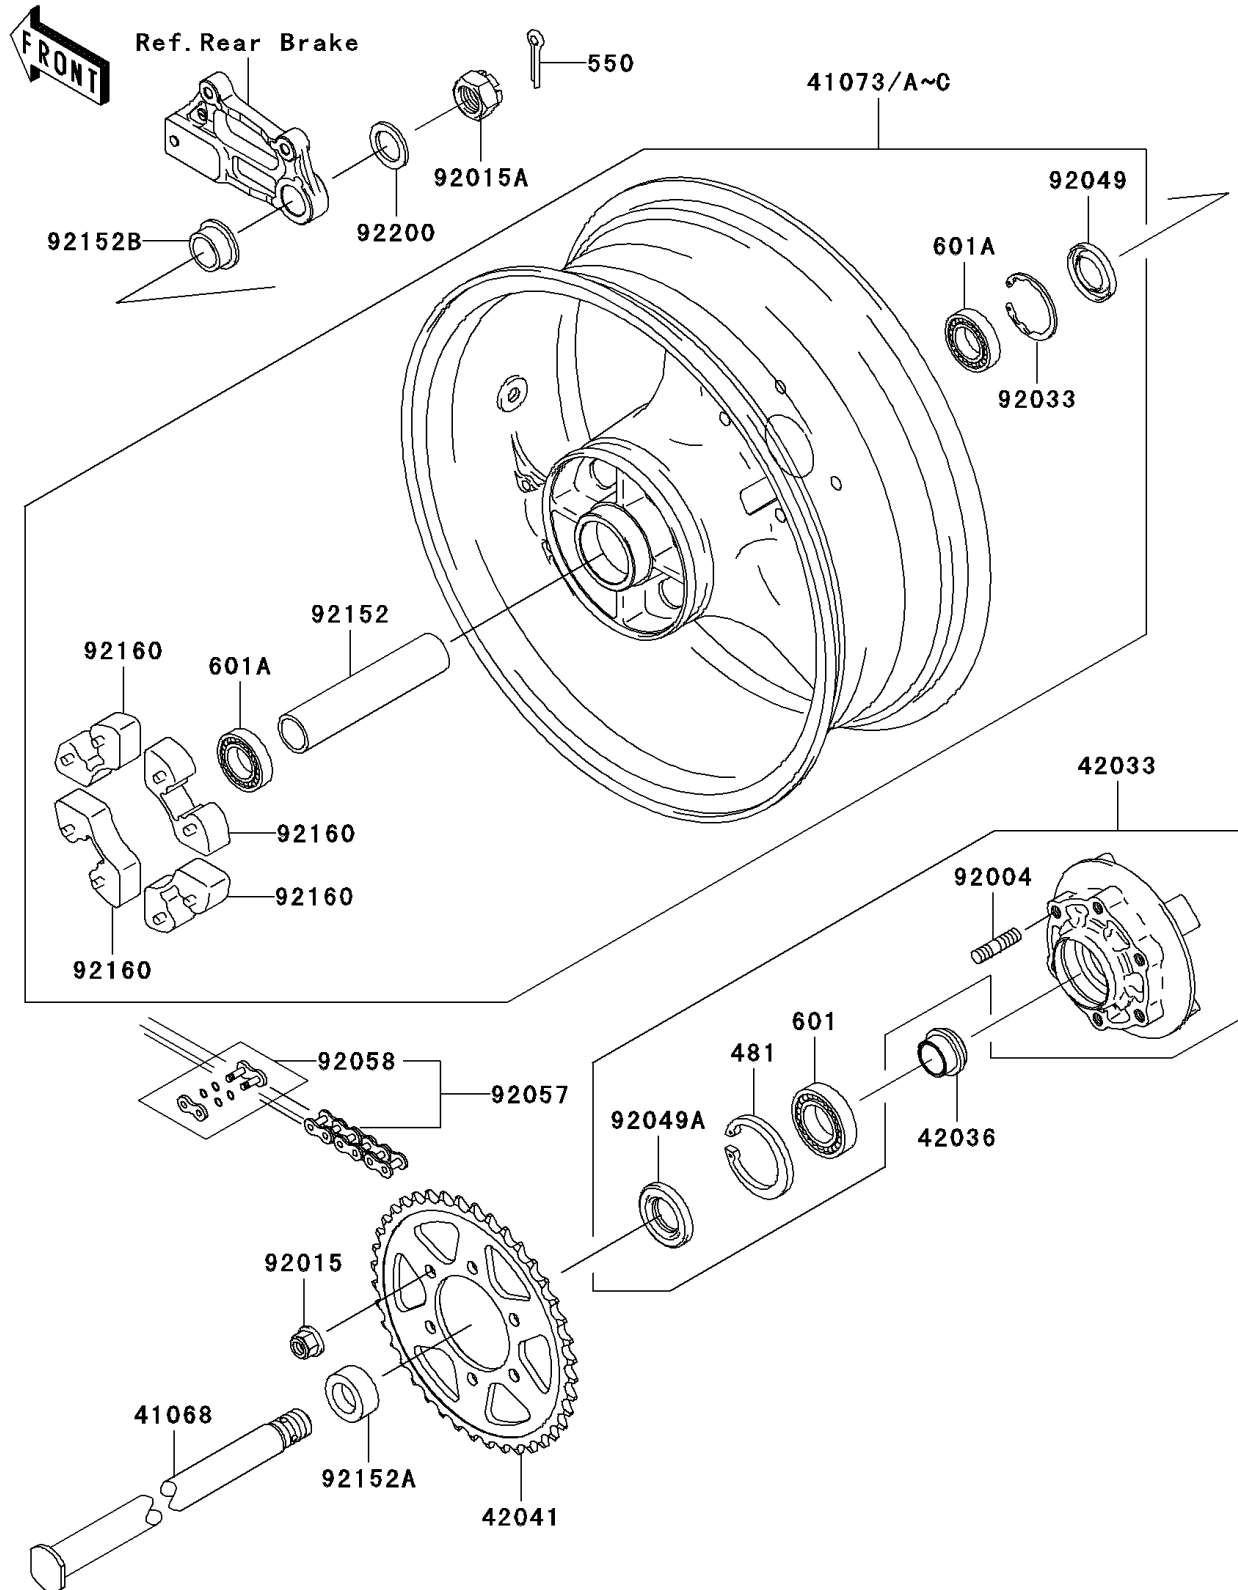

2003 Z1000 (European)

PARTS DIAGRAM

Rear Hub

F2240

2003 Z1000 (European)

PARTS LIST

Rear Hub

ITEM NAME	PART NUMBER	QUANTITY
CIRCLIP (Ref # 481)	481J5500	1
PIN-COTTER,4.0X40 (Ref # 550)	550D4040	1
BEARING-BALL,#6006G (Ref # 601)	601B6006G	1
BEARING-BALL (Ref # 601A)	601B6205UU	2
AXLE,RR (Ref # 41068)	41068-0005	1
WHEEL-ASSY,RR,F.RED (Ref # 41073)	41073-1653-CW	1
WHEEL-ASSY,RR,L.GREEN (Ref # 41073B)	41073-1653-475	1
WHEEL-ASSY,RR,B.ORANGE (Ref # 41073C)	41073-1653-494	1
COUPLING-ASSY,RR HUB (Ref # 42033)	42033-1213	1
SLEEVE,RR HUB,L=22 (Ref # 42036)	42036-1279	1
SPROCKET-HUB,42T (Ref # 42041)	42041-0003	1
STUD,10X19 (Ref # 92004)	92004-1275	6
NUT,FLANGED,10MM (Ref # 92015)	92015-1335	6
NUT,CASTLE,24MM (Ref # 92015A)	92015-1844	1
RING-SNAP,52MM (Ref # 92033)	92033-1043	1
SEAL-OIL,RR HUB (Ref # 92049)	92049-1375	1
SEAL-OIL,PJN 40 55 8 (Ref # 92049A)	92049-1376	1
CHAIN,DRIVE,EK525UVXL2X112L (Ref # 92057)	92057-0036	1
JOINT-CHAIN,DRIVE (Ref # 92058)	92058-1089	1
COLLAR,RR HUB,L=159 (Ref # 92152)	92152-1208	1
COLLAR,RR AXLE,LH,L=17 (Ref # 92152A)	92152-1245	1
COLLAR,RR AXLE,RH,L=16 (Ref # 92152B)	92152-1246	1
DAMPER,SHOCK,RR HUB (Ref # 92160)	92160-1485	4
WASHER,25.5X38X3.2 (Ref # 92200)	92200-1479	1