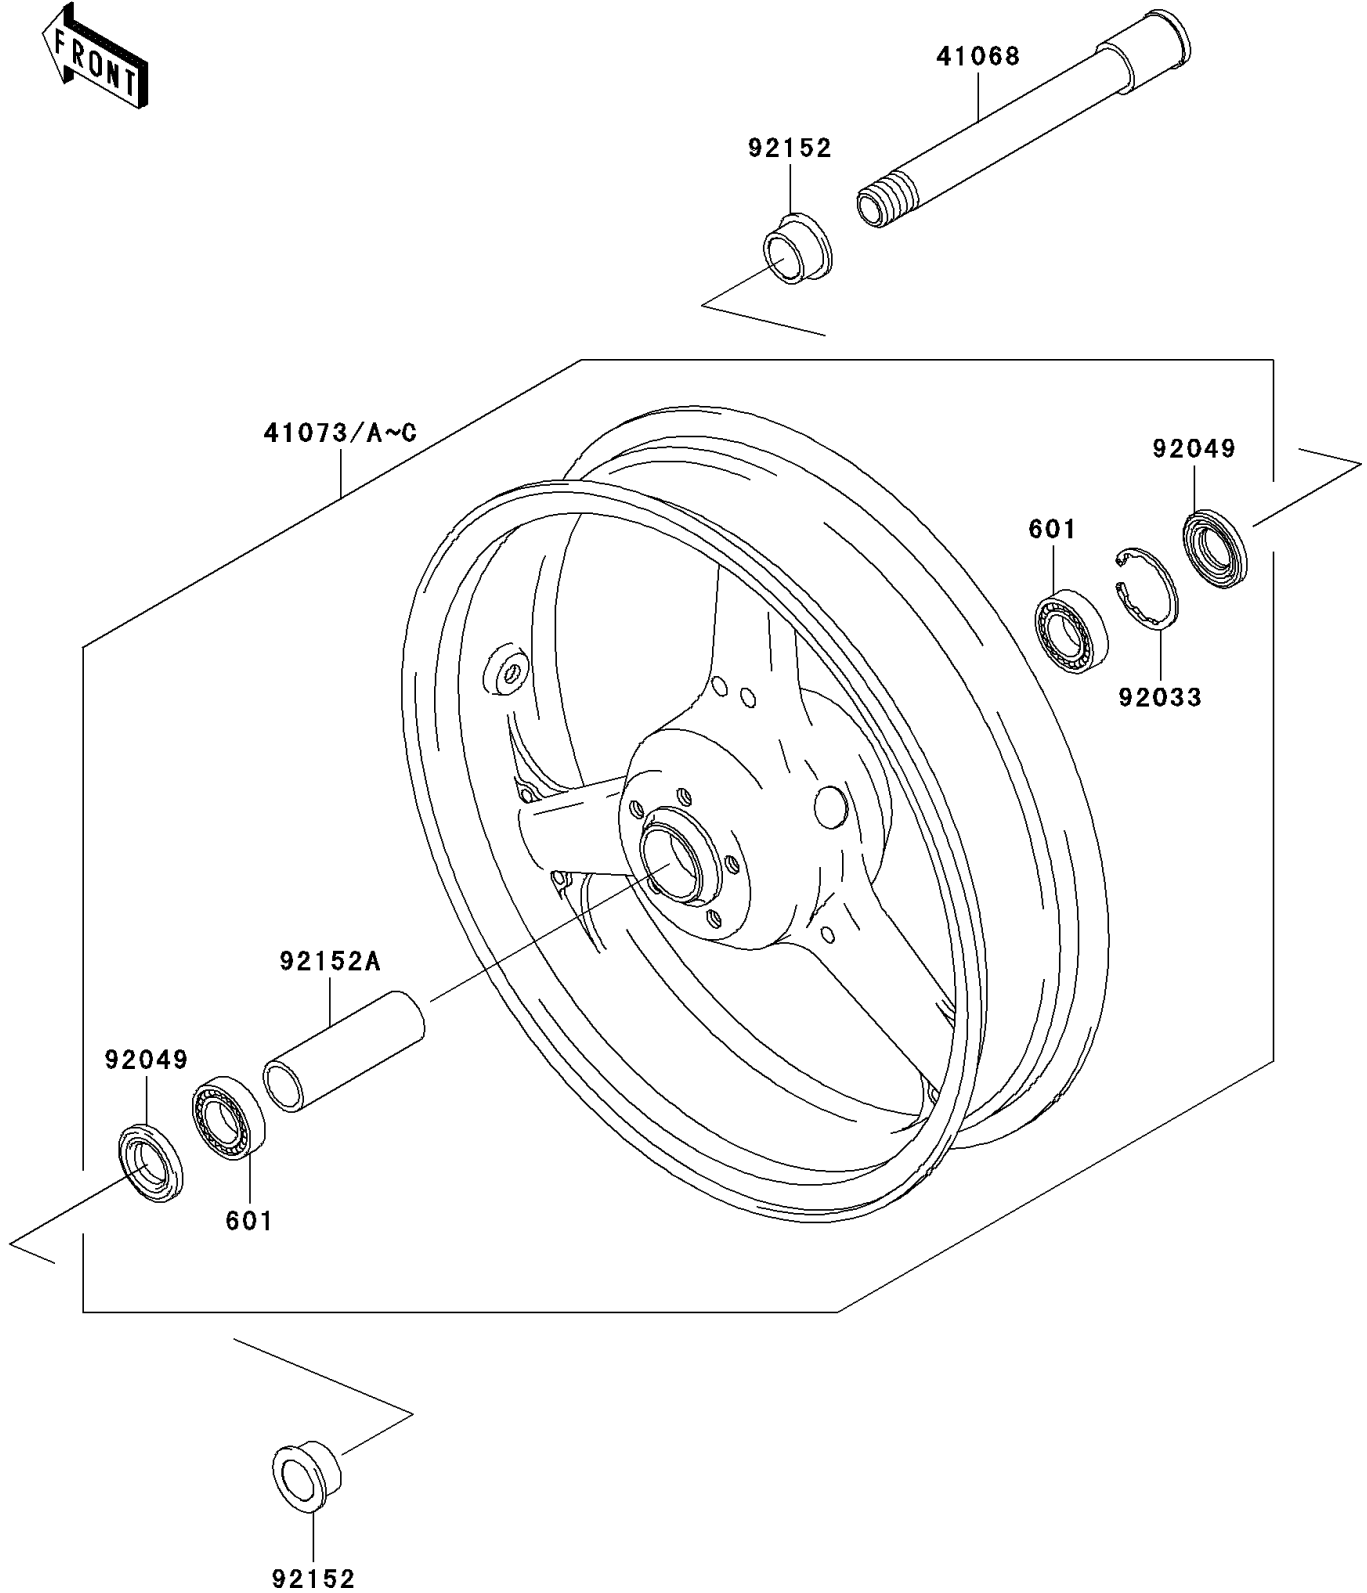

2003 Z1000 (European)

PARTS DIAGRAM

Front Hub

F2230

2003 Z1000 (European)

PARTS LIST

Front Hub

ITEM NAME

PART NUMBER

QUANTITY
