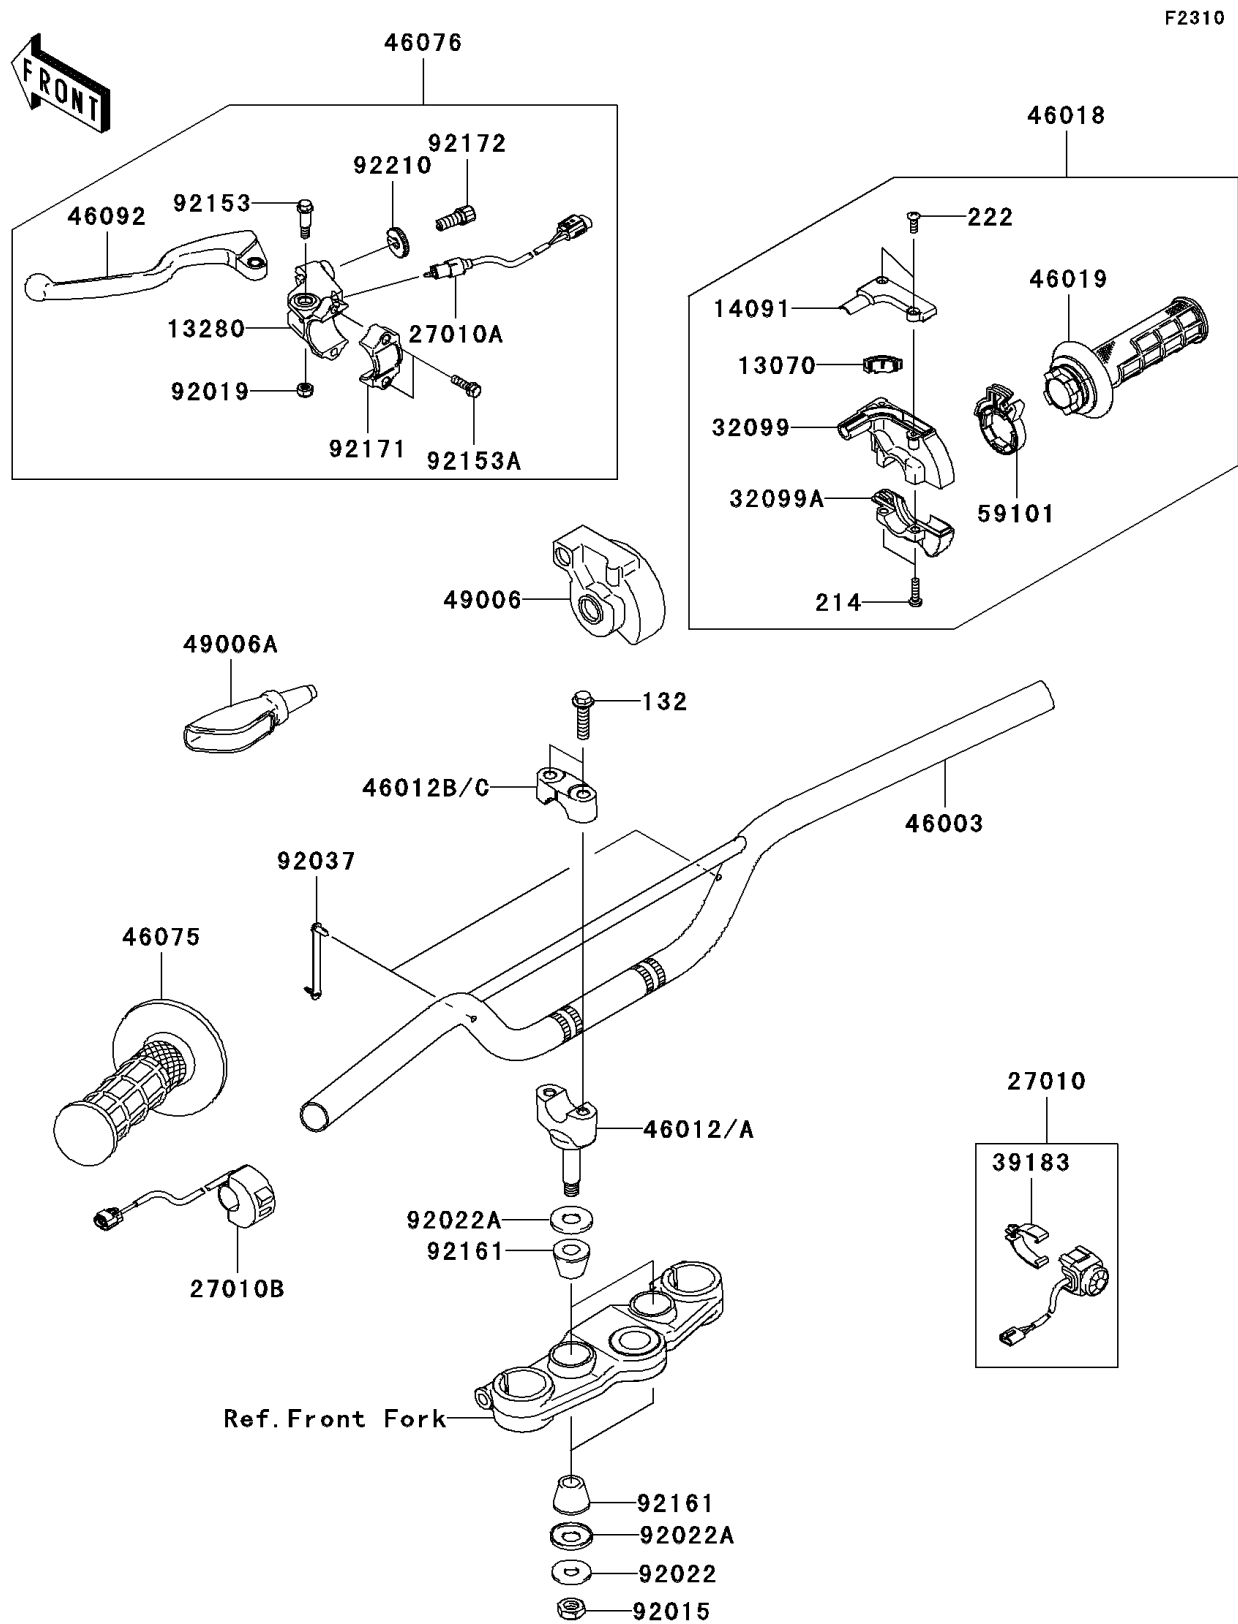

2008 KLX[®]140L

PARTS DIAGRAM

Handlebar(B8F-BAF)

2008 KLX[®]140L

PARTS LIST

Handlebar(B8F-BAF)

ITEM NAME

PART NUMBER

QUANTITY
