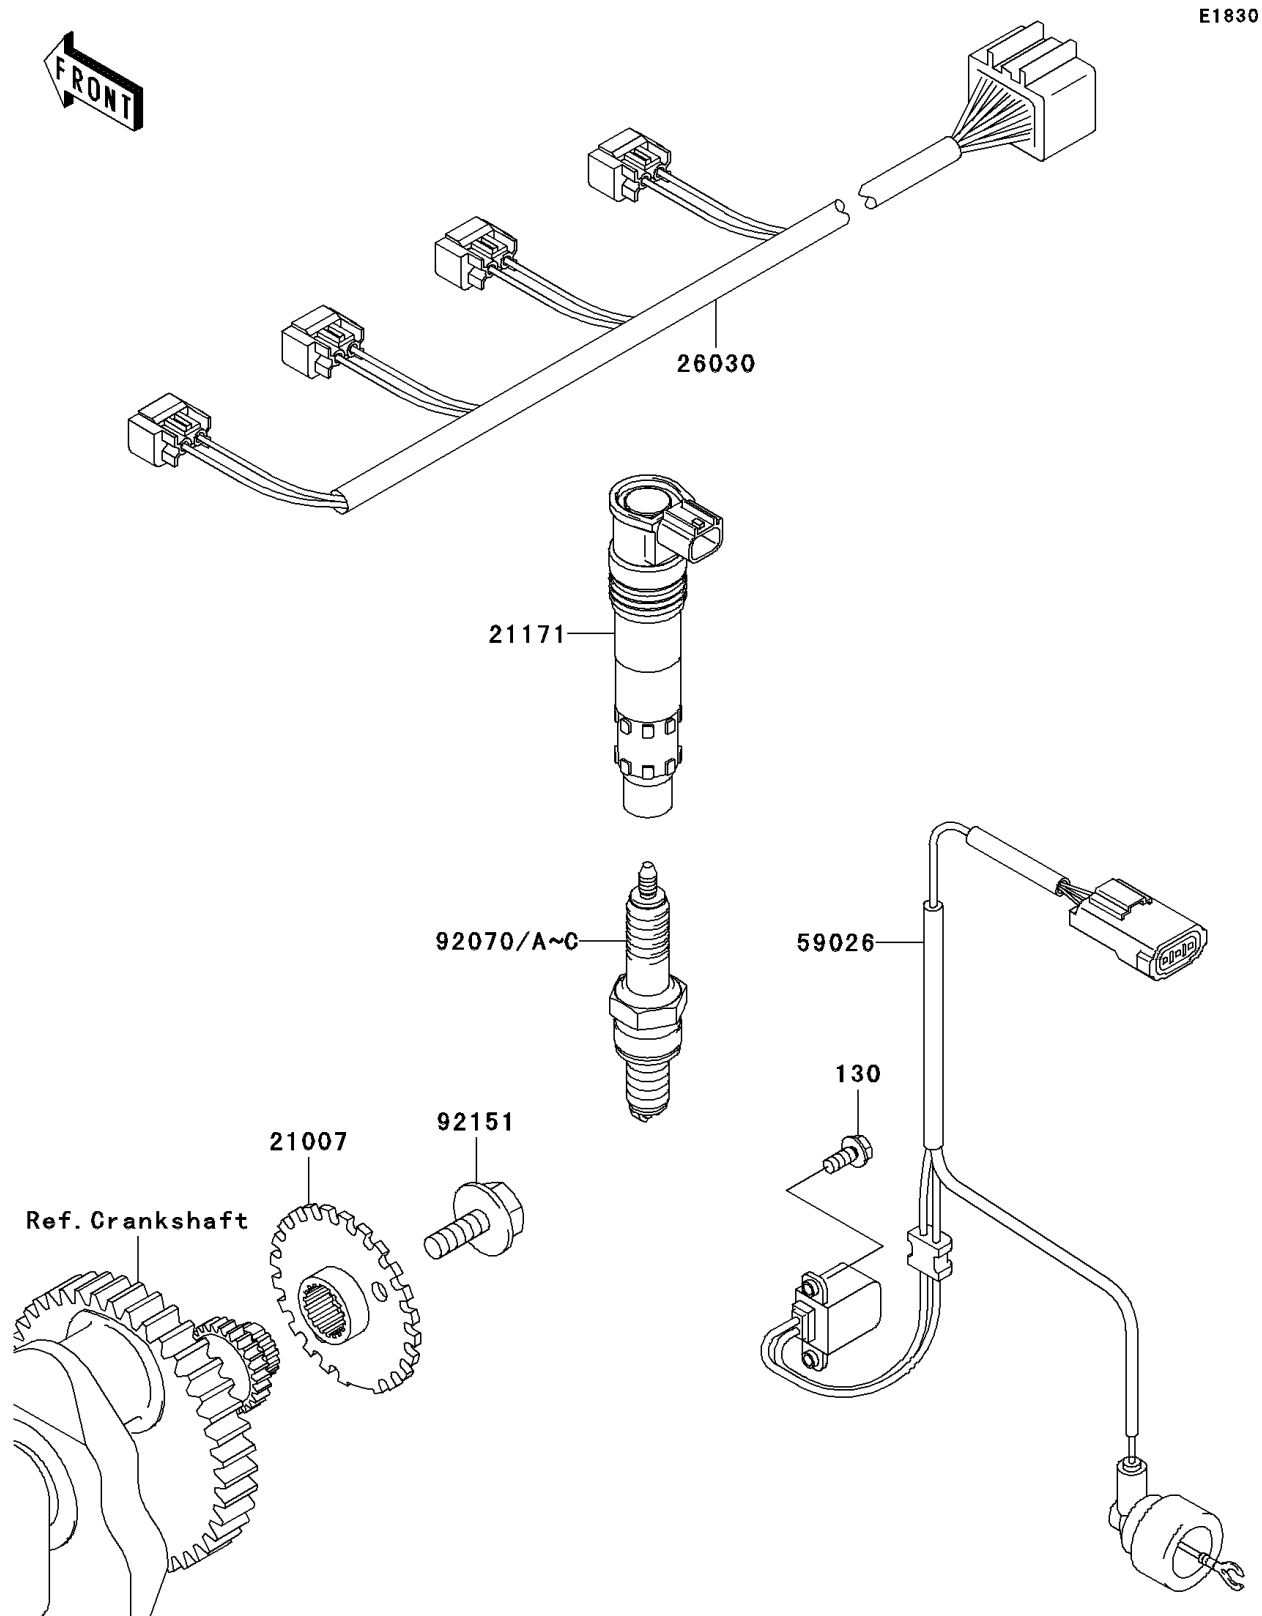

2003 Z1000 (European)

PARTS DIAGRAM

Ignition System

2003 Z1000 (European)

PARTS LIST

Ignition System

ITEM NAME

PART NUMBER

QUANTITY
