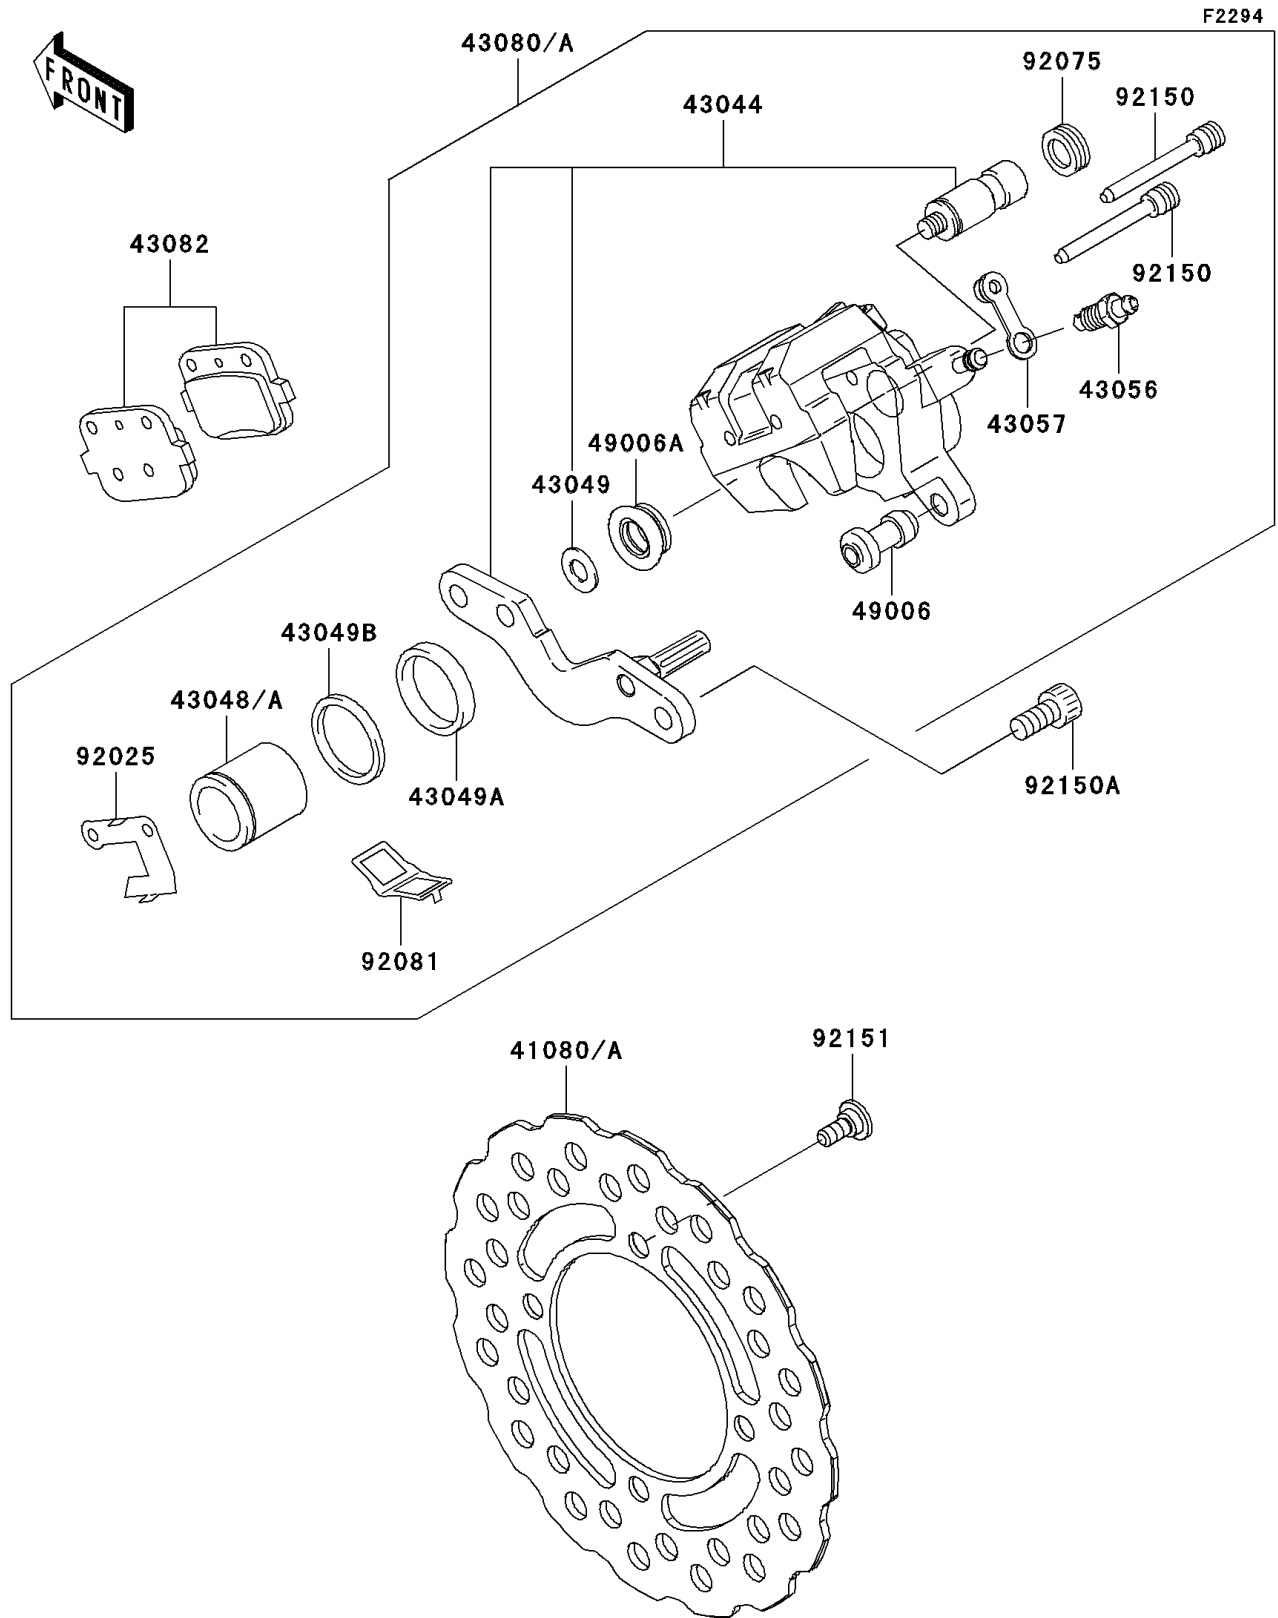

2008 KLX[®]140L

PARTS DIAGRAM

Rear Brake

2008 KLX[®]140L

PARTS LIST

Rear Brake

ITEM NAME

PART NUMBER

QUANTITY
