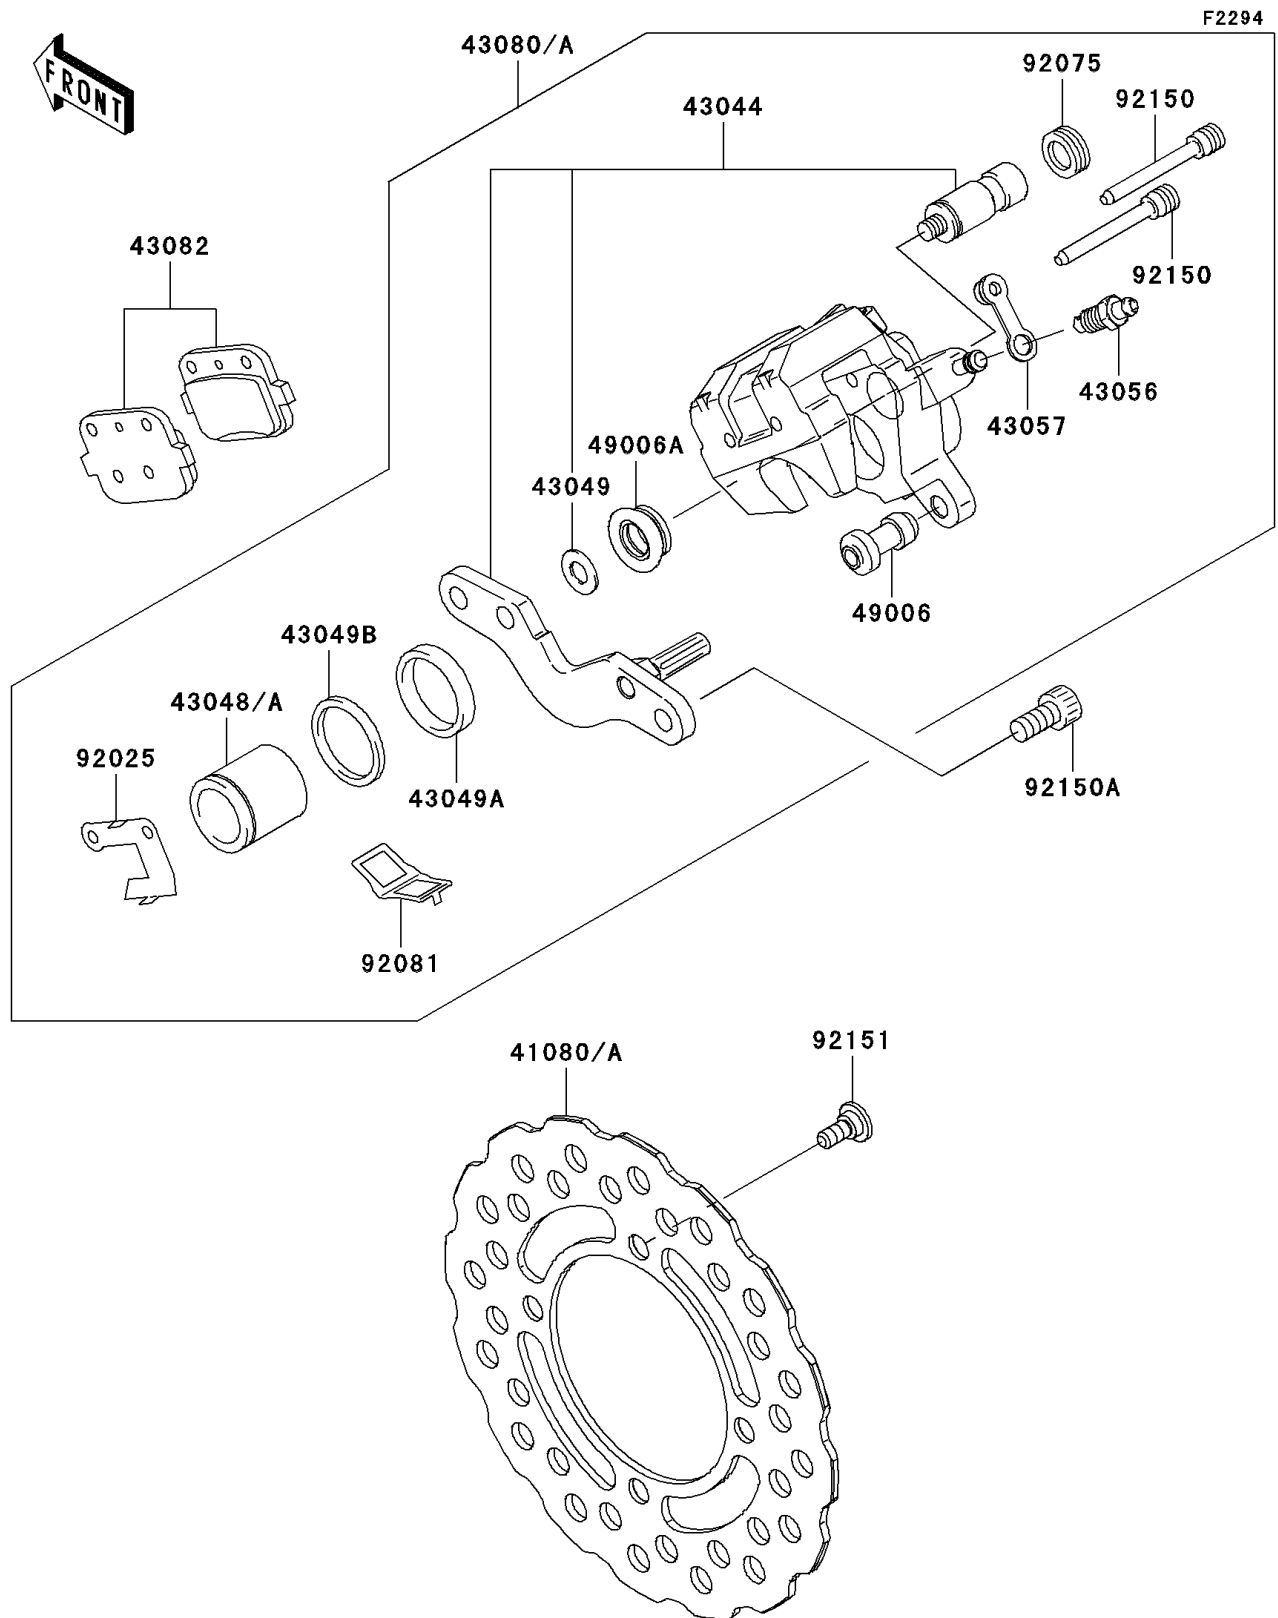

2008 KLX[®]140L

PARTS DIAGRAM

Rear Brake

2008 KLX[®]140L

PARTS LIST

Rear Brake

ITEM NAME

PART NUMBER

QUANTITY
