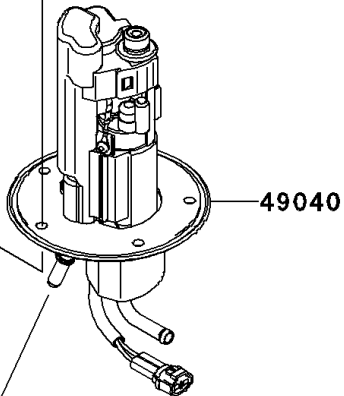

2003 Z1000 (European)

PARTS DIAGRAM

Fuel Pump

E1520

Ref. Fuel Tank

670

49040

92153

51044

2003 Z1000 (European)

PARTS LIST

Fuel Pump

ITEM NAME

PART NUMBER

QUANTITY
