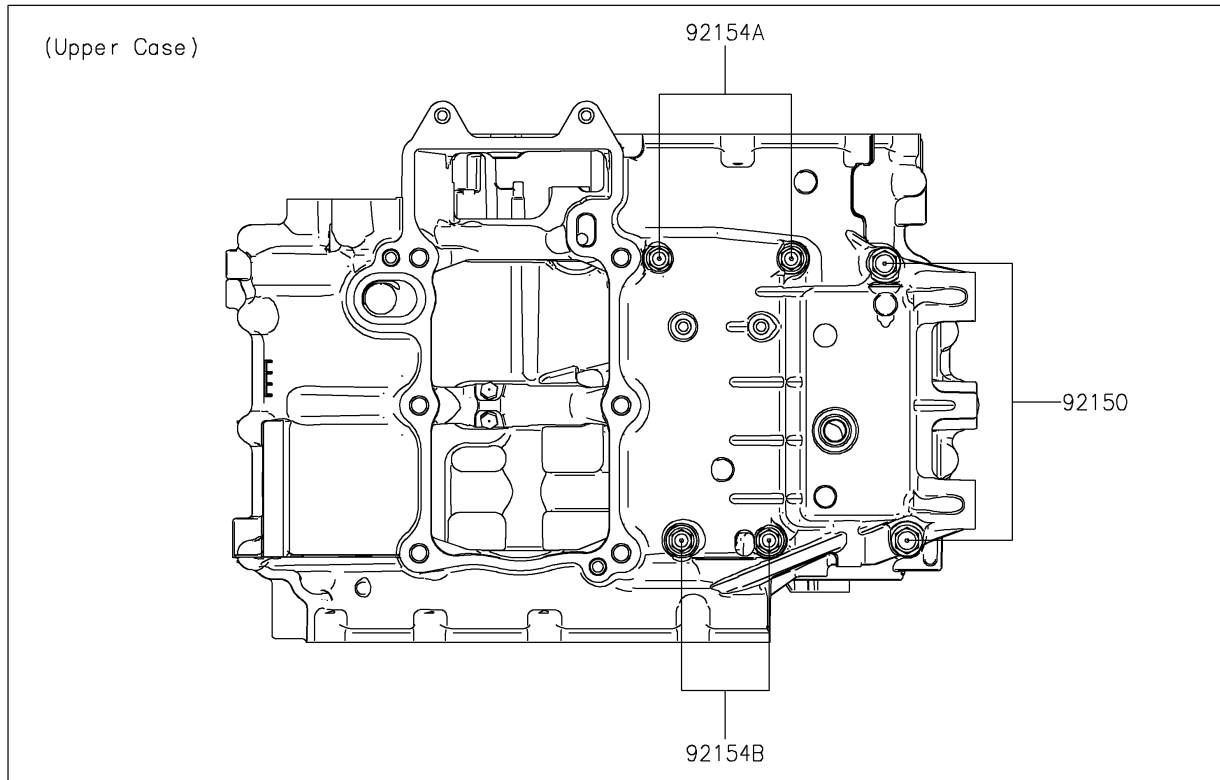

2023 NINJA[®] 400

PARTS DIAGRAM

Crankcase Bolt Pattern

E1412

2023 NINJA[®] 400

PARTS LIST

Crankcase Bolt Pattern

ITEM NAME

PART NUMBER

QUANTITY
