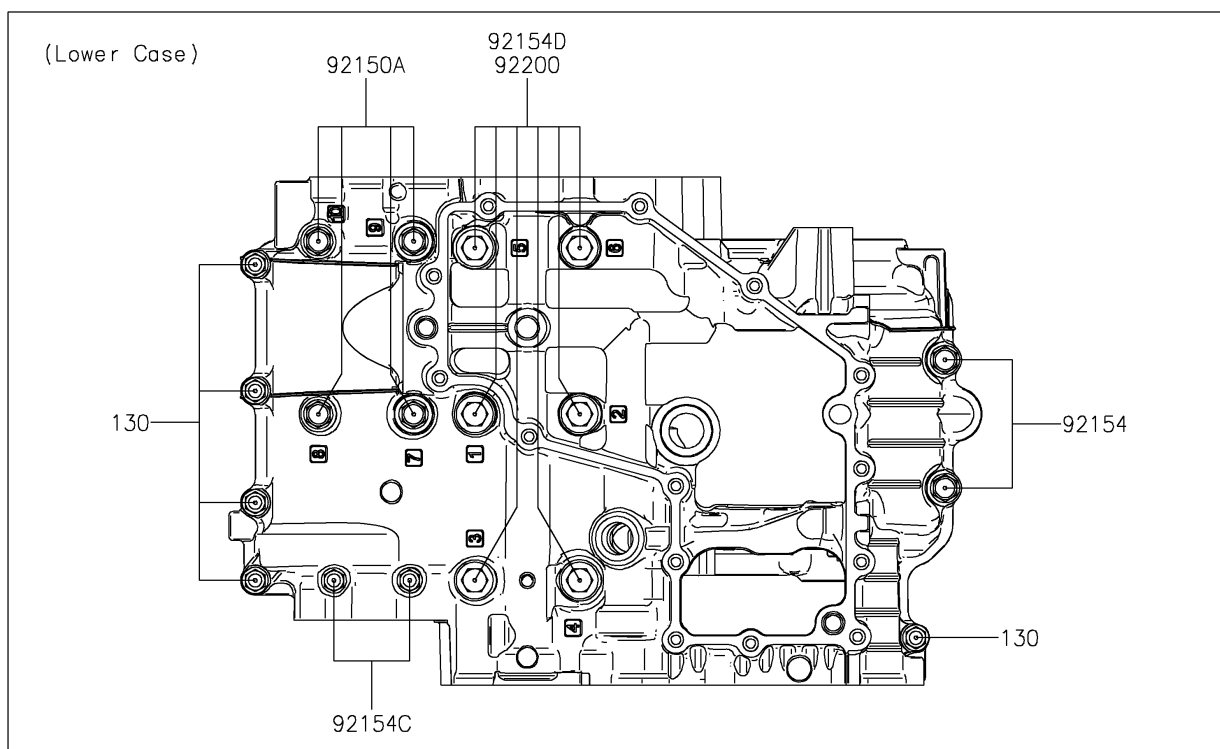

2023 NINJA[®] 400

PARTS DIAGRAM

Crankcase Bolt Pattern

E1412

2023 NINJA[®] 400

PARTS LIST

Crankcase Bolt Pattern

ITEM NAME

PART NUMBER

QUANTITY
