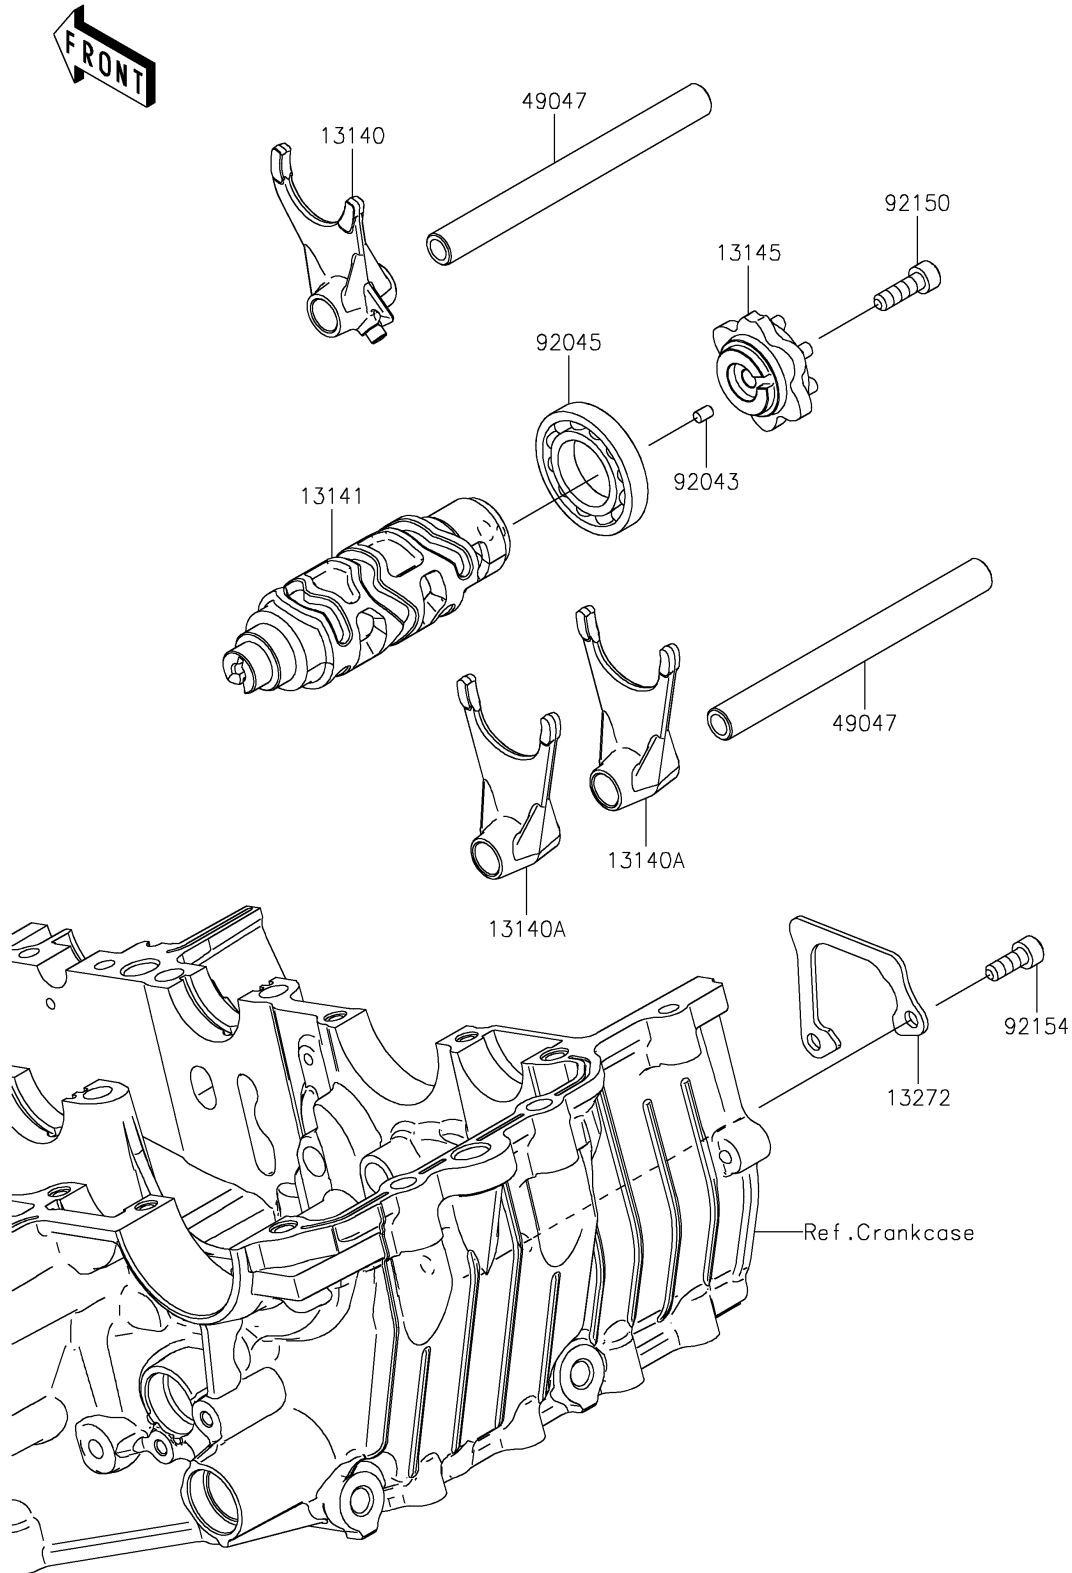

2023 NINJA® 400

PARTS DIAGRAM

Gear Change Drum/Shift Fork(s)

E1362

2023 NINJA[®] 400

PARTS LIST

Gear Change Drum/Shift Fork(s)

ITEM NAME

PART NUMBER

QUANTITY
