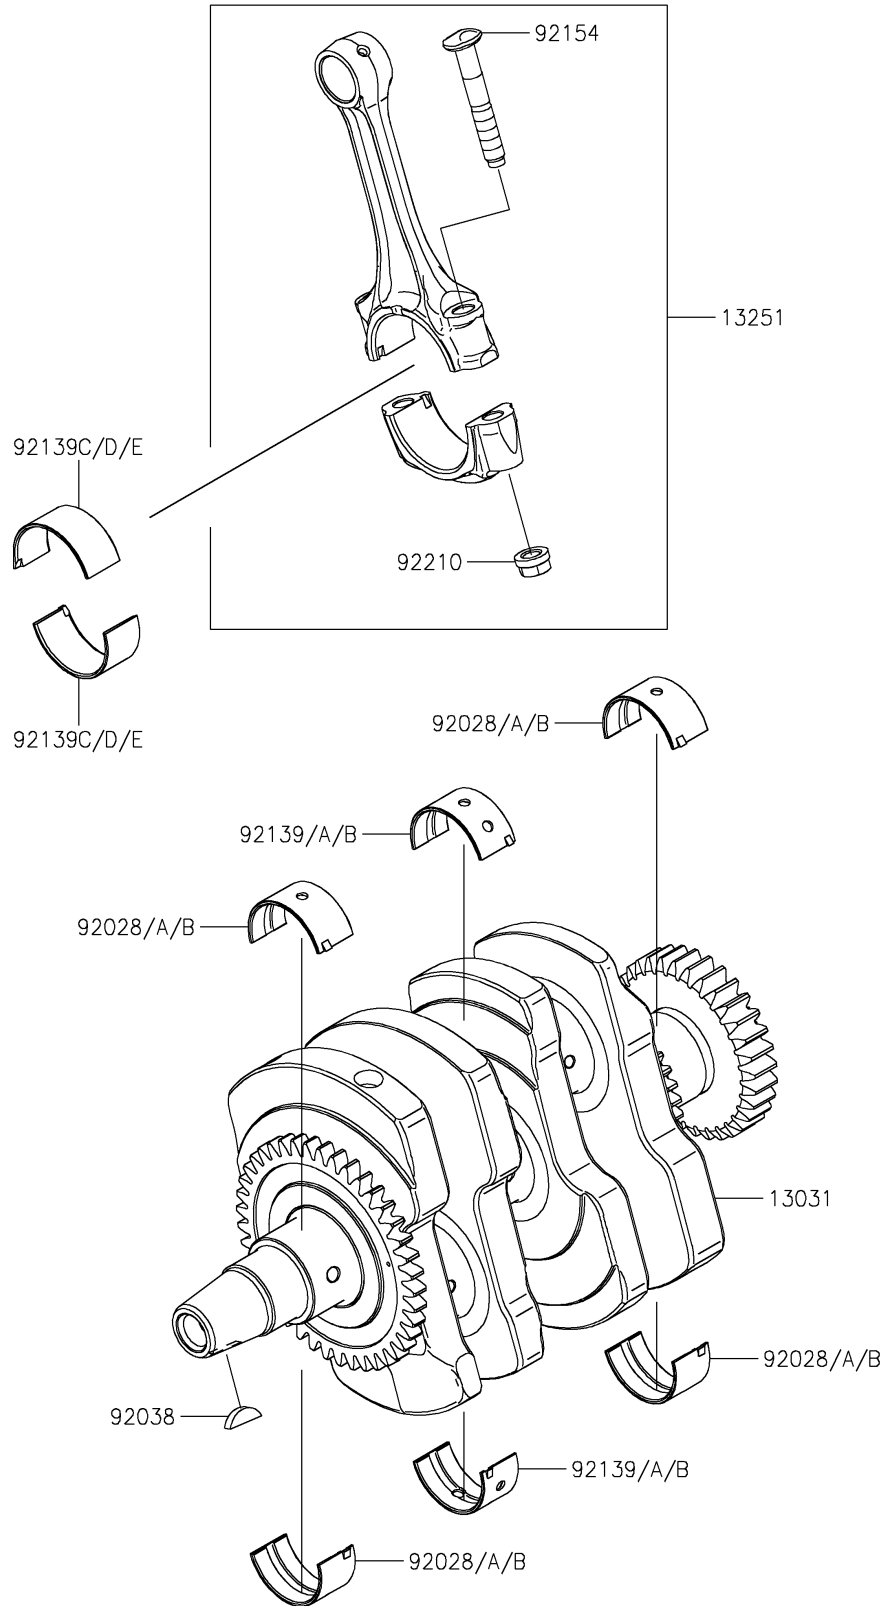

2023 Ninja® 400 ABS

PARTS DIAGRAM

Crankshaft

E1321

2023 Ninja[®] 400 ABS

PARTS LIST

Crankshaft

ITEM NAME

PART NUMBER

QUANTITY
