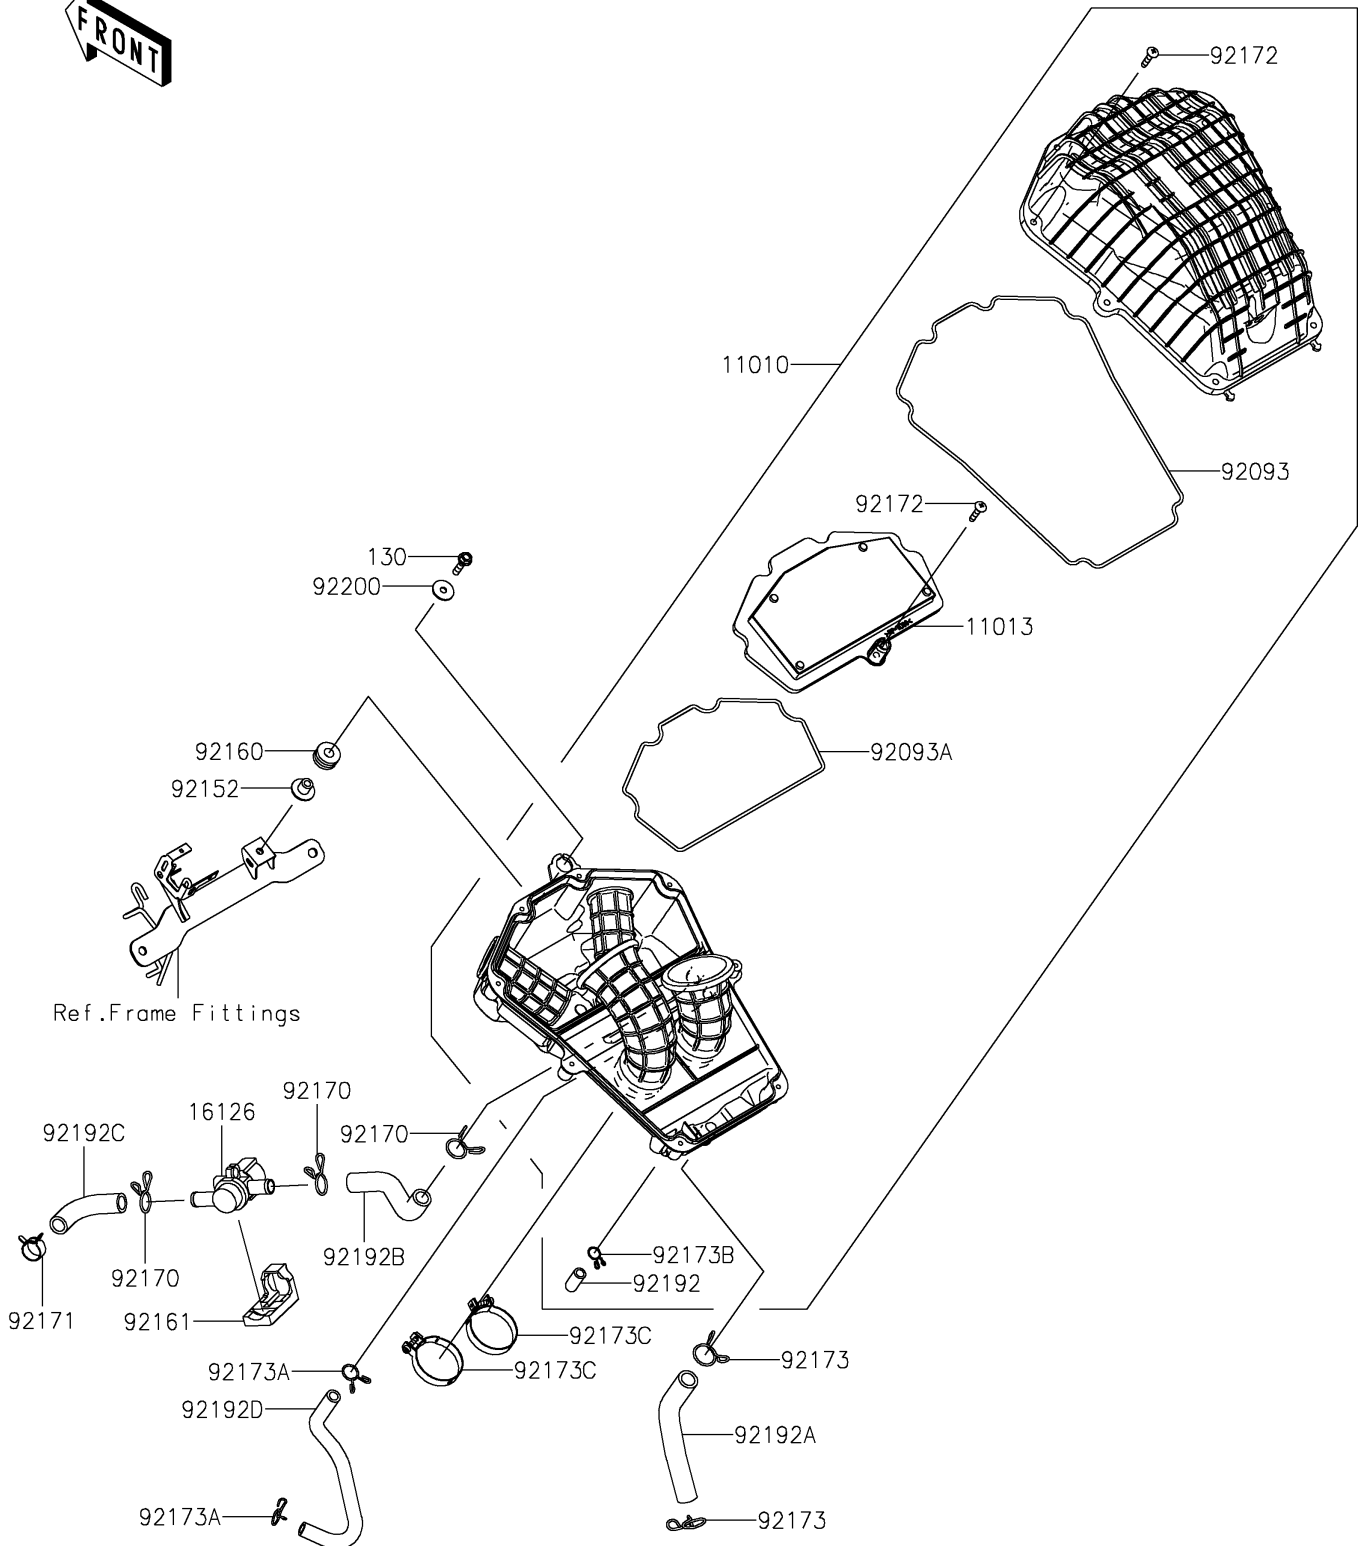

2023 Ninja® 400 ABS

PARTS DIAGRAM

Air Cleaner

E1130

2023 Ninja® 400 ABS

PARTS LIST

Air Cleaner

ITEM NAME	PART NUMBER	QUANTITY
FILTER-ASSY-AIR (Ref # 11010)	11010-0867	1
ELEMENT-AIR FILTER (Ref # 11013)	11013-0767	1
VALVE,AIR CUT (Ref # 16126)	16126-0744	1
SEAL,CASE (Ref # 92093)	92093-0706	1
SEAL,ELEMENT (Ref # 92093A)	92093-0707	1
COLLAR,6.5X10.5X13.1 (Ref # 92152)	92152-0547	1
DAMPER (Ref # 92160)	92160-1162	1
DAMPER (Ref # 92161)	92161-1933	1
CLAMP (Ref # 92170)	92170-1017	3
CLAMP,18.8MM (Ref # 92171)	92171-2056	1
SCREW,5X25 (Ref # 92172)	92172-0891	9
CLAMP,20MM (Ref # 92173)	92173-0190	2
CLAMP,14MM (Ref # 92173A)	92173-0192	2
CLAMP (Ref # 92173B)	92173-1714	1
CLAMP (Ref # 92173C)	92173-1749	2
TUBE,DRAIN CLEAN (Ref # 92192)	92192-1744	1
TUBE,BREATHER (Ref # 92192A)	92192-1810	1
TUBE,AIR CUT VALVE-AIR CLEANER (Ref # 92192B)	92192-1811	1
TUBE,AIR CUT VALVE-HEAD CAP (Ref # 92192C)	92192-1812	1
TUBE,ISC-AIR CLEANER (Ref # 92192D)	92192-1813	1
WASHER,6.5X22X1.6 (Ref # 92200)	92200-1087	1
BOLT-FLANGED,6X25 (Ref # 130)	130BB0625	1