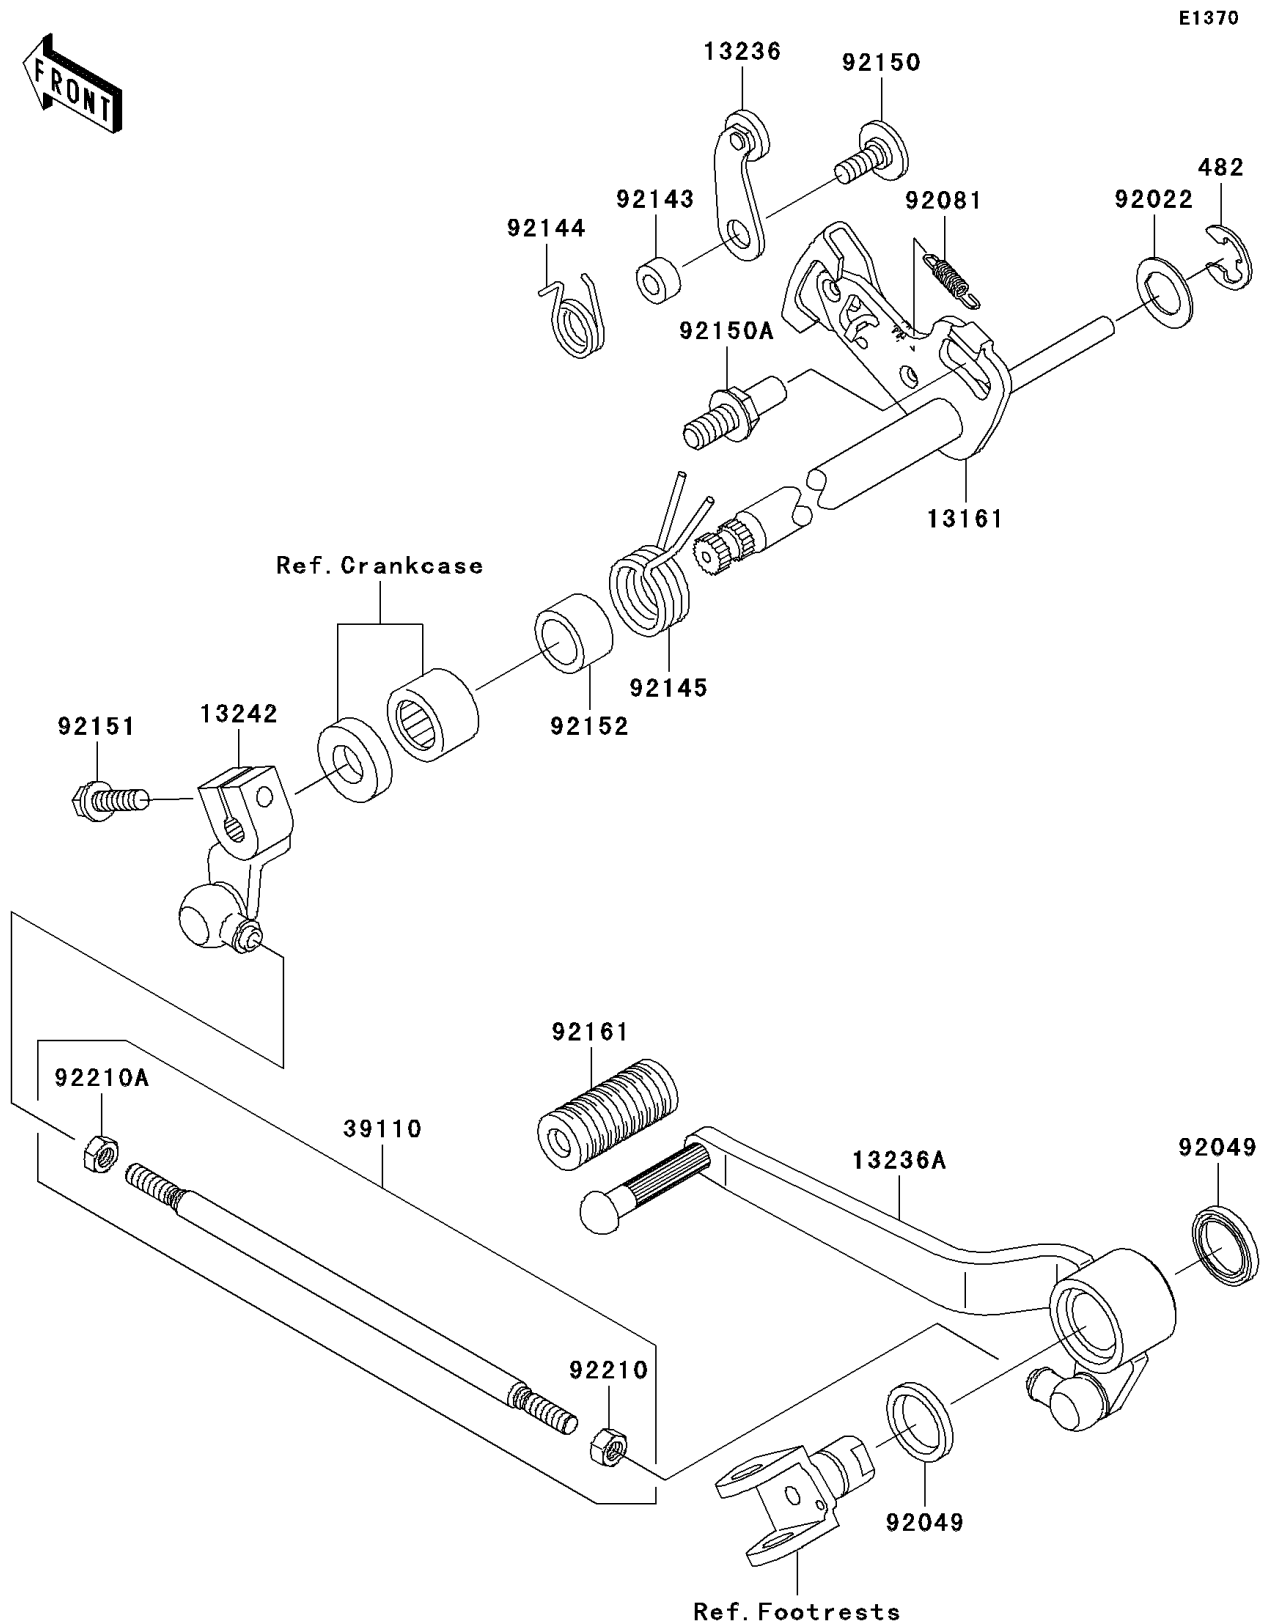

2003 Z1000 (European)

PARTS DIAGRAM

Gear Change Mechanism

2003 Z1000 (European)

PARTS LIST

Gear Change Mechanism

ITEM NAME

PART NUMBER

QUANTITY
