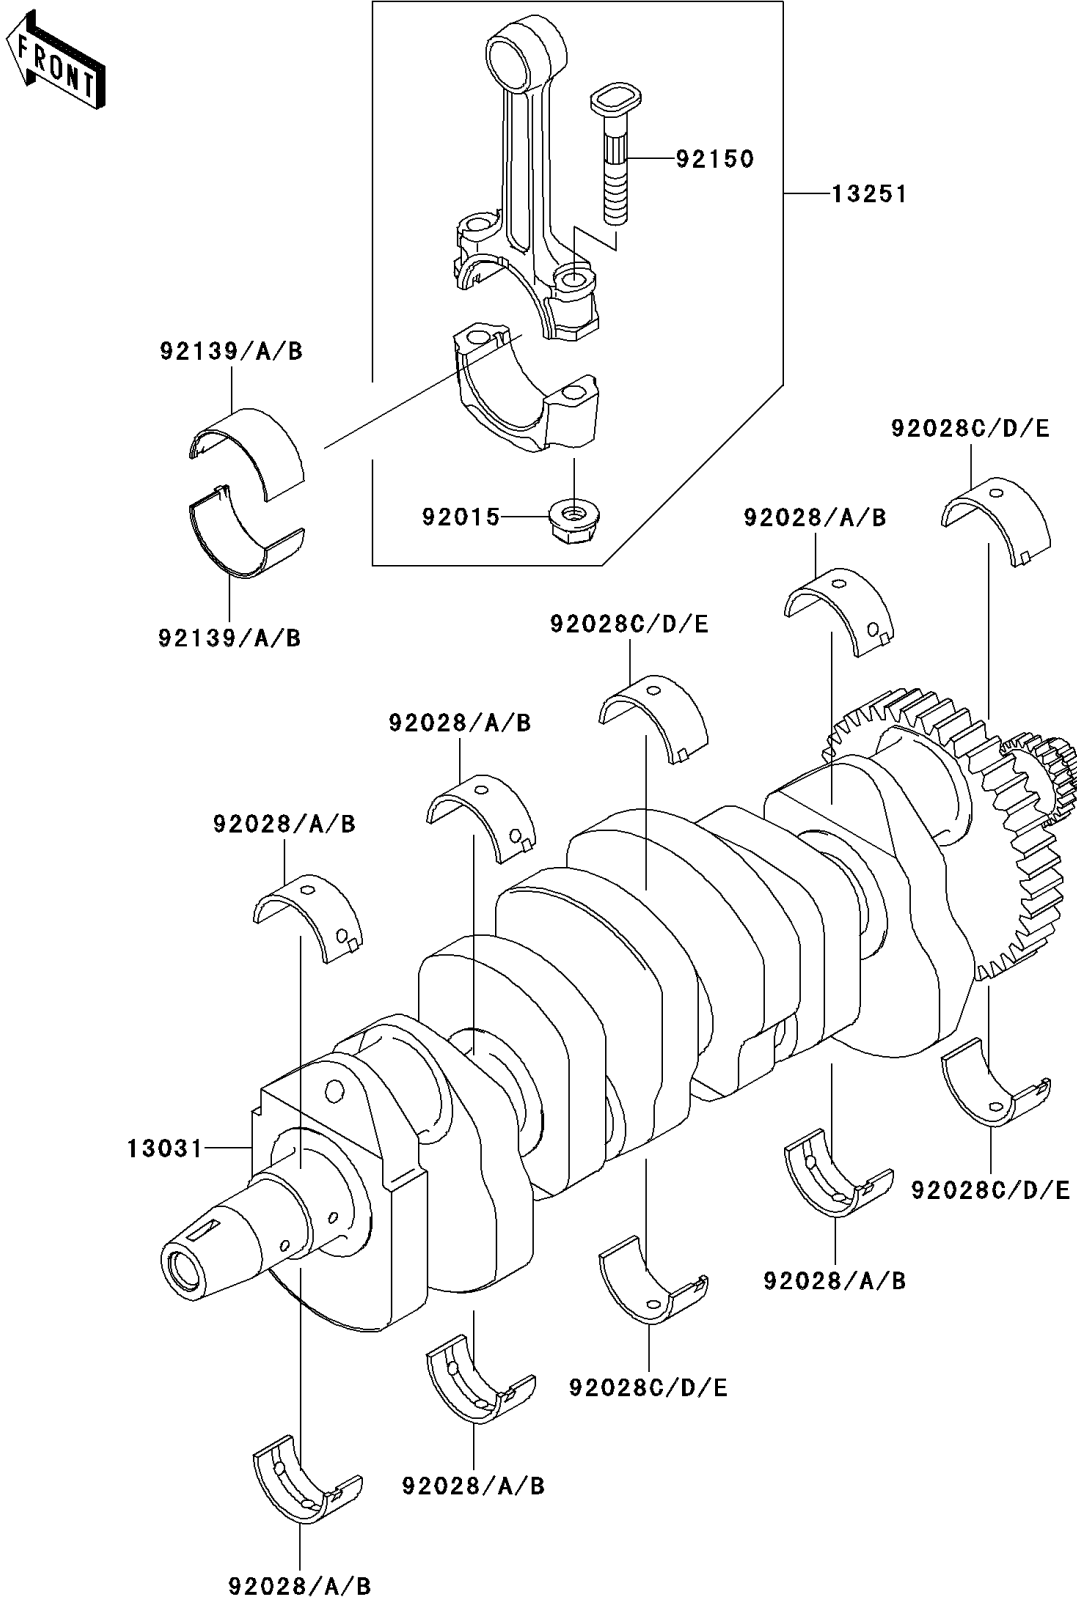

2004 Z1000 (European)

PARTS DIAGRAM

Crankshaft

E1321

2004 Z1000 (European)

PARTS LIST

Crankshaft

ITEM NAME	PART NUMBER	QUANTITY
CRANKSHAFT-COMP (Ref # 13031)	13031-0003	1
ROD-ASSY-CONNECTING,II (Ref # 13251)	13251-1145-II	4
NUT,FLANGED,8MM (Ref # 92015)	92015-1311	8
BUSHING,CRANK,BLUE (Ref # 92028)	92028-1827	6
BUSHING,CRANK,BLACK (Ref # 92028A)	92028-1828	AR
BUSHING,CRANK,BROWN (Ref # 92028B)	92028-1829	AR
BUSHING,CRANK,BLUE (Ref # 92028C)	92028-1866	4
BUSHING,CRANK,BLACK (Ref # 92028D)	92028-1867	AR
BUSHING,CRANK,BROWN (Ref # 92028E)	92028-1868	AR
BUSHING,CONNECTING ROD,BLUE (Ref # 92139)	92139-1108	8
BUSHING,CONNECTING ROD,BLACK (Ref # 92139A)	92139-1109	AR
BUSHING,CONNECTING ROD,BROWN (Ref # 92139B)	92139-1110	AR
BOLT,CONNECTING ROD,8MM (Ref # 92150)	92150-1216	8