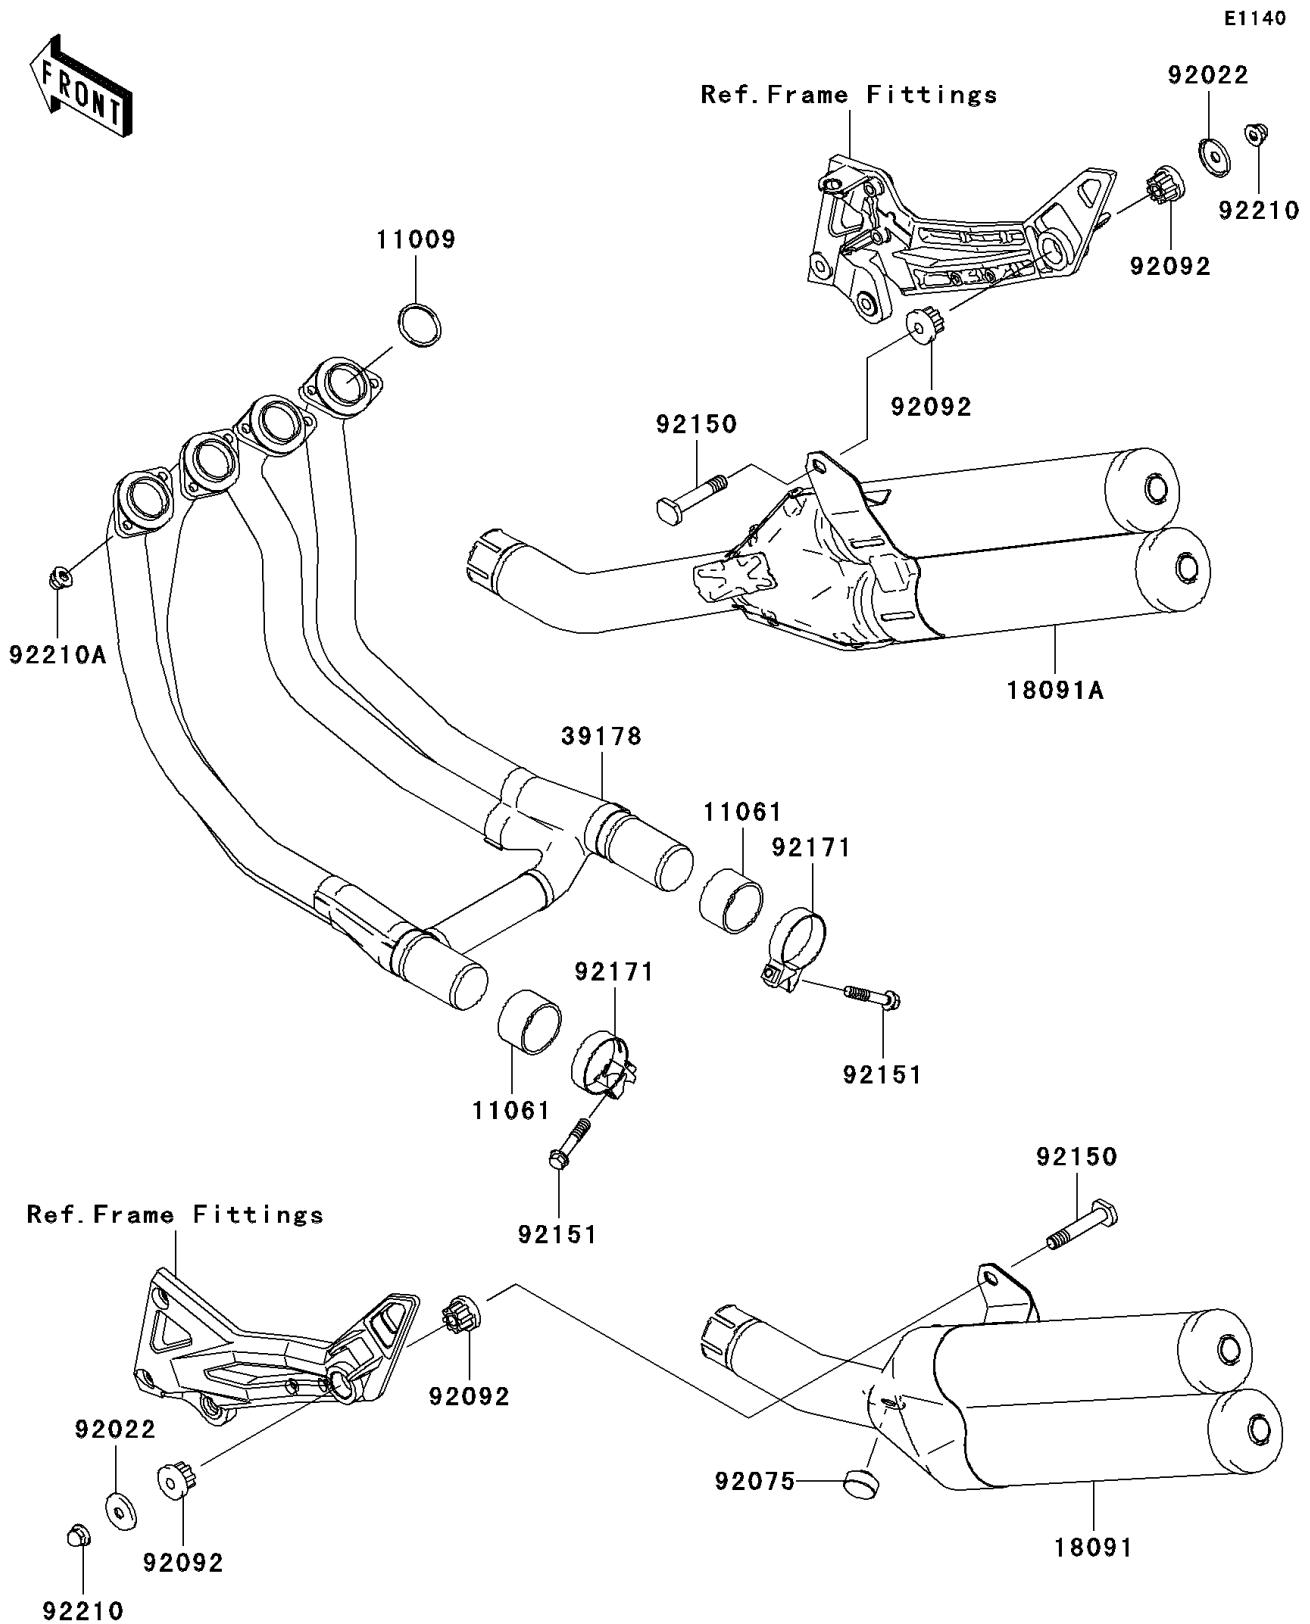

2004 Z1000 (European)

PARTS DIAGRAM

Muffler(s)