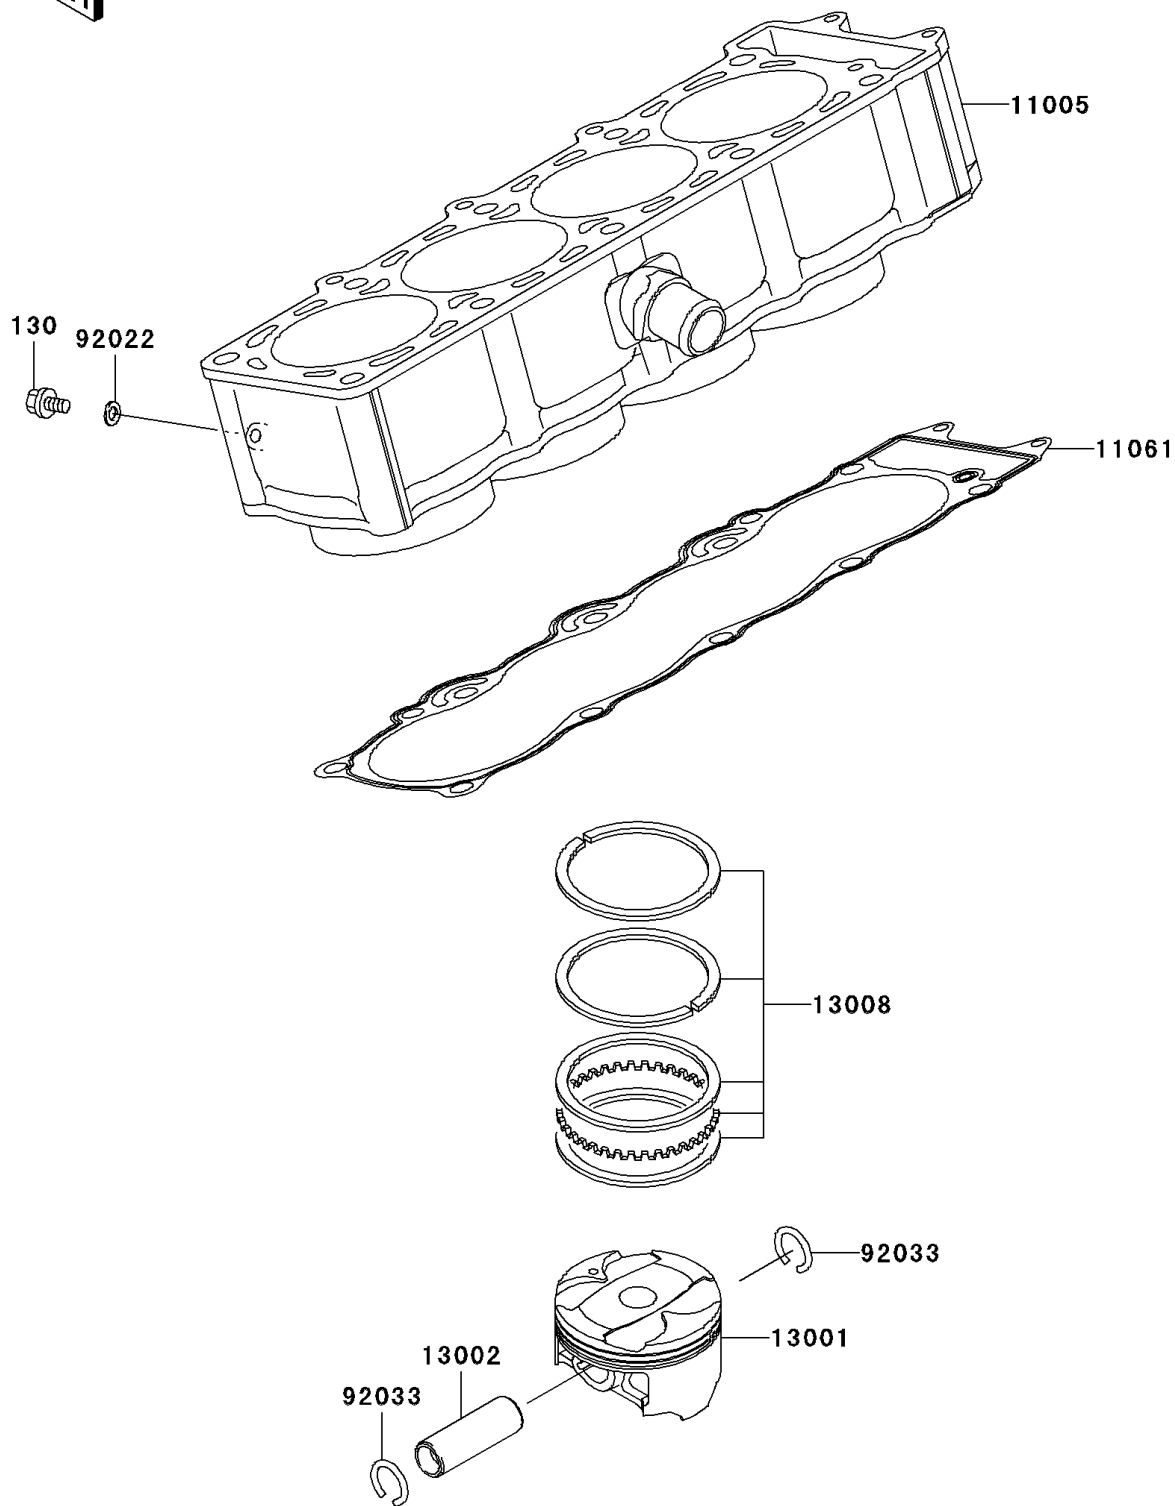

2004 Z1000 (European)

PARTS DIAGRAM

Cylinder/Piston(s)

Kawasaki

Let the Good Times Roll®

E1120

2004 Z1000 (European)

PARTS LIST

Cylinder/Piston(s)

ITEM NAME	PART NUMBER	QUANTITY
BOLT-FLANGED (Ref # 130)	130Y0610	1
CYLINDER-ENGINE (Ref # 11005)	11005-1987	1
GASKET,CYLINDER BASE (Ref # 11061)	11061-1168	1
PISTON-ENGINE (Ref # 13001)	13001-1661	4
PIN-PISTON (Ref # 13002)	13002-1129	4
RING-SET-PISTON (Ref # 13008)	13008-1217	4
WASHER,6.2X11X1 (Ref # 92022)	92022-304	1
RING-SNAP,20.5X1.2 (Ref # 92033)	92033-1099	8