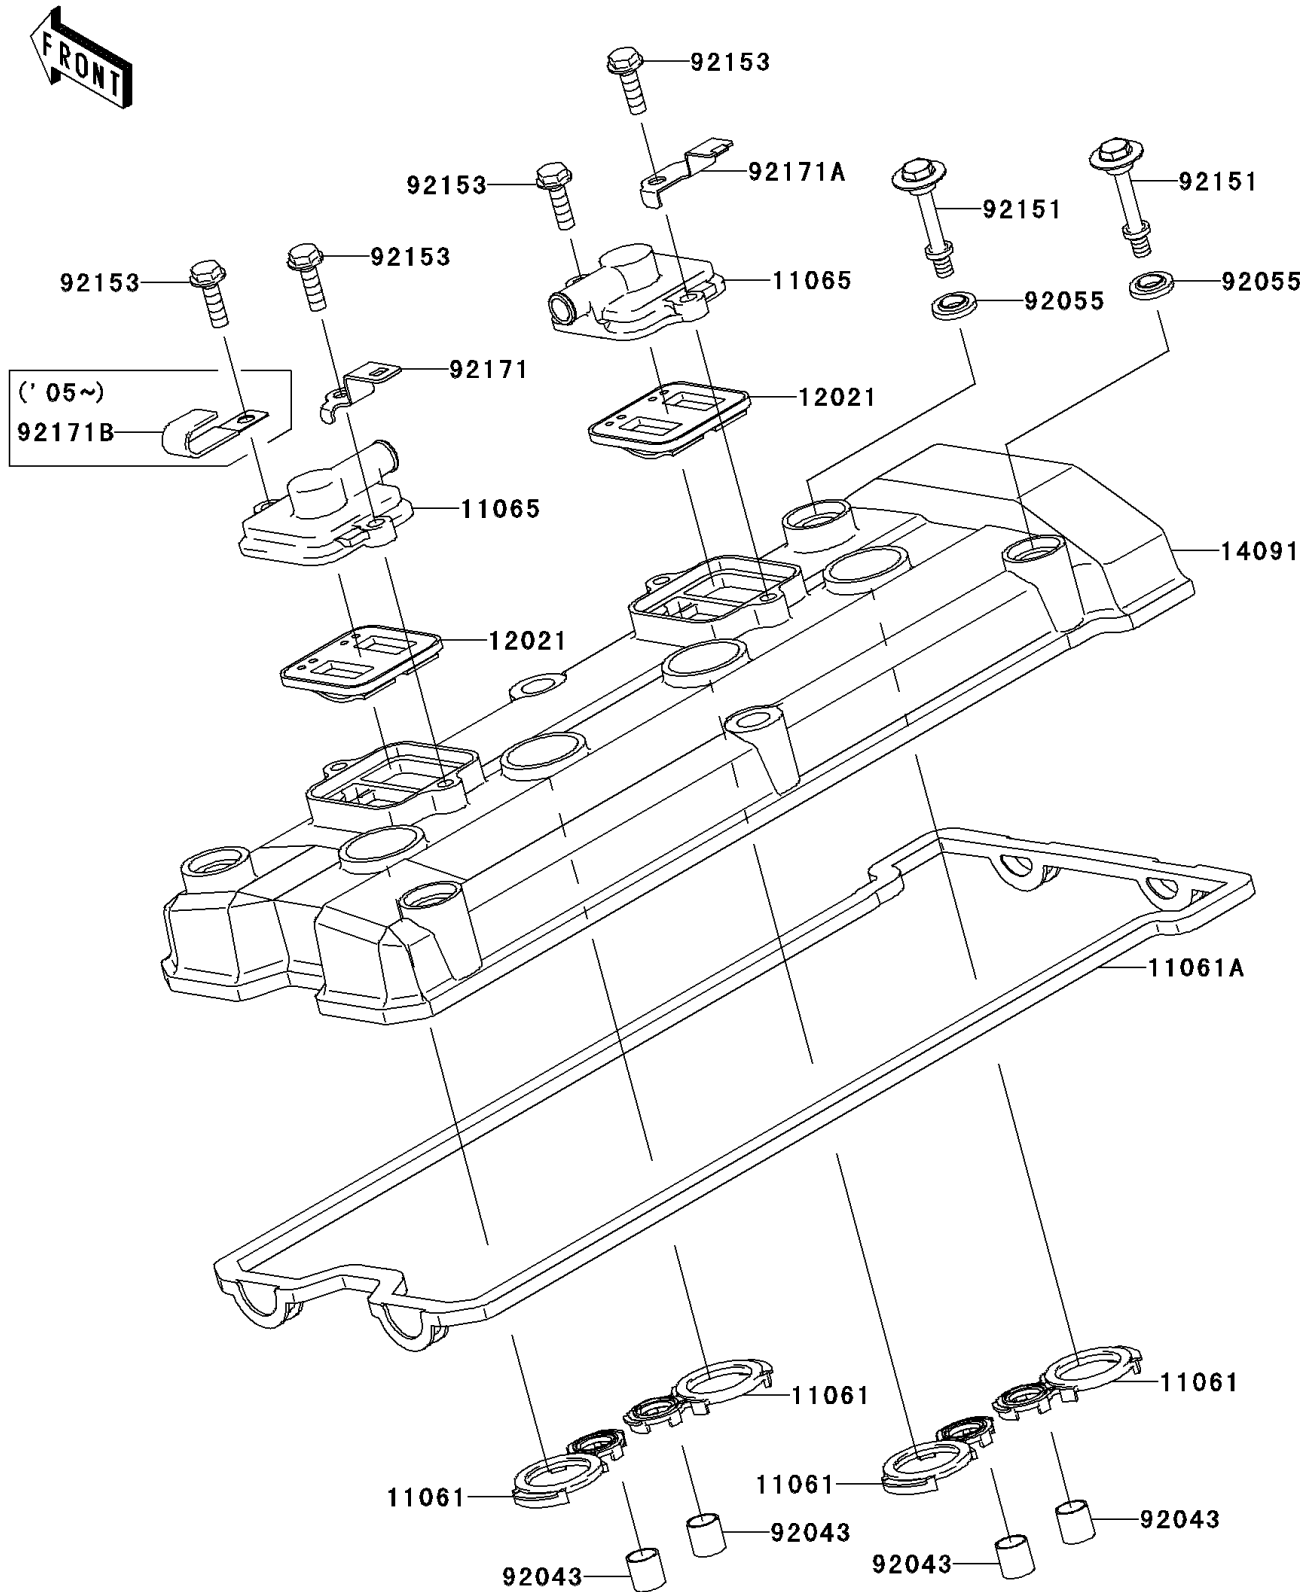

# 2003 Z1000 (European)

## PARTS DIAGRAM Cylinder Head Cover

E1112

## PARTS LIST

### Cylinder Head Cover

**ITEM NAME**

**PART NUMBER**

**QUANTITY**

---