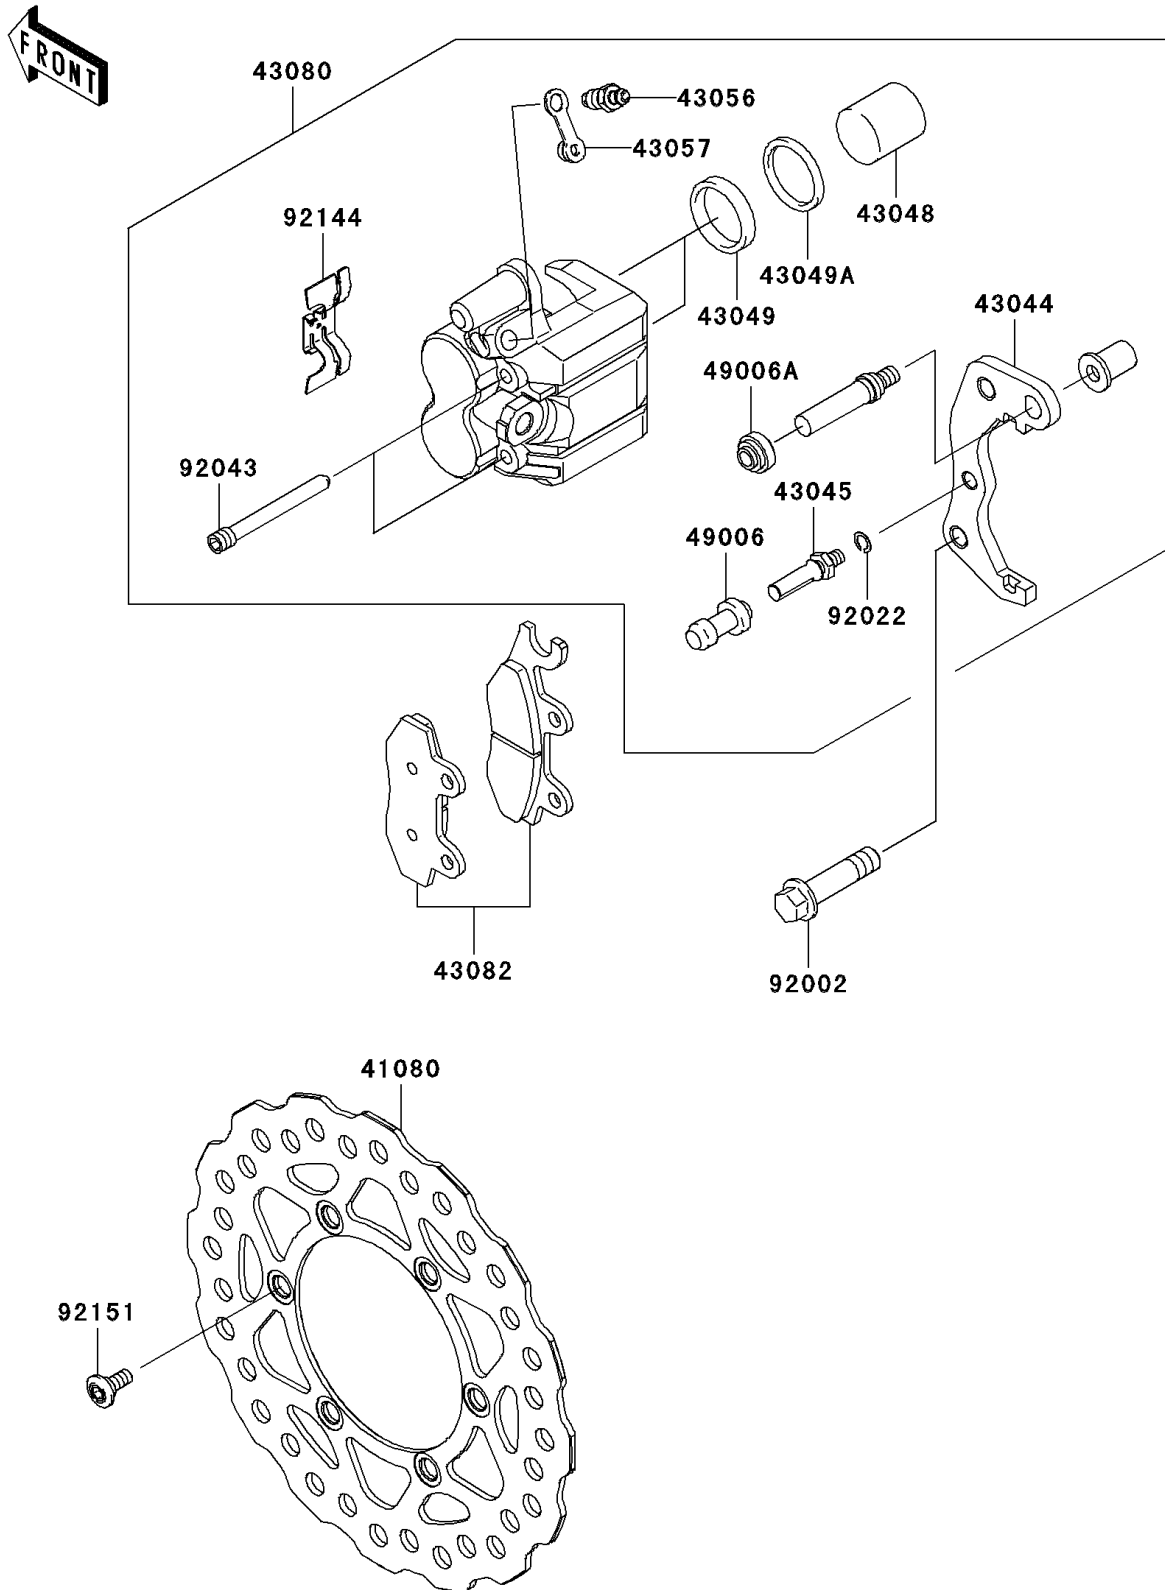

2008 KLX[®]140L

PARTS DIAGRAM

Front Brake

F2292

2008 KLX[®]140L

PARTS LIST

Front Brake

Kawasaki

Let the Good Times Roll[®]

ITEM NAME

PART NUMBER

QUANTITY
