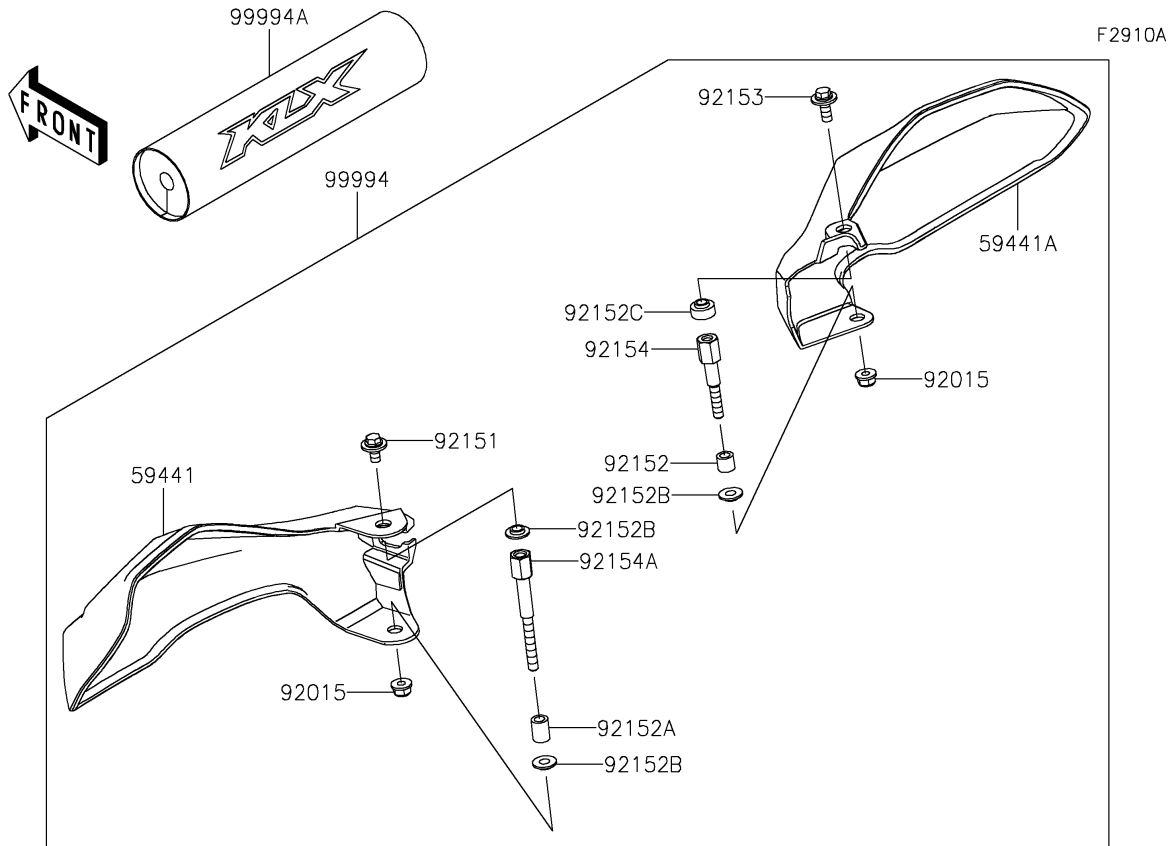

2024 KLX[®] 230R

PARTS DIAGRAM

Accessory(Handle)

2024 KLX[®] 230R

PARTS LIST

Accessory(Handle)

Kawasaki

Let the Good Times Roll[®]

ITEM NAME

PART NUMBER

QUANTITY
