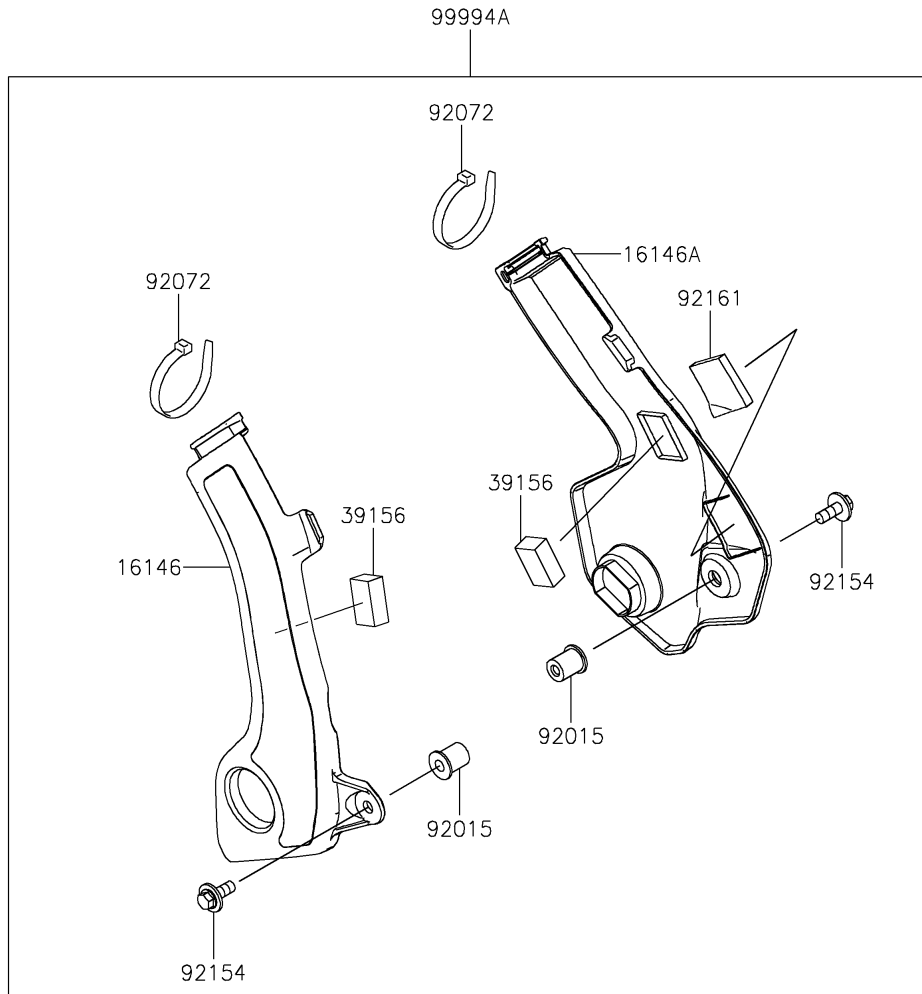

2023 KLX[®] 230R

PARTS DIAGRAM

Accessory(Frame Cover)

F2910

2023 KLX[®] 230R

PARTS LIST

Accessory(Frame Cover)

Kawasaki

Let the Good Times Roll[®]

ITEM NAME

PART NUMBER

QUANTITY
