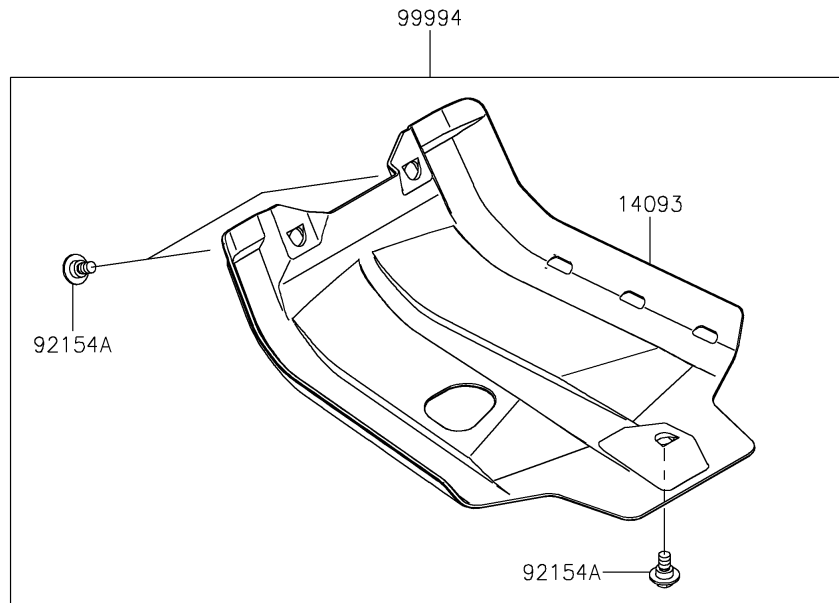

2023 KLX[®] 230R

PARTS DIAGRAM

Accessory(Frame Cover)

F2910

2023 KLX[®] 230R

PARTS LIST

Accessory(Frame Cover)

Kawasaki

Let the Good Times Roll[®]

ITEM NAME

PART NUMBER

QUANTITY
