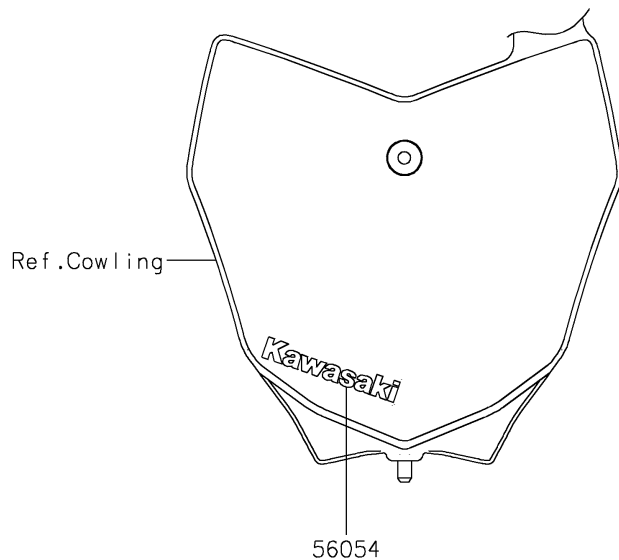

2024 KLX[®]230R

PARTS DIAGRAM

Decals(Green)(ERFNN)

F2861B

2024 KLX[®] 230R

PARTS LIST

Decals(Green)(ERFNN)

Kawasaki

Let the Good Times Roll[®]

ITEM NAME

PART NUMBER

QUANTITY
