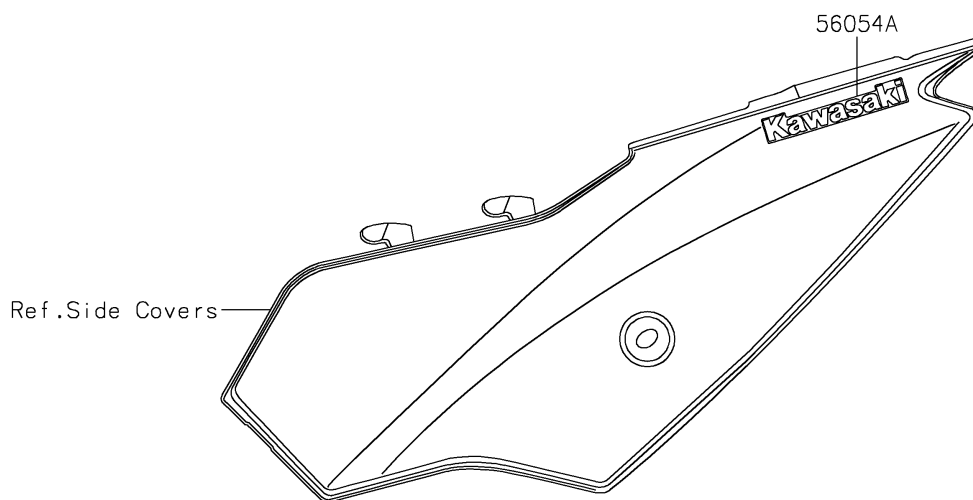

2024 KLX[®]230R

PARTS DIAGRAM

Decals(Green)(ERFNN)

F2861B

2024 KLX[®] 230R

PARTS LIST

Decals(Green)(ERFNN)

Kawasaki

Let the Good Times Roll[®]

ITEM NAME

PART NUMBER

QUANTITY
