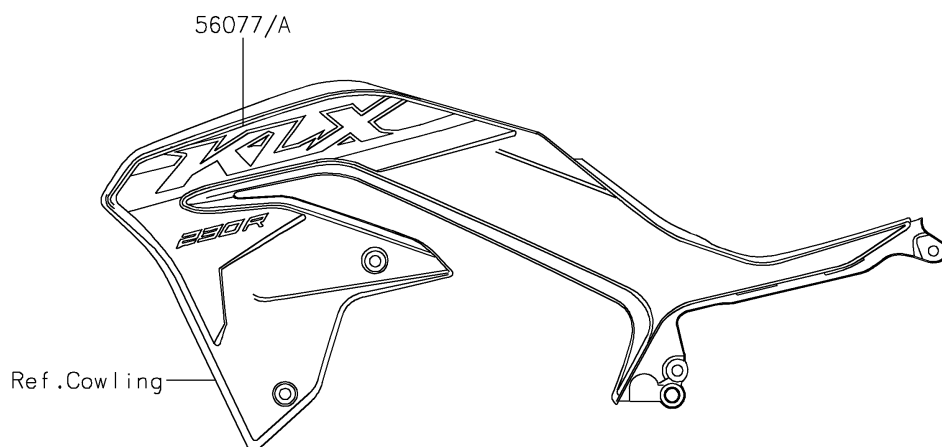

2024 KLX[®]230R

PARTS DIAGRAM

Decals(Green)(ERFNN)

F2861B

2024 KLX[®] 230R

PARTS LIST

Decals(Green)(ERFNN)

Kawasaki

Let the Good Times Roll[®]

ITEM NAME

PART NUMBER

QUANTITY
