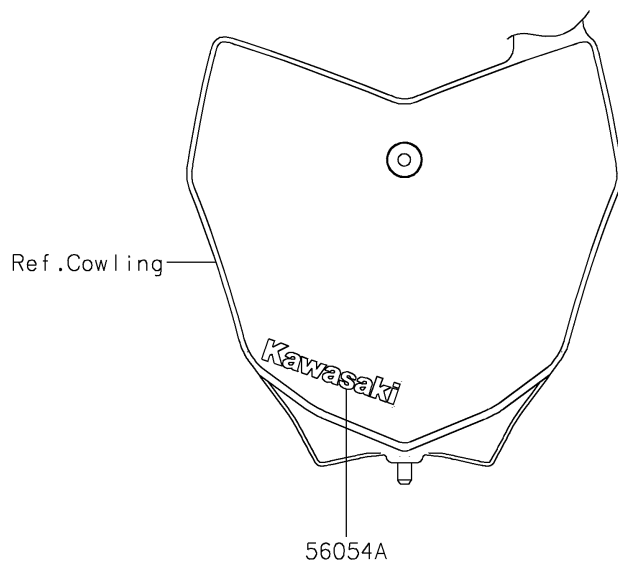

2024 KLX[®] 230R

PARTS DIAGRAM

Decals(Green)(EPFNN/EPFNL)

Kawasaki

Let the Good Times Roll[®]

F2861

2024 KLX[®] 230R

PARTS LIST

Decals(Green)(EPFNN/EPFNL)

ITEM NAME

PART NUMBER

QUANTITY
