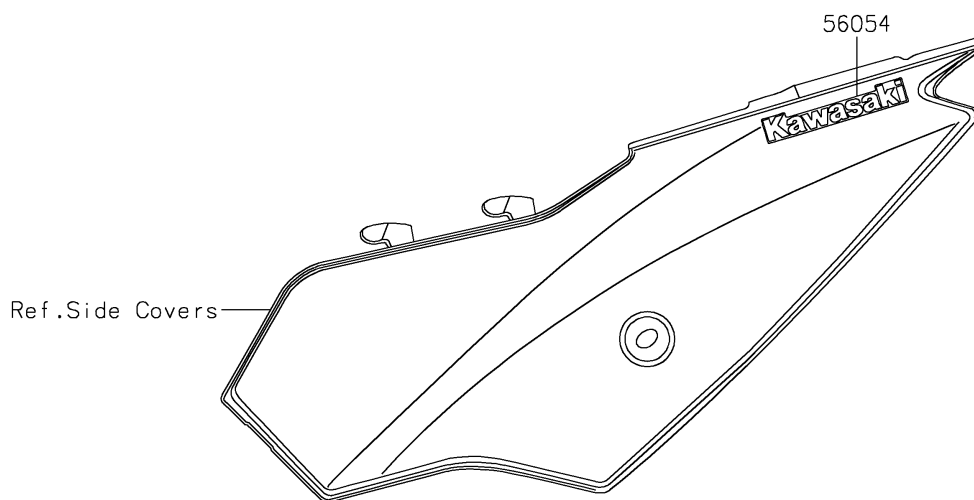

2024 KLX[®] 230R

PARTS DIAGRAM

Decals(Green)(EPFNN/EPFNL)

Kawasaki

Let the Good Times Roll[®]

F2861

2024 KLX[®] 230R

PARTS LIST

Decals(Green)(EPFNN/EPFNL)

ITEM NAME

PART NUMBER

QUANTITY
