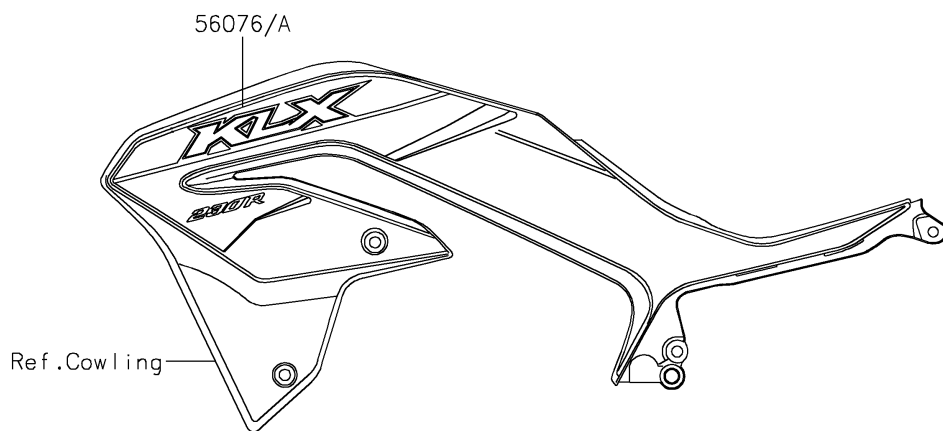

2024 KLX[®] 230R

PARTS DIAGRAM

Decals(Green)(EPFNN/EPFNL)

Kawasaki

Let the Good Times Roll[®]

F2861

2024 KLX[®] 230R

PARTS LIST

Decals(Green)(EPFNN/EPFNL)

ITEM NAME

PART NUMBER

QUANTITY
