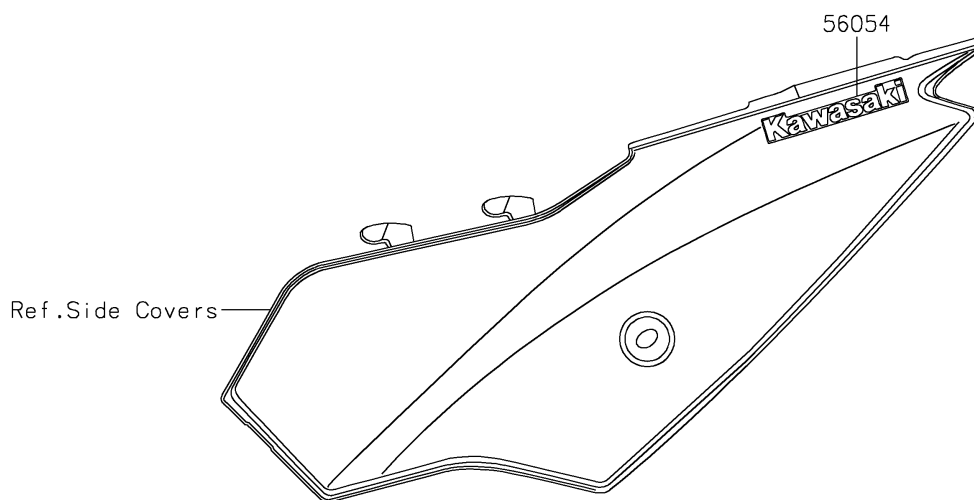

2024 KLX230R

PARTS DIAGRAM

Decals(Green)(EPFNN/EPFNL)

Kawasaki

Let the Good Times Roll®

F2861

2024 KLX230R

PARTS LIST

Decals(Green)(EPFNN/EPFNL)

ITEM NAME	PART NUMBER	QUANTITY
MARK,SIDE COVER,KAWASAKI (Ref # 56054)	56054-2602	2
MARK,KAWASAKI (Ref # 56054A)	56054-2935	1
PATTERN,SHROUD,LH (Ref # 56076)	56076-4282	1
PATTERN,SHROUD,RH (Ref # 56076A)	56076-4283	1