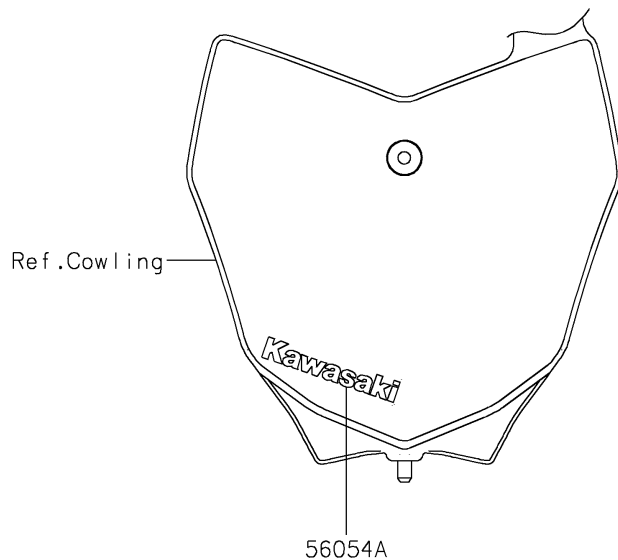

2024 KLX230R

PARTS DIAGRAM

Decals(Green)(EPFNN/EPFNL)

Kawasaki

Let the Good Times Roll®

F2861

2024 KLX230R

PARTS LIST

Decals(Green)(EPFNN/EPFNL)

ITEM NAME	PART NUMBER	QUANTITY
MARK,SIDE COVER,KAWASAKI (Ref # 56054)	56054-2602	2
MARK,KAWASAKI (Ref # 56054A)	56054-2935	1
PATTERN,SHROUD,LH (Ref # 56076)	56076-4282	1
PATTERN,SHROUD,RH (Ref # 56076A)	56076-4283	1