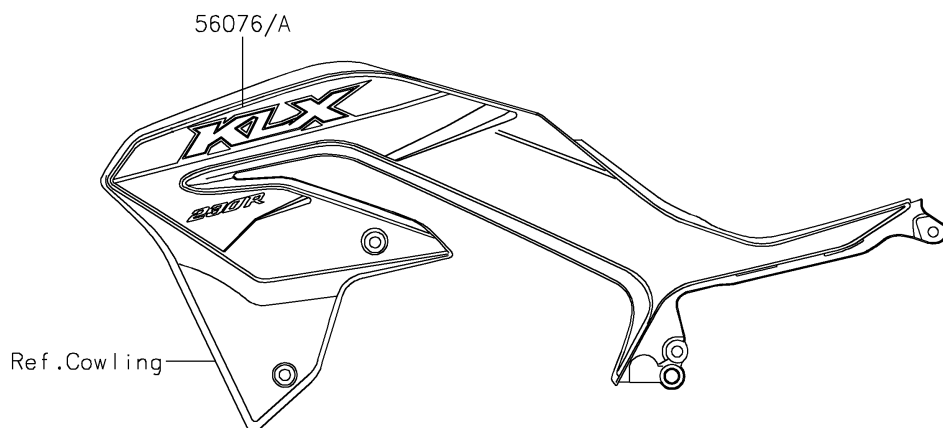

2024 KLX230R

PARTS DIAGRAM

Decals(Green)(EPFNN/EPFNL)

Kawasaki

Let the Good Times Roll®

F2861

2024 KLX230R

PARTS LIST

Decals(Green)(EPFNN/EPFNL)

ITEM NAME	PART NUMBER	QUANTITY
MARK,SIDE COVER,KAWASAKI (Ref # 56054)	56054-2602	2
MARK,KAWASAKI (Ref # 56054A)	56054-2935	1
PATTERN,SHROUD,LH (Ref # 56076)	56076-4282	1
PATTERN,SHROUD,RH (Ref # 56076A)	56076-4283	1