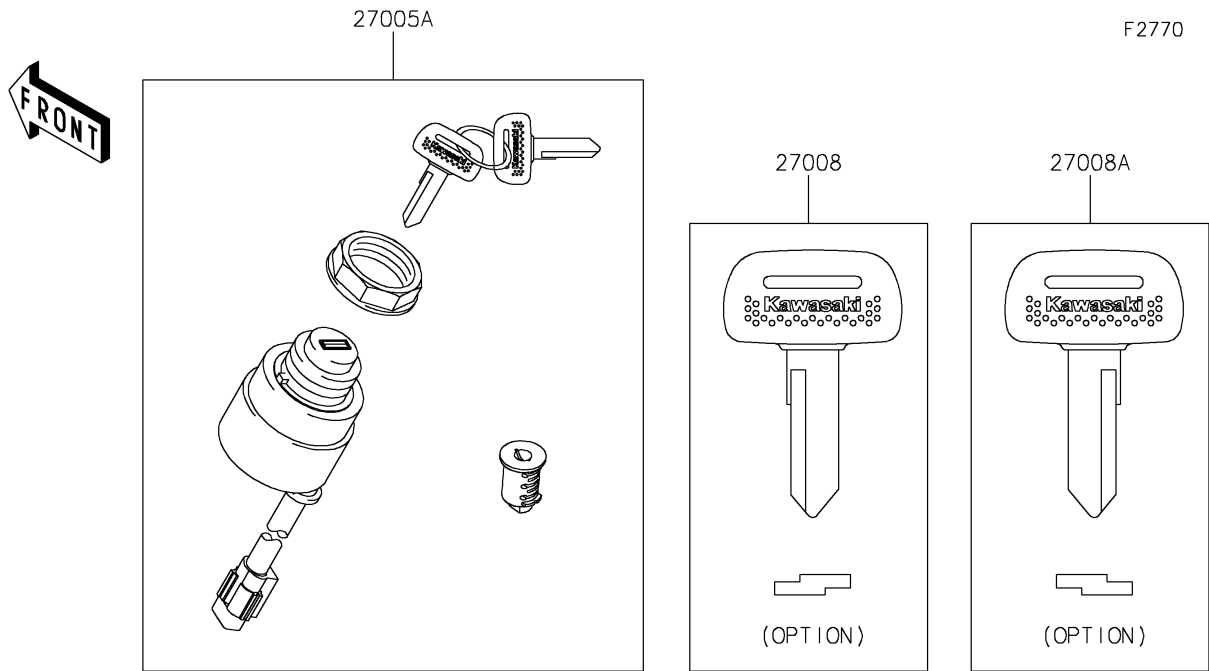

2024 KLX[®] 230R

PARTS DIAGRAM

Ignition Switch(CA)

2024 KLX[®] 230R

PARTS LIST

Ignition Switch(CA)

Kawasaki

Let the Good Times Roll[®]

ITEM NAME

PART NUMBER

QUANTITY
