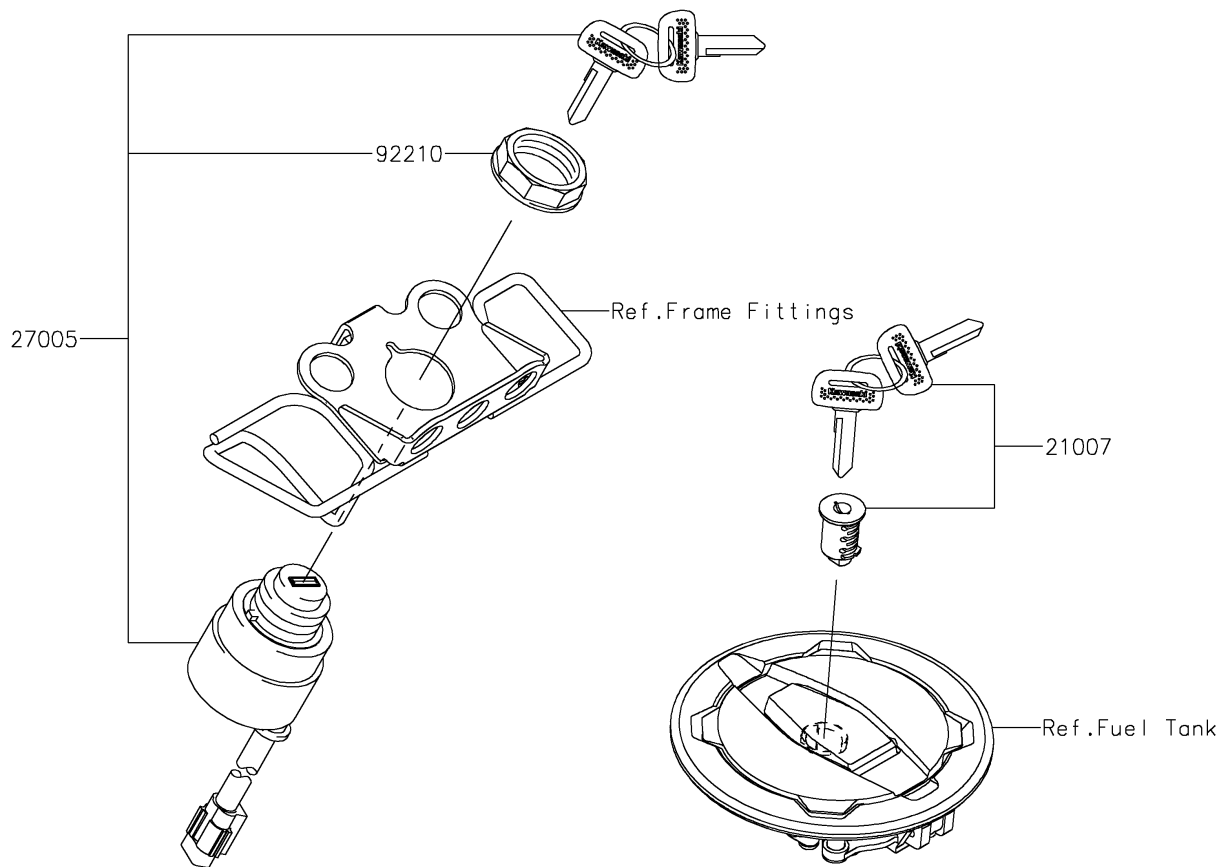

2024 KLX[®] 230R

PARTS DIAGRAM

Ignition Switch(CA)

2024 KLX[®] 230R

PARTS LIST

Ignition Switch(CA)

Kawasaki

Let the Good Times Roll[®]

ITEM NAME

PART NUMBER

QUANTITY
