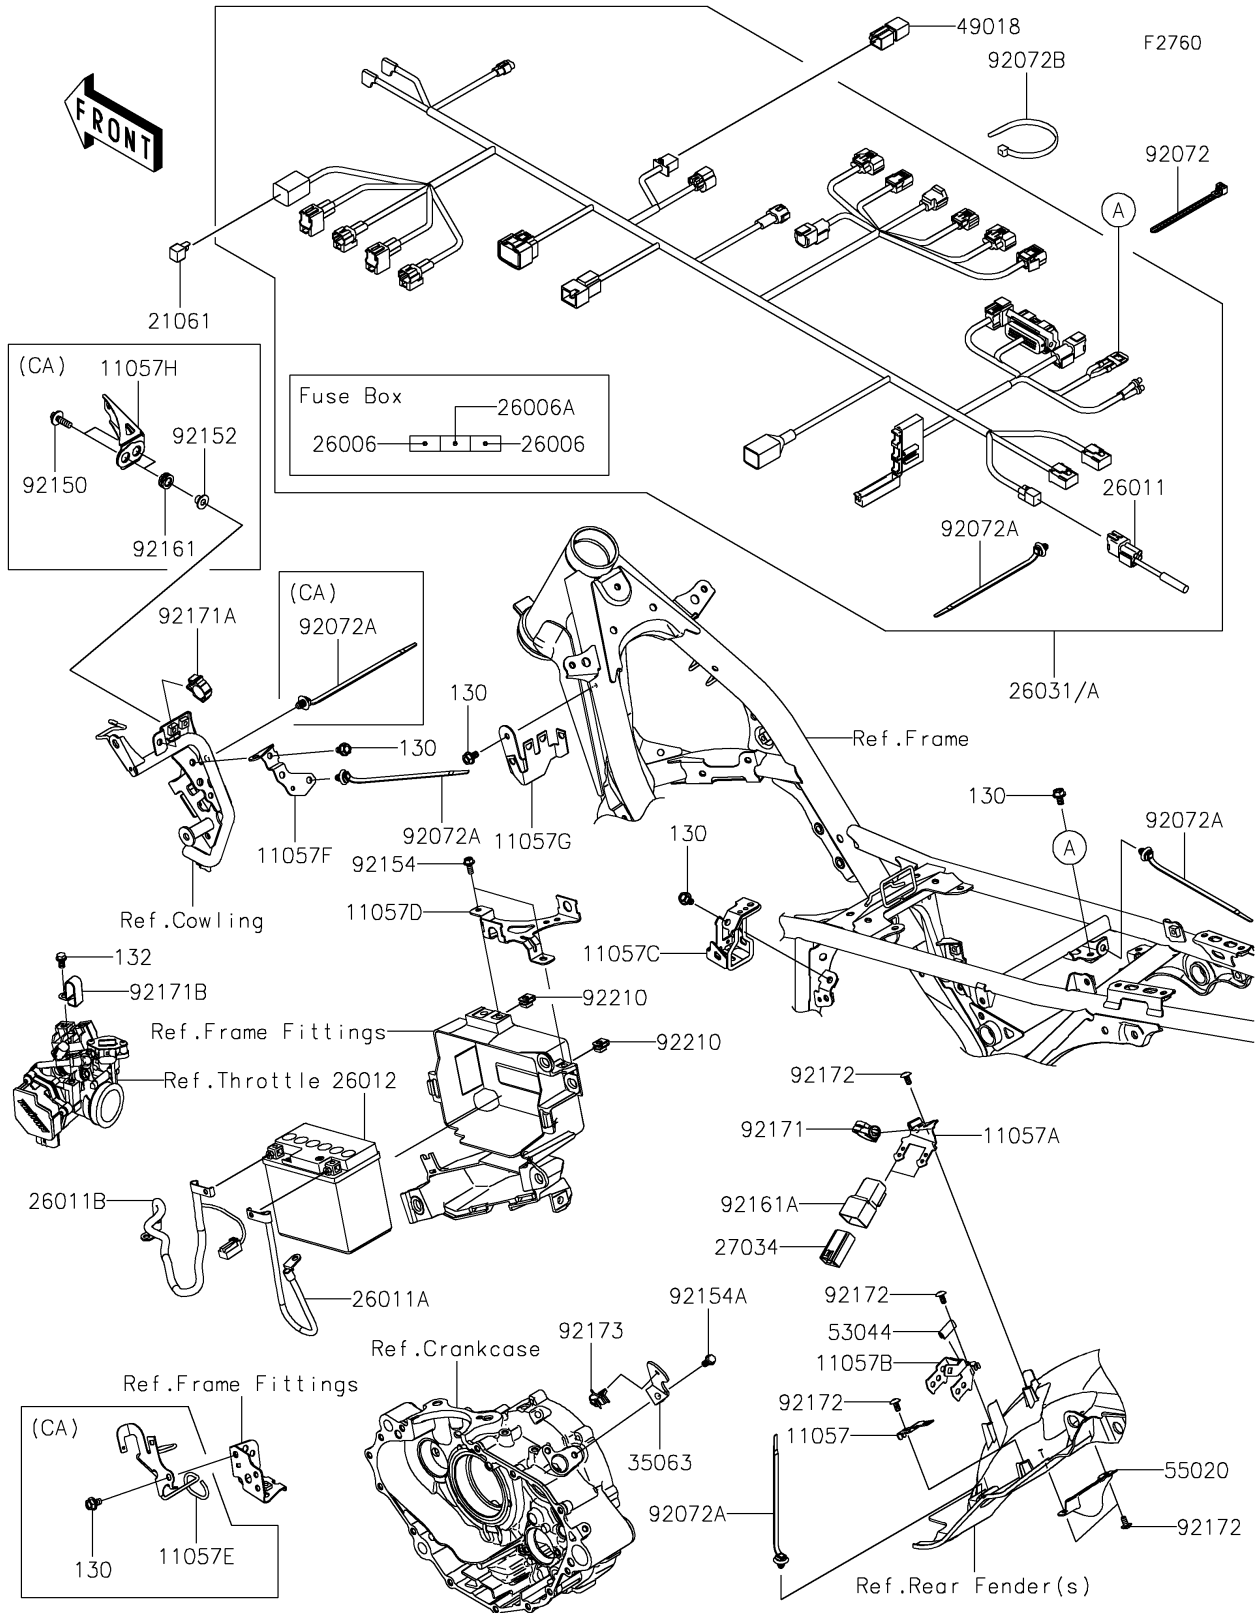

2024 KLX[®]230R

PARTS DIAGRAM

Chassis Electrical Equipment

2024 KLX[®] 230R

PARTS LIST

Chassis Electrical Equipment

ITEM NAME

PART NUMBER

QUANTITY
