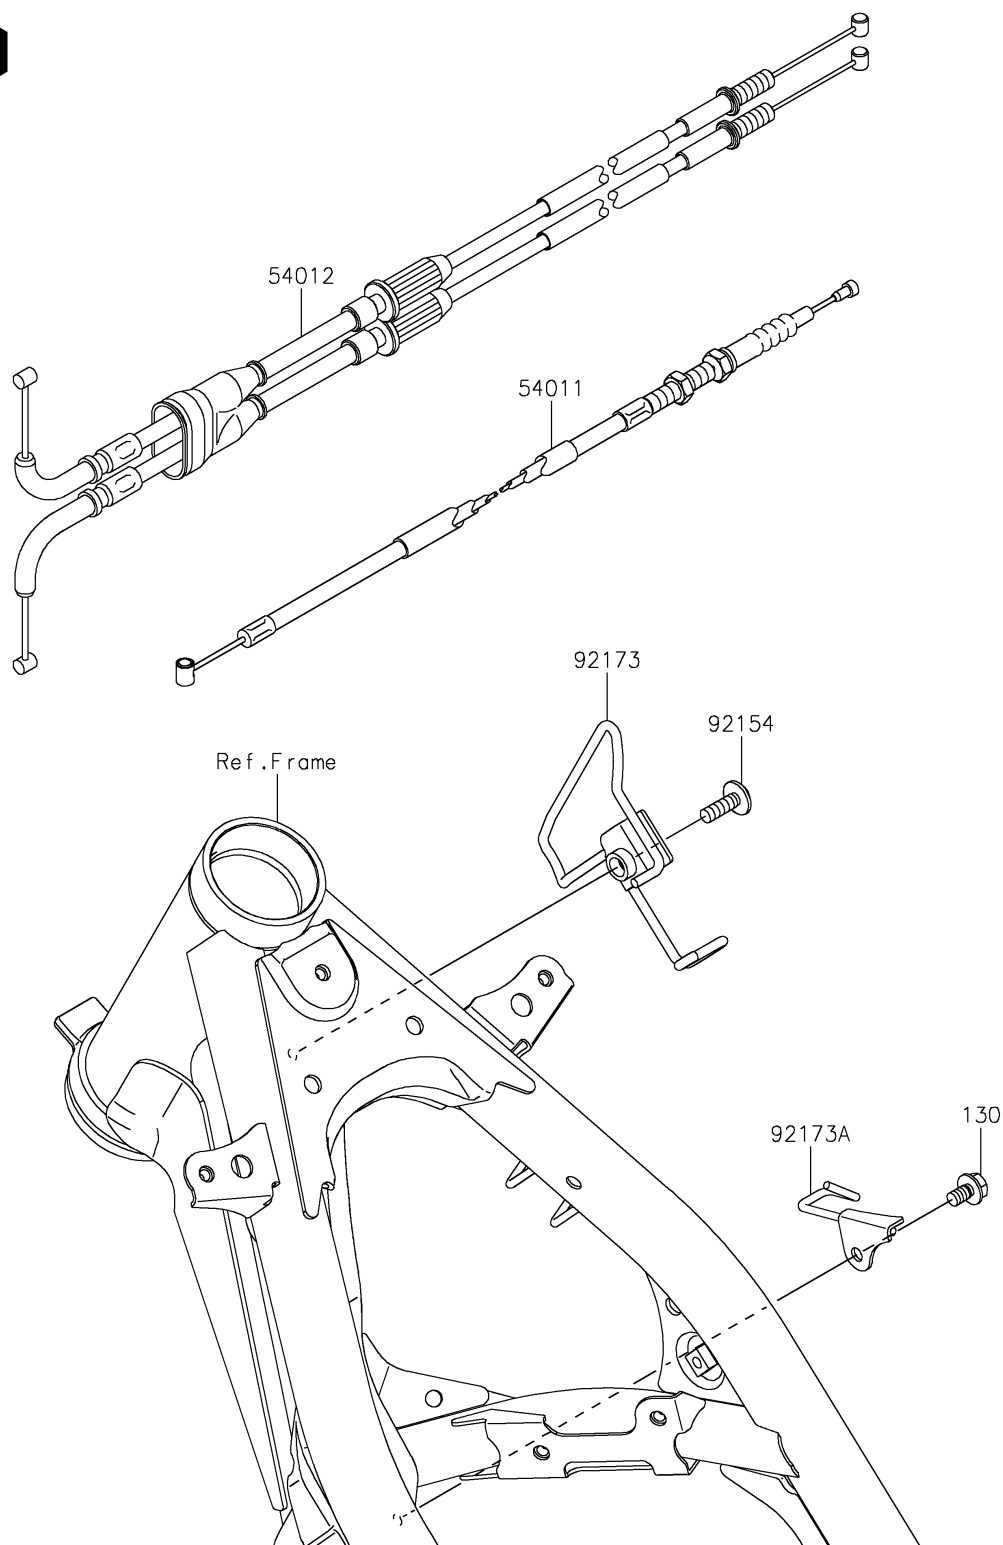

2024 KLX[®] 230R

PARTS DIAGRAM

Cables

Kawasaki

Let the Good Times Roll[®]

F2540

2024 KLX[®] 230R

PARTS LIST

Cables

ITEM NAME	PART NUMBER	QUANTITY
-----------	-------------	----------
