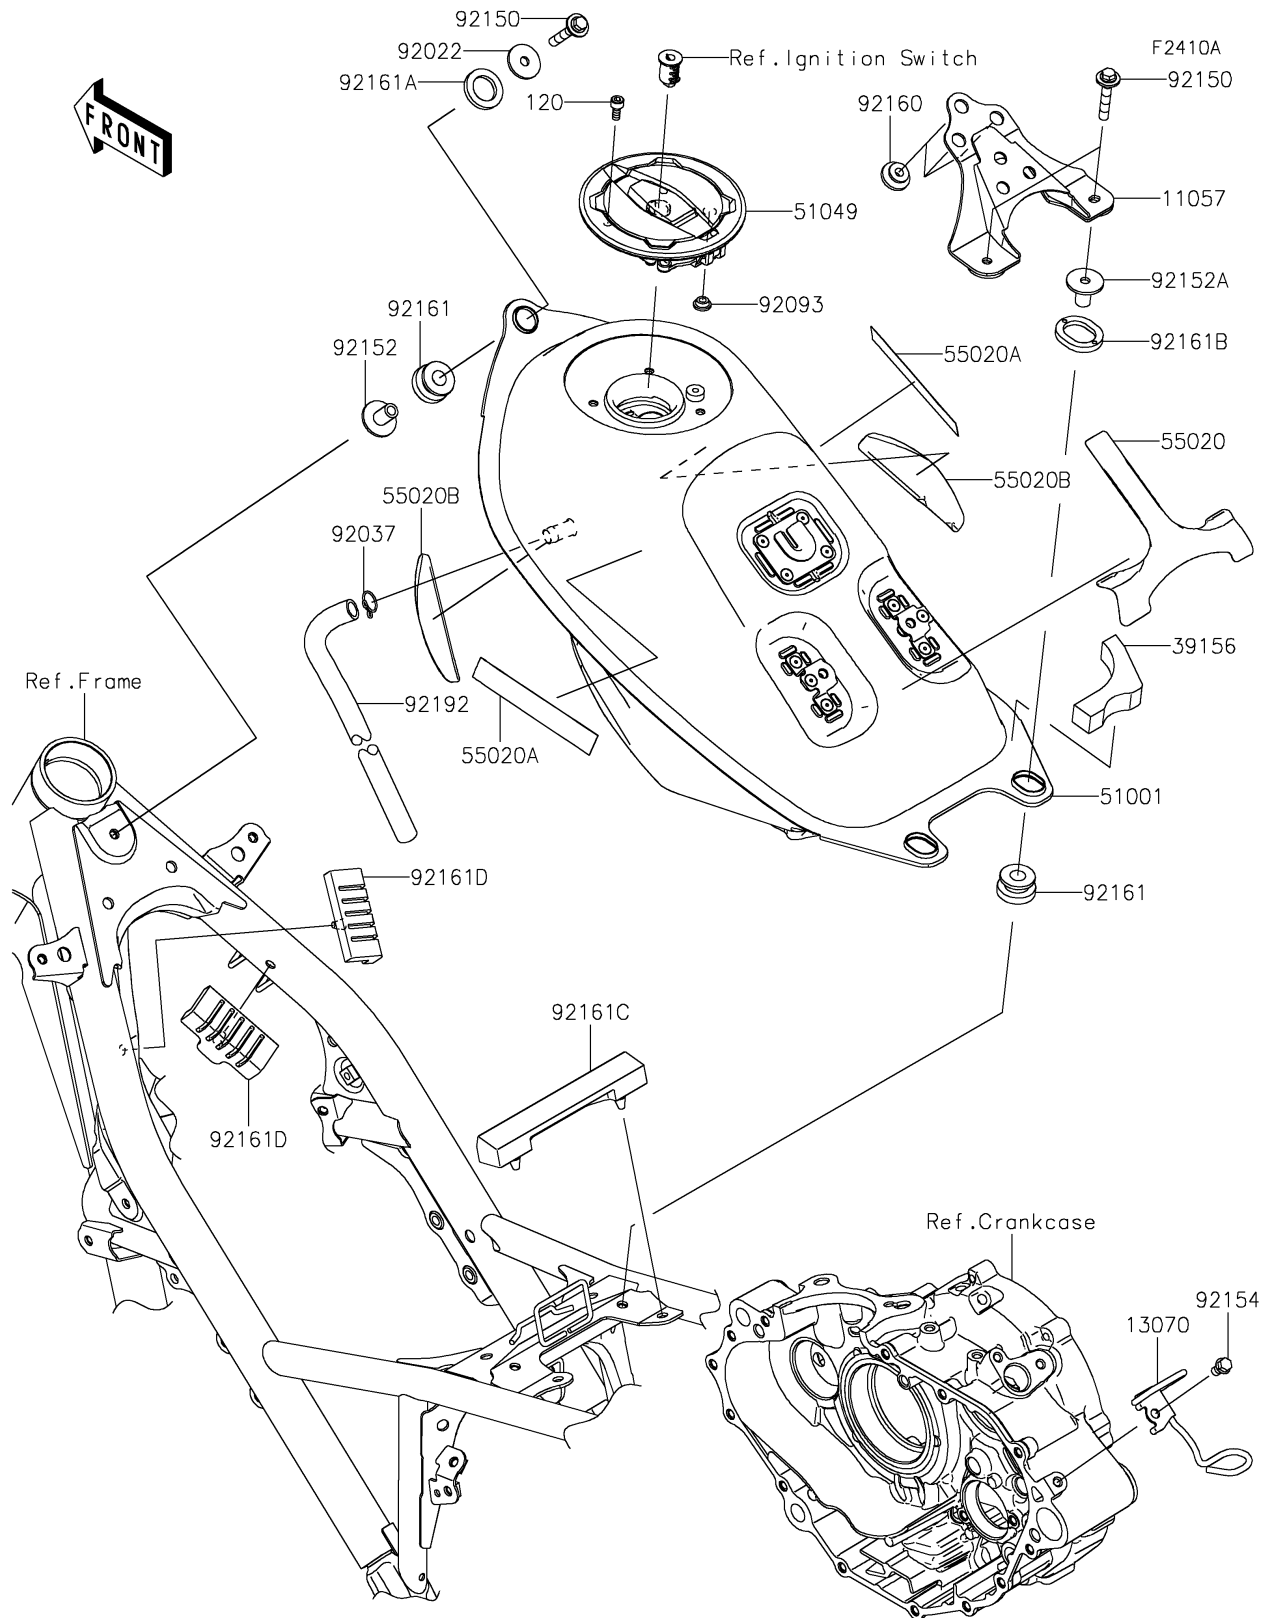

2024 KLX[®]230R

PARTS DIAGRAM

Fuel Tank(CA)

2024 KLX[®] 230R

PARTS LIST

Fuel Tank(CA)

Kawasaki

Let the Good Times Roll[®]

ITEM NAME

PART NUMBER

QUANTITY
