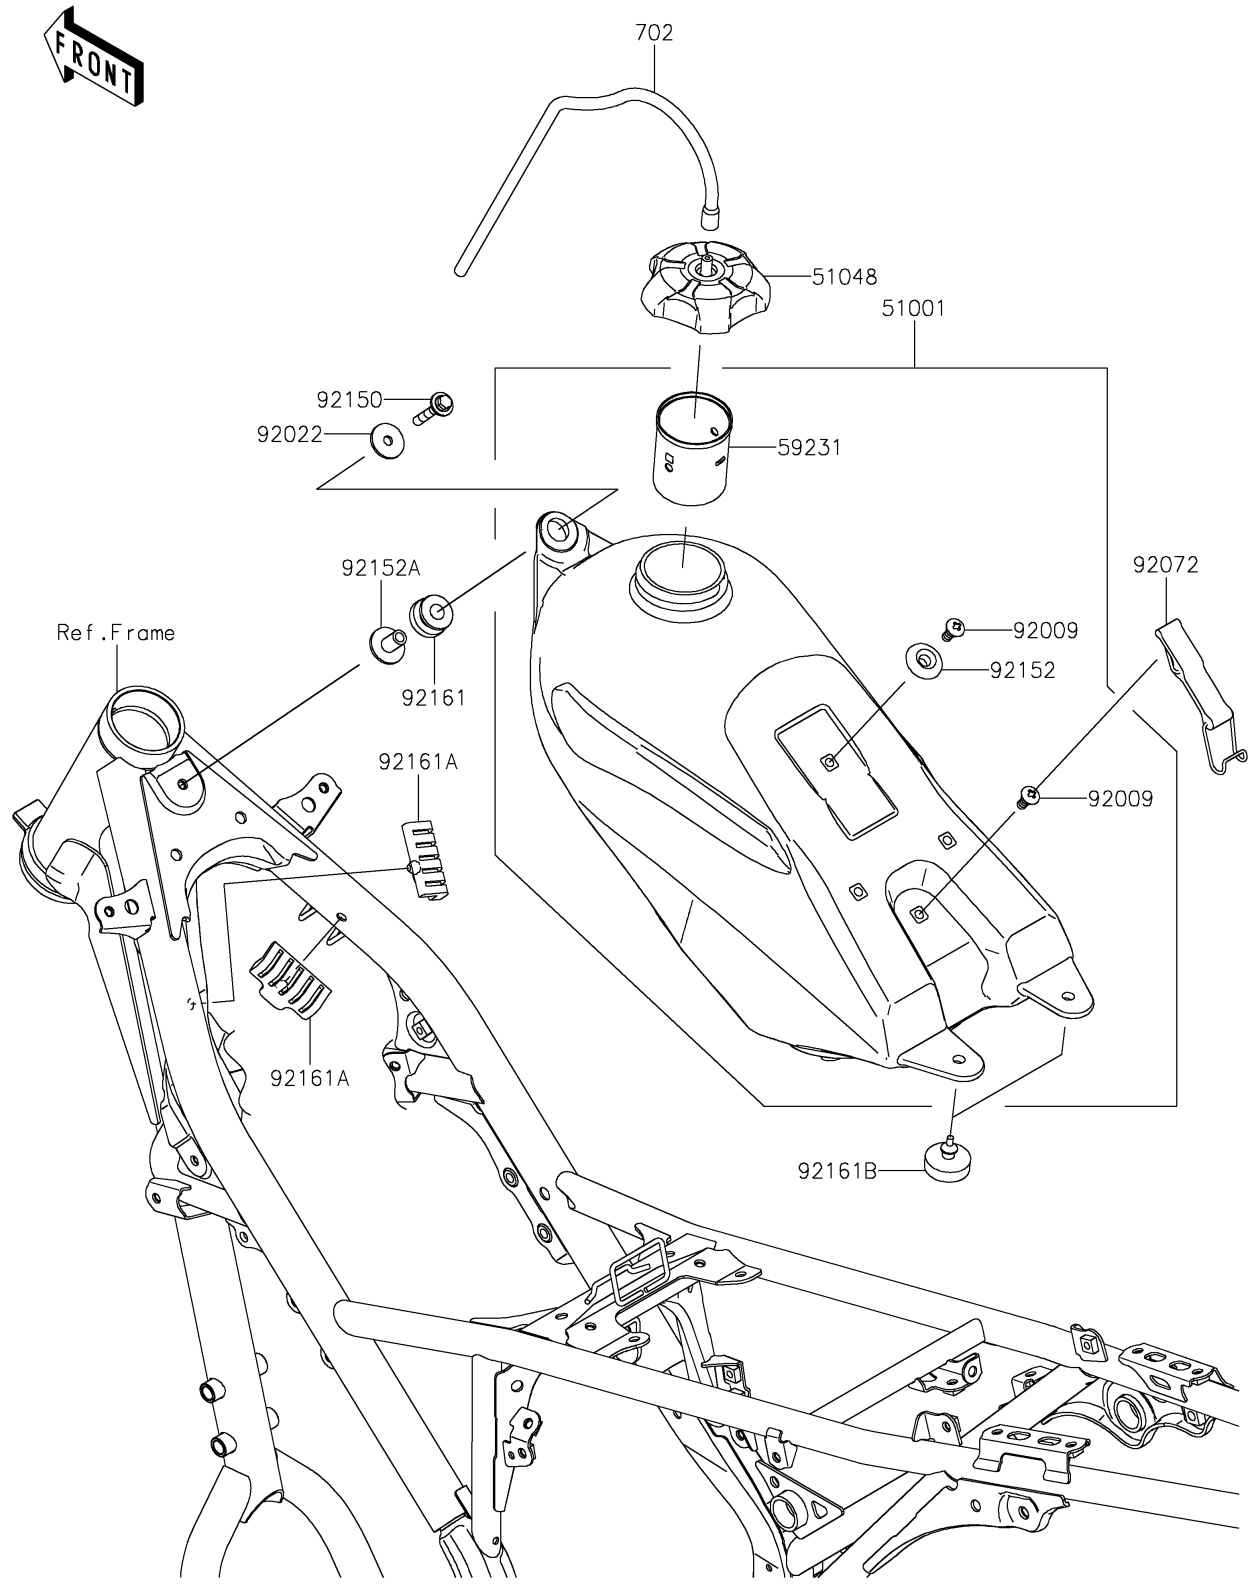

2024 KLX[®] 230R

PARTS DIAGRAM

Fuel Tank(CN,US)

F2410

2024 KLX[®] 230R

PARTS LIST

Fuel Tank(CN,US)

Kawasaki

Let the Good Times Roll[®]

ITEM NAME

PART NUMBER

QUANTITY
