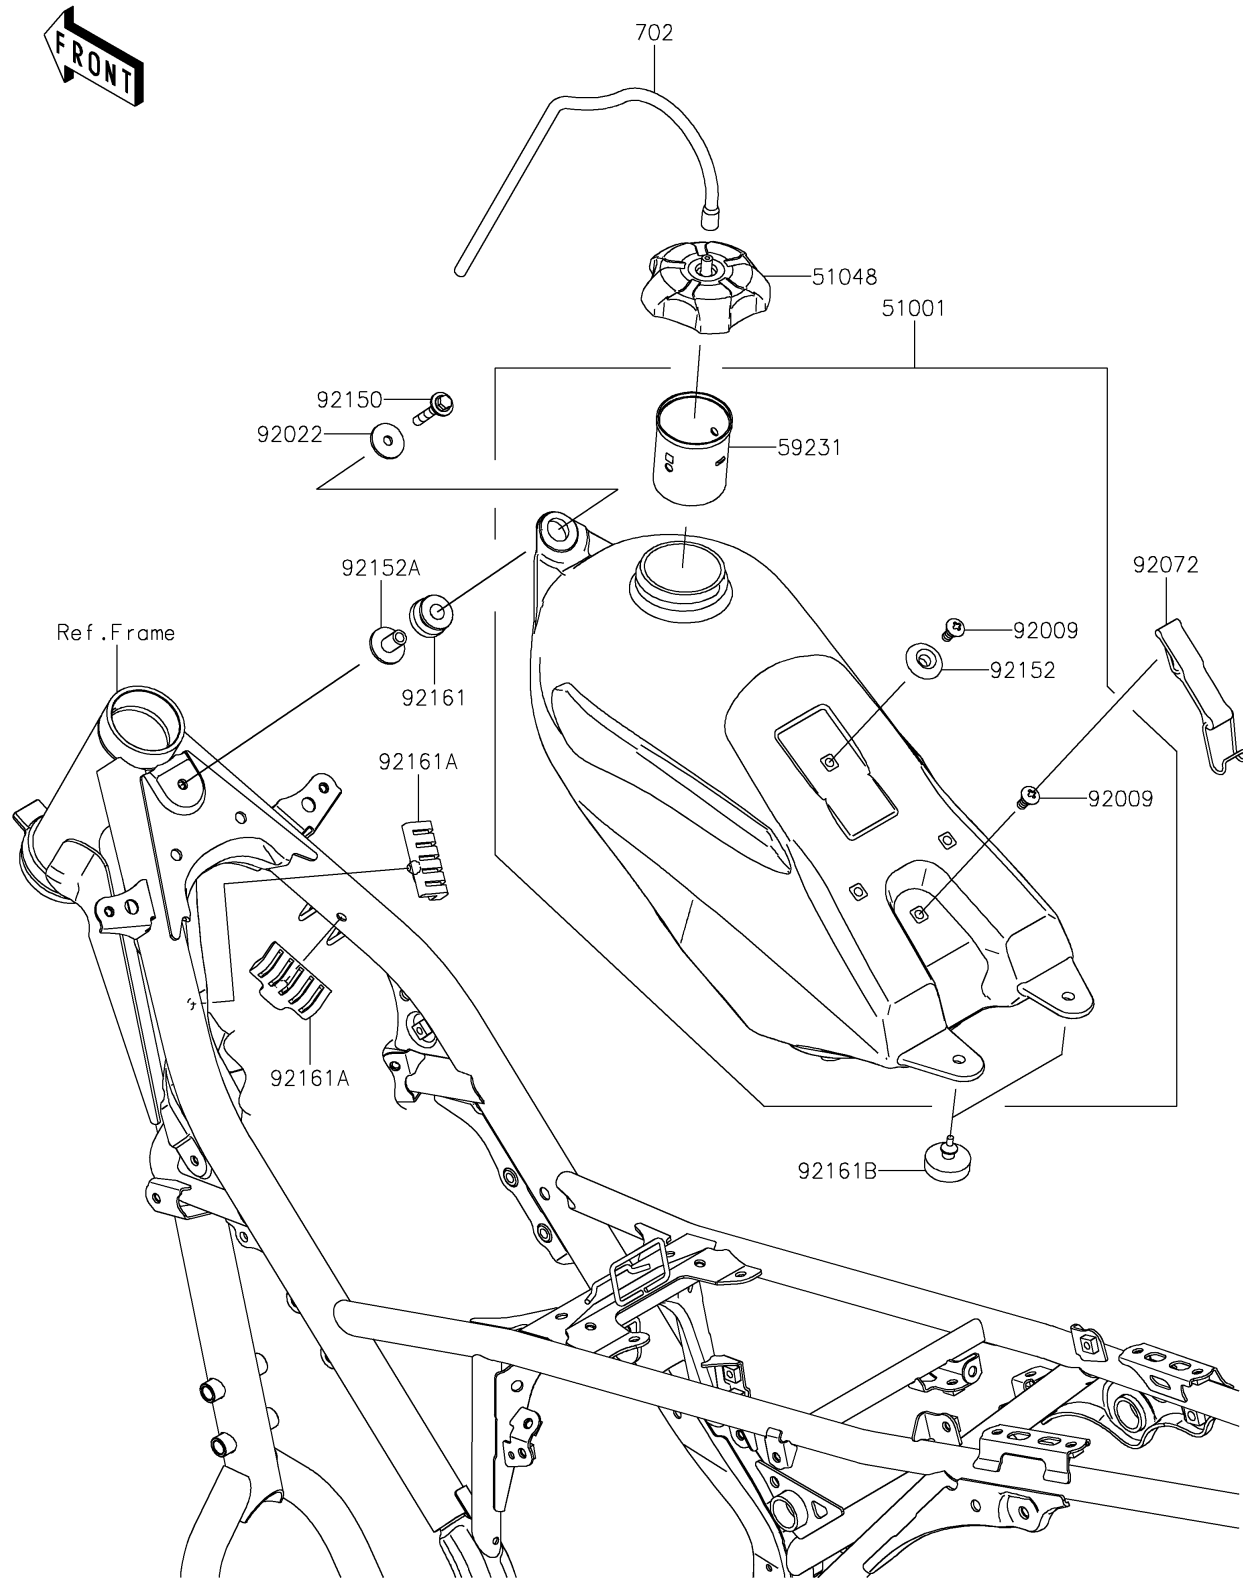

2023 KLX[®]230R

PARTS DIAGRAM

Fuel Tank(CN,US)

F2410

2023 KLX[®] 230R

PARTS LIST

Fuel Tank(CN,US)

Kawasaki

Let the Good Times Roll[®]

ITEM NAME

PART NUMBER

QUANTITY
