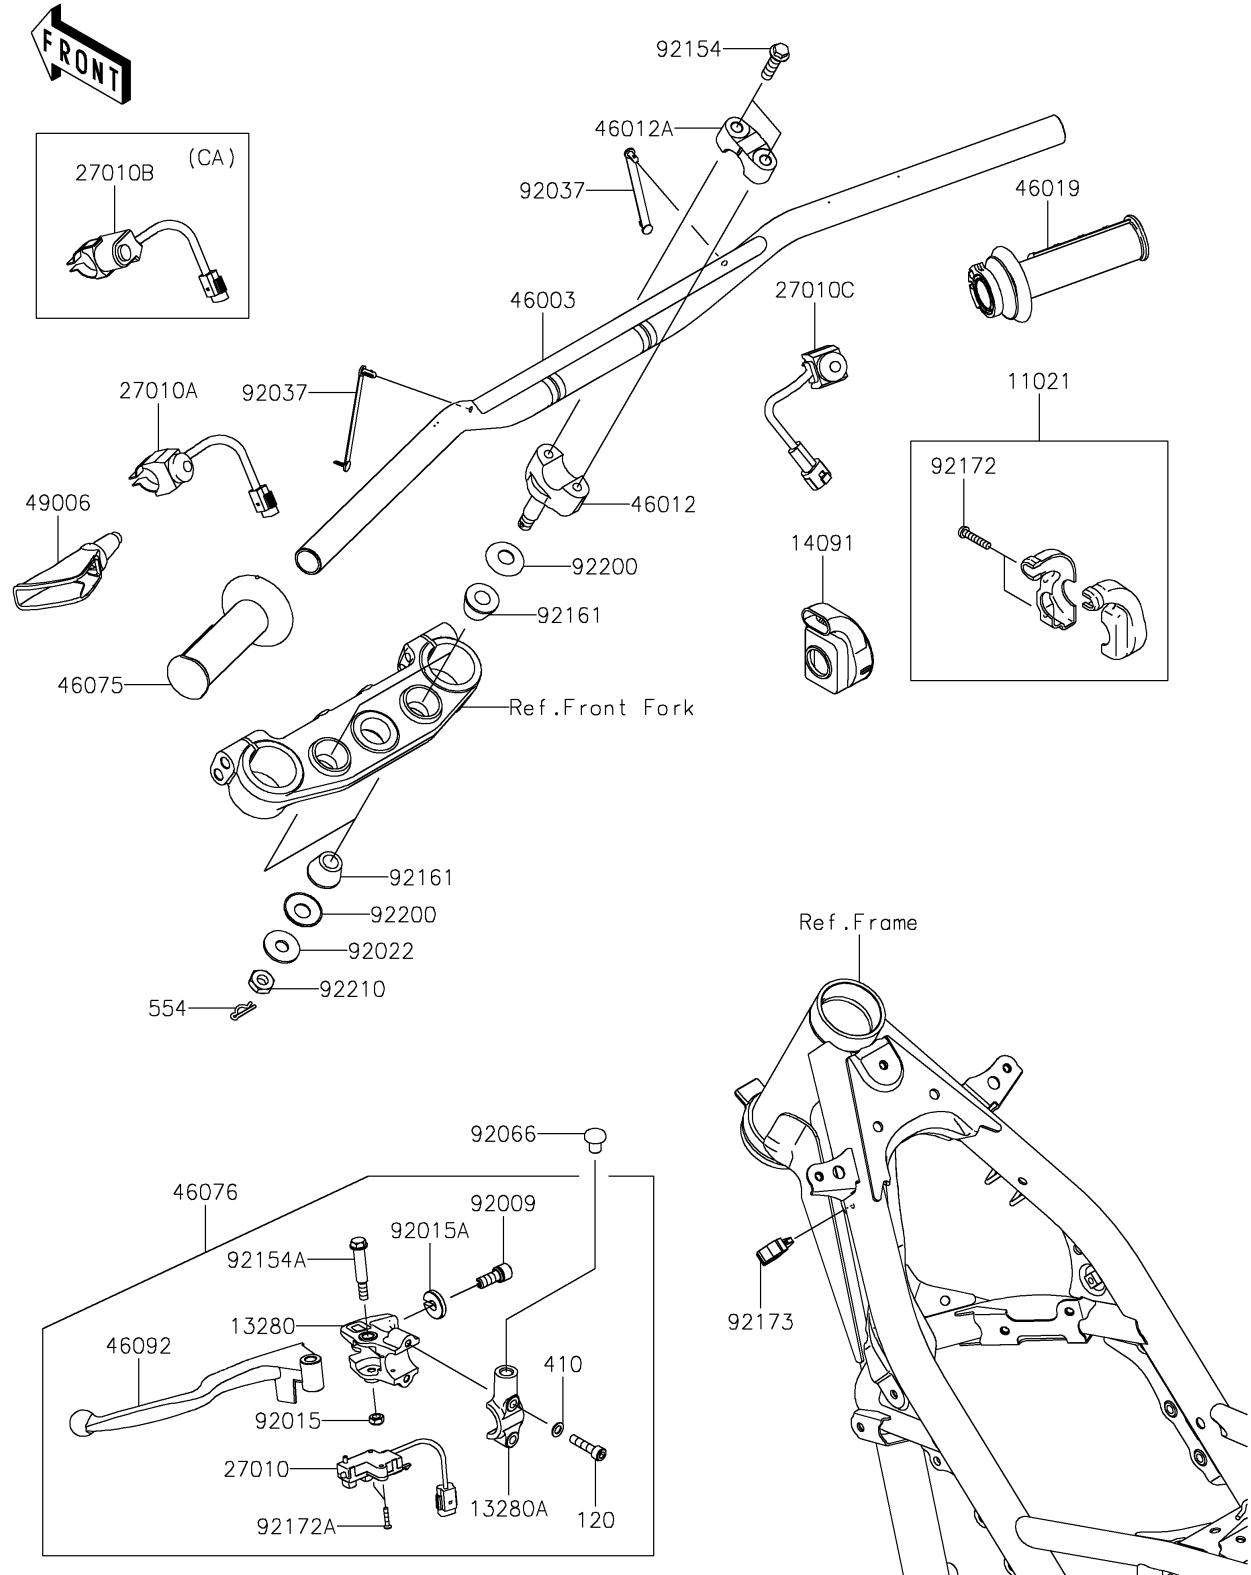

2024 KLX[®]230R

PARTS DIAGRAM

Handlebar

F2310

2024 KLX[®] 230R

PARTS LIST

Handlebar

ITEM NAME

PART NUMBER

QUANTITY
