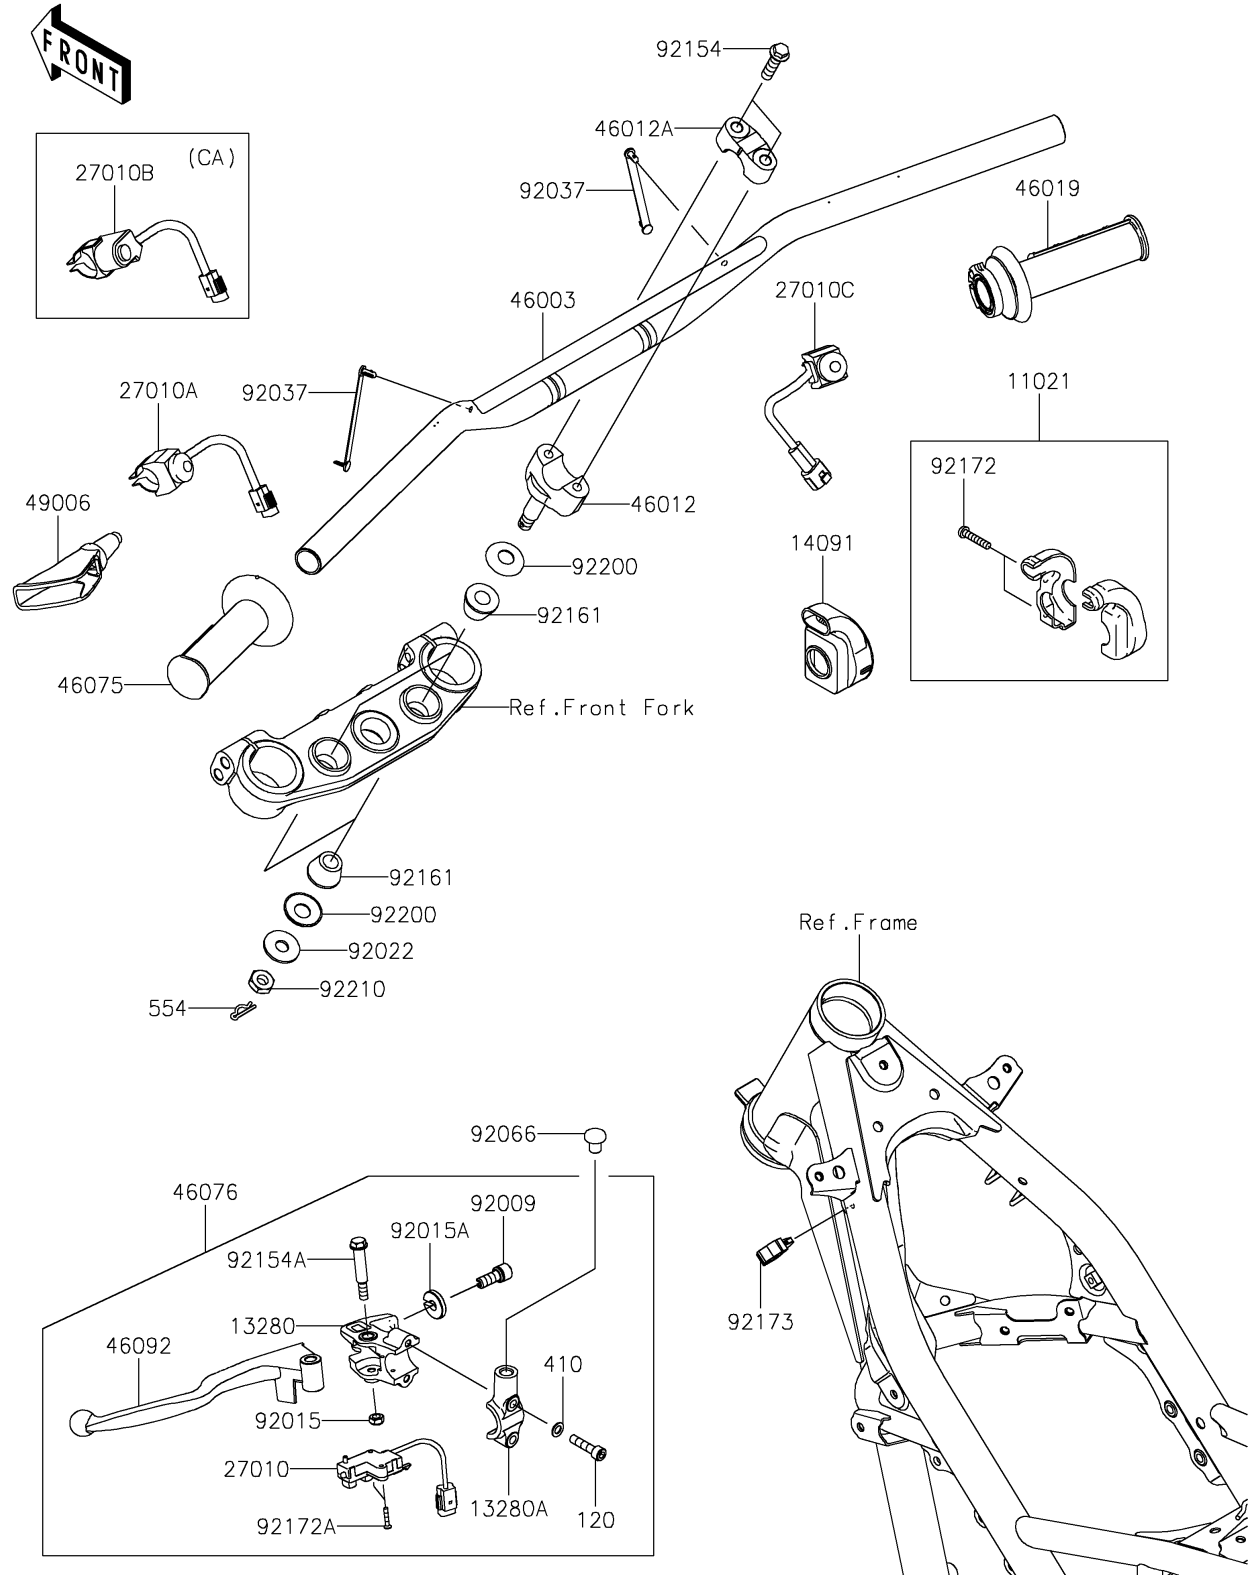

2023 KLX[®]230R

PARTS DIAGRAM

Handlebar

F2310

2023 KLX[®] 230R

PARTS LIST

Handlebar

Kawasaki

Let the Good Times Roll[®]

ITEM NAME

PART NUMBER

QUANTITY
