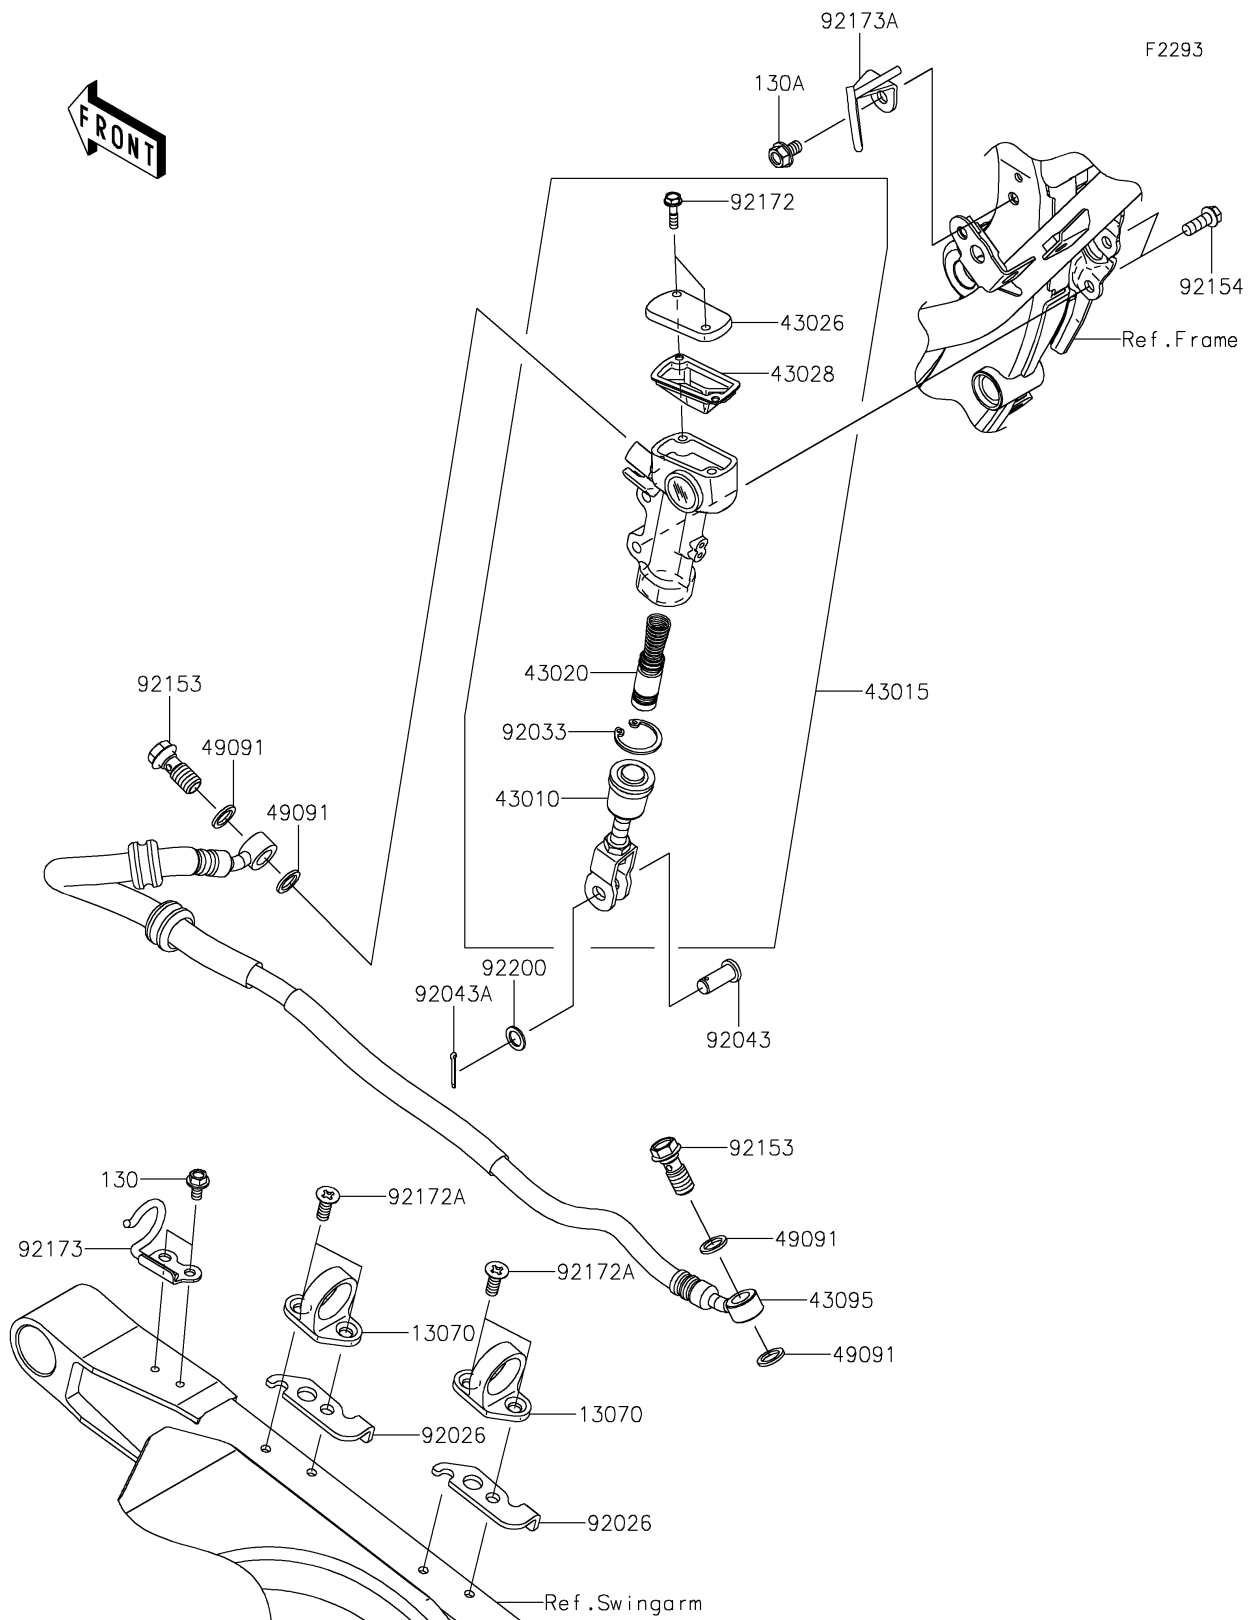

2024 KLX[®] 230R

PARTS DIAGRAM

Rear Master Cylinder

2024 KLX[®] 230R

PARTS LIST

Rear Master Cylinder

Kawasaki

Let the Good Times Roll[®]

ITEM NAME

PART NUMBER

QUANTITY
