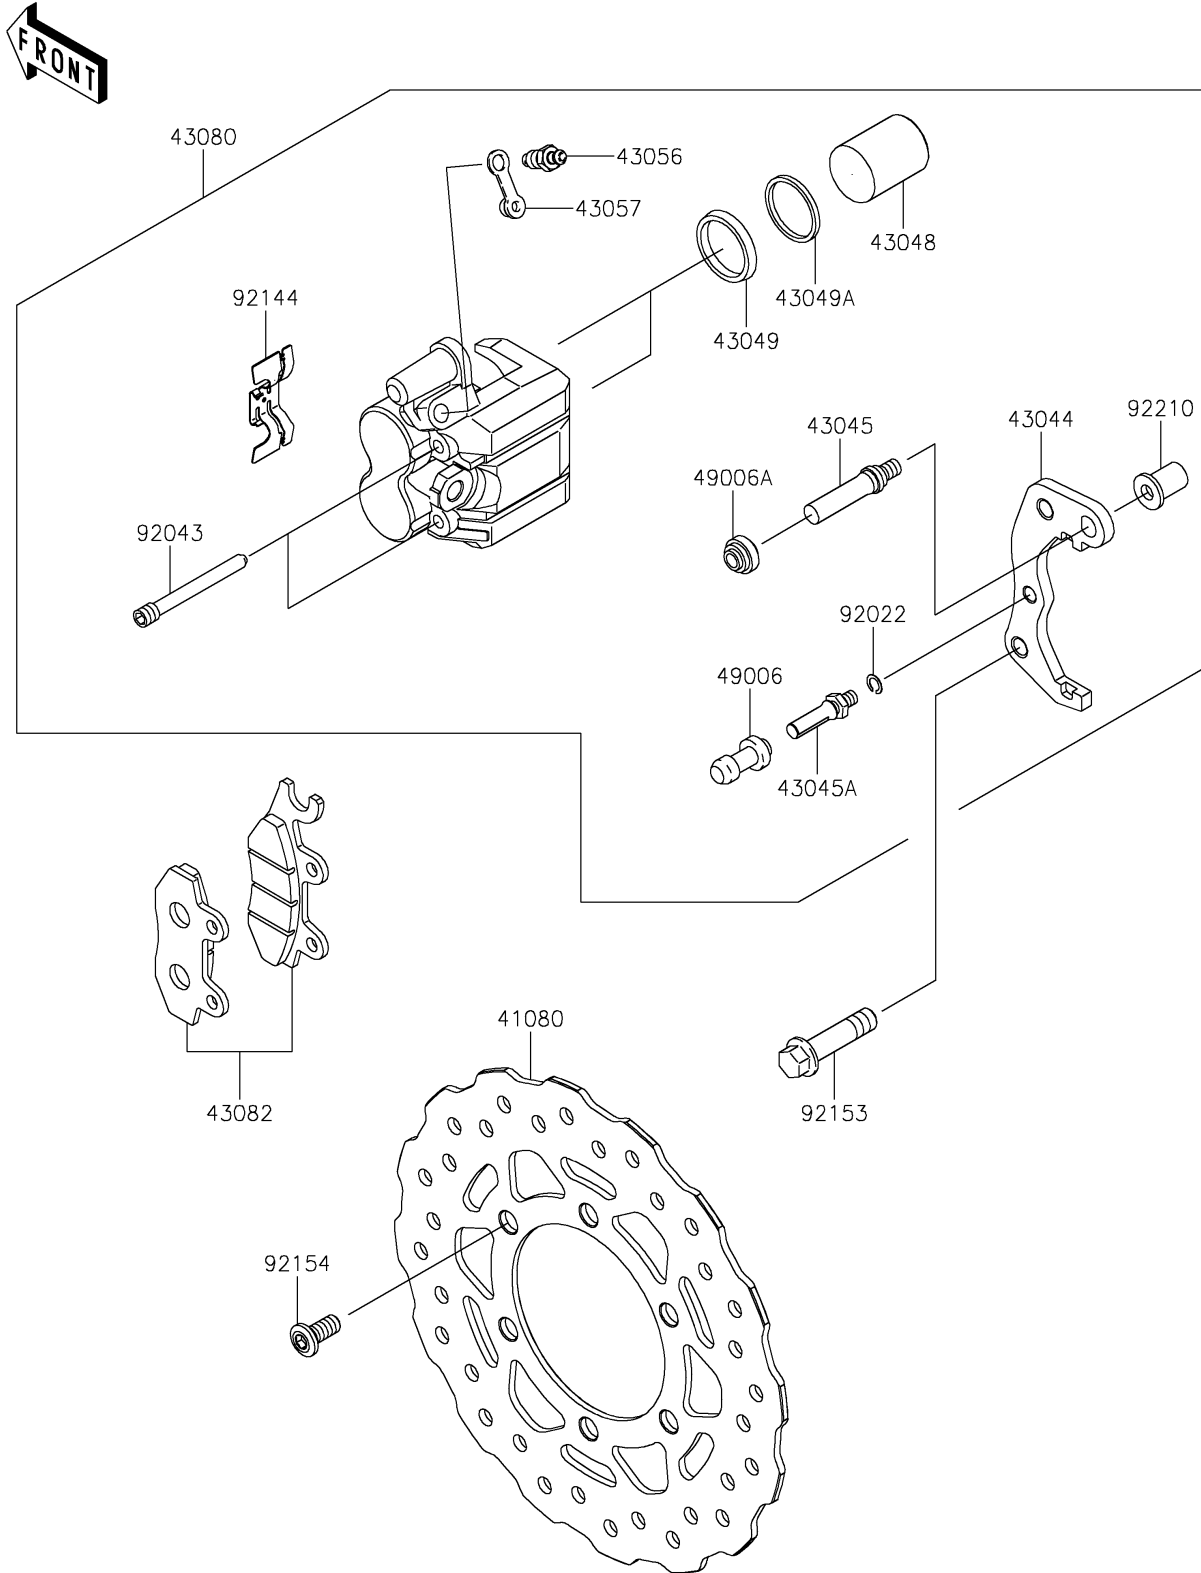

2024 KLX[®] 230R

PARTS DIAGRAM

Front Brake

F2292

2024 KLX[®] 230R

PARTS LIST

Front Brake

Kawasaki

Let the Good Times Roll[®]

ITEM NAME

PART NUMBER

QUANTITY
