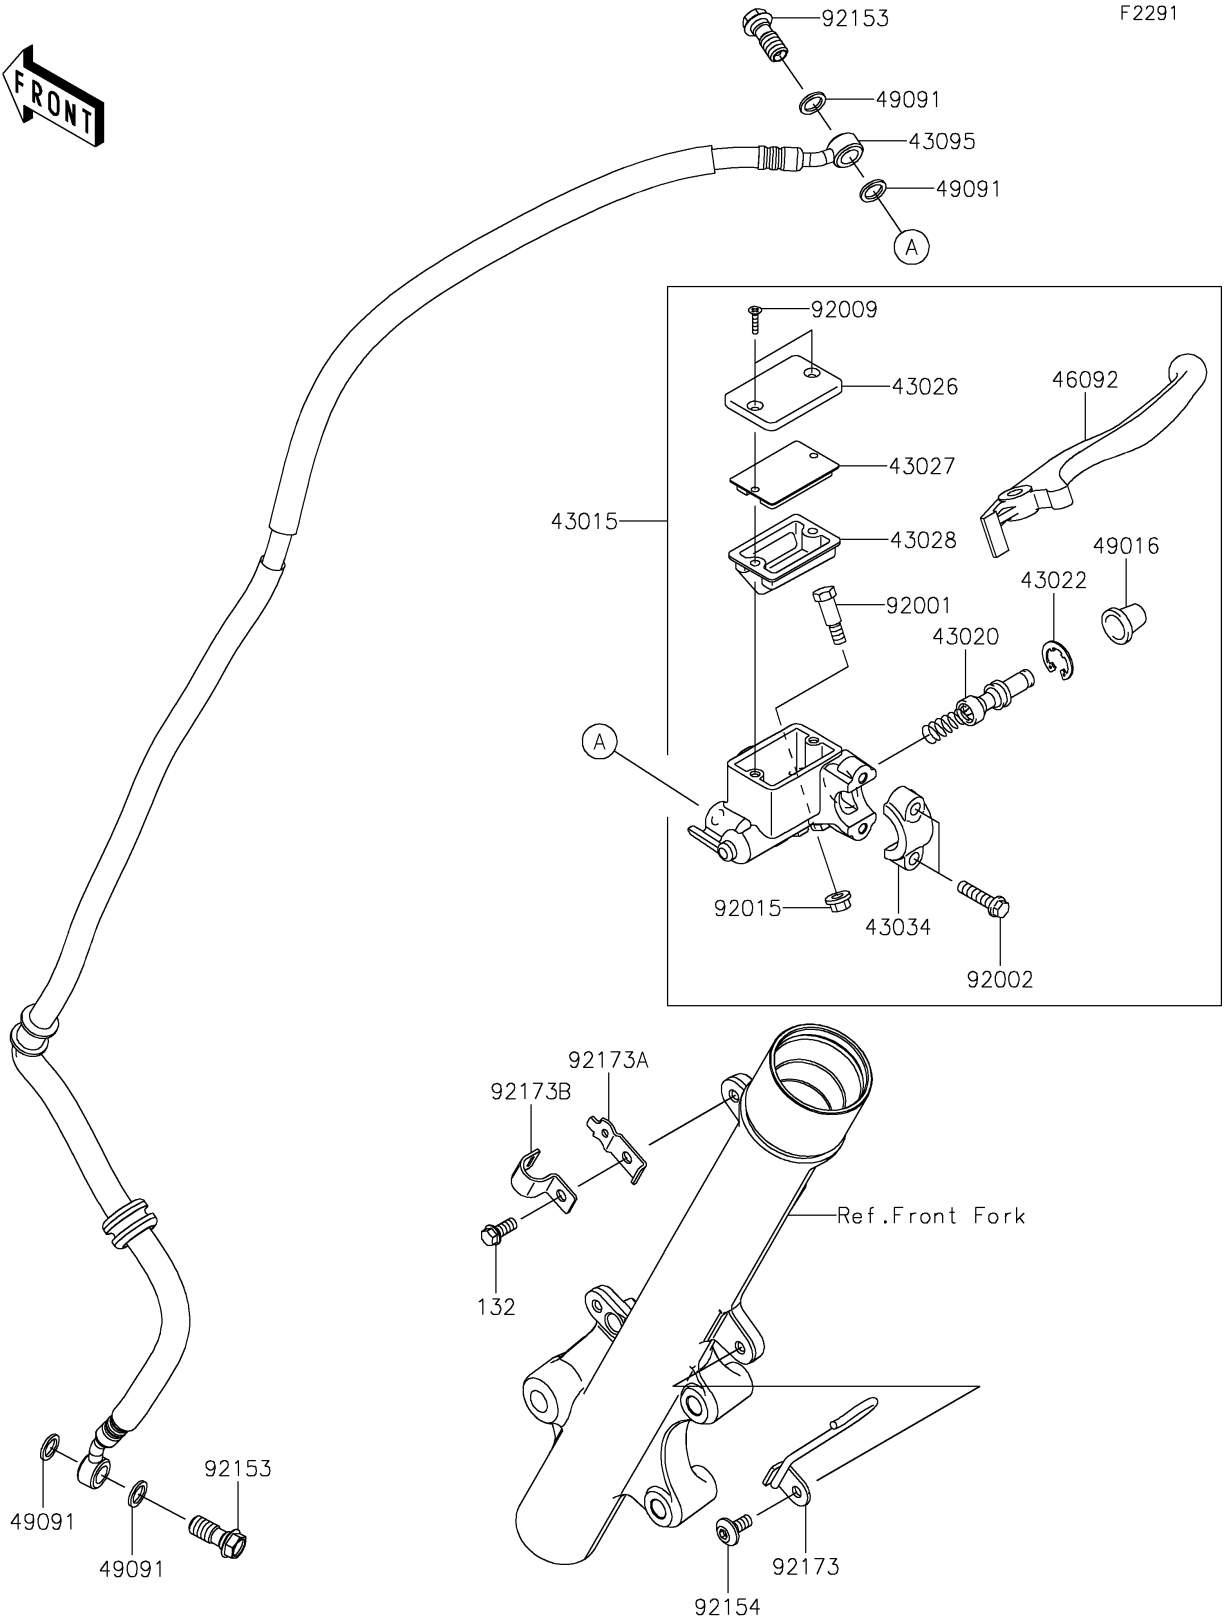

2024 KLX[®] 230R

PARTS DIAGRAM

Front Master Cylinder

2024 KLX[®] 230R

PARTS LIST

Front Master Cylinder

ITEM NAME

PART NUMBER

QUANTITY
