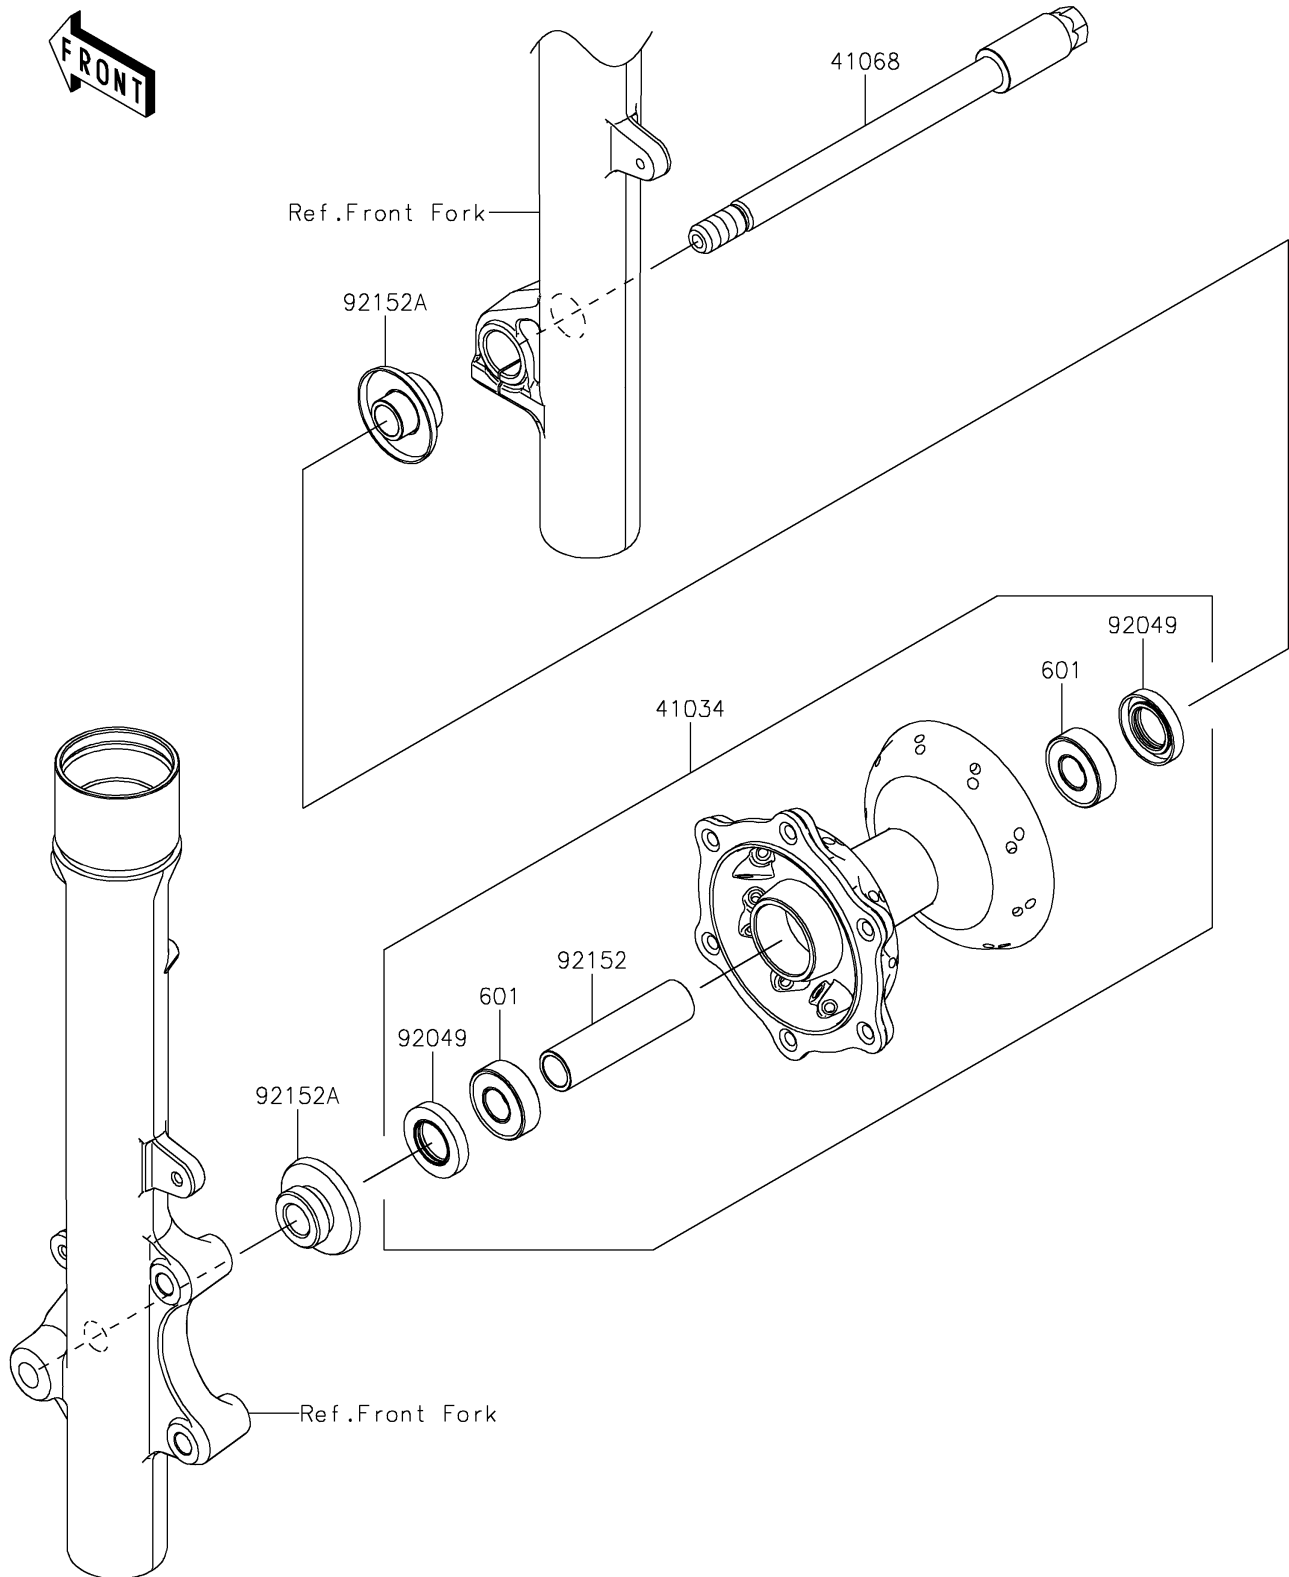

2024 KLX[®] 230R

PARTS DIAGRAM

Front Hub

F2230

2024 KLX[®] 230R

PARTS LIST

Front Hub

Kawasaki

Let the Good Times Roll[®]

ITEM NAME

PART NUMBER

QUANTITY
